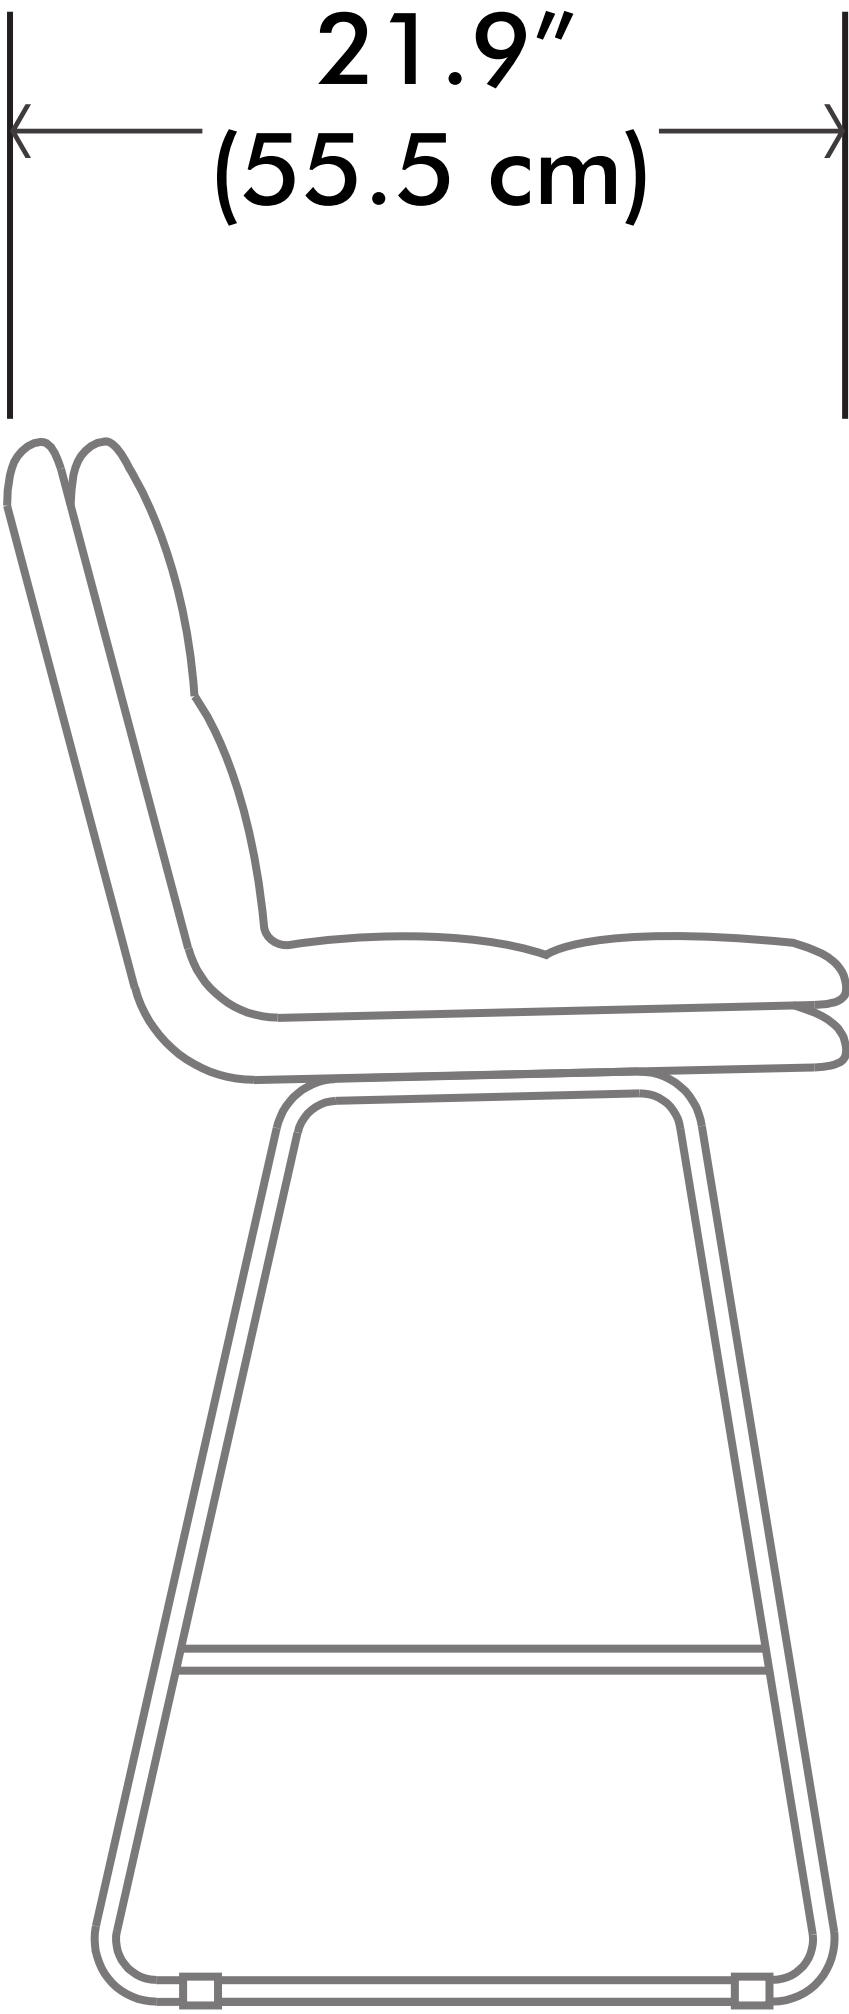

# Danika Counter Height Stool

**Net weight: 12.1 lbs / 5.5 Kgs**