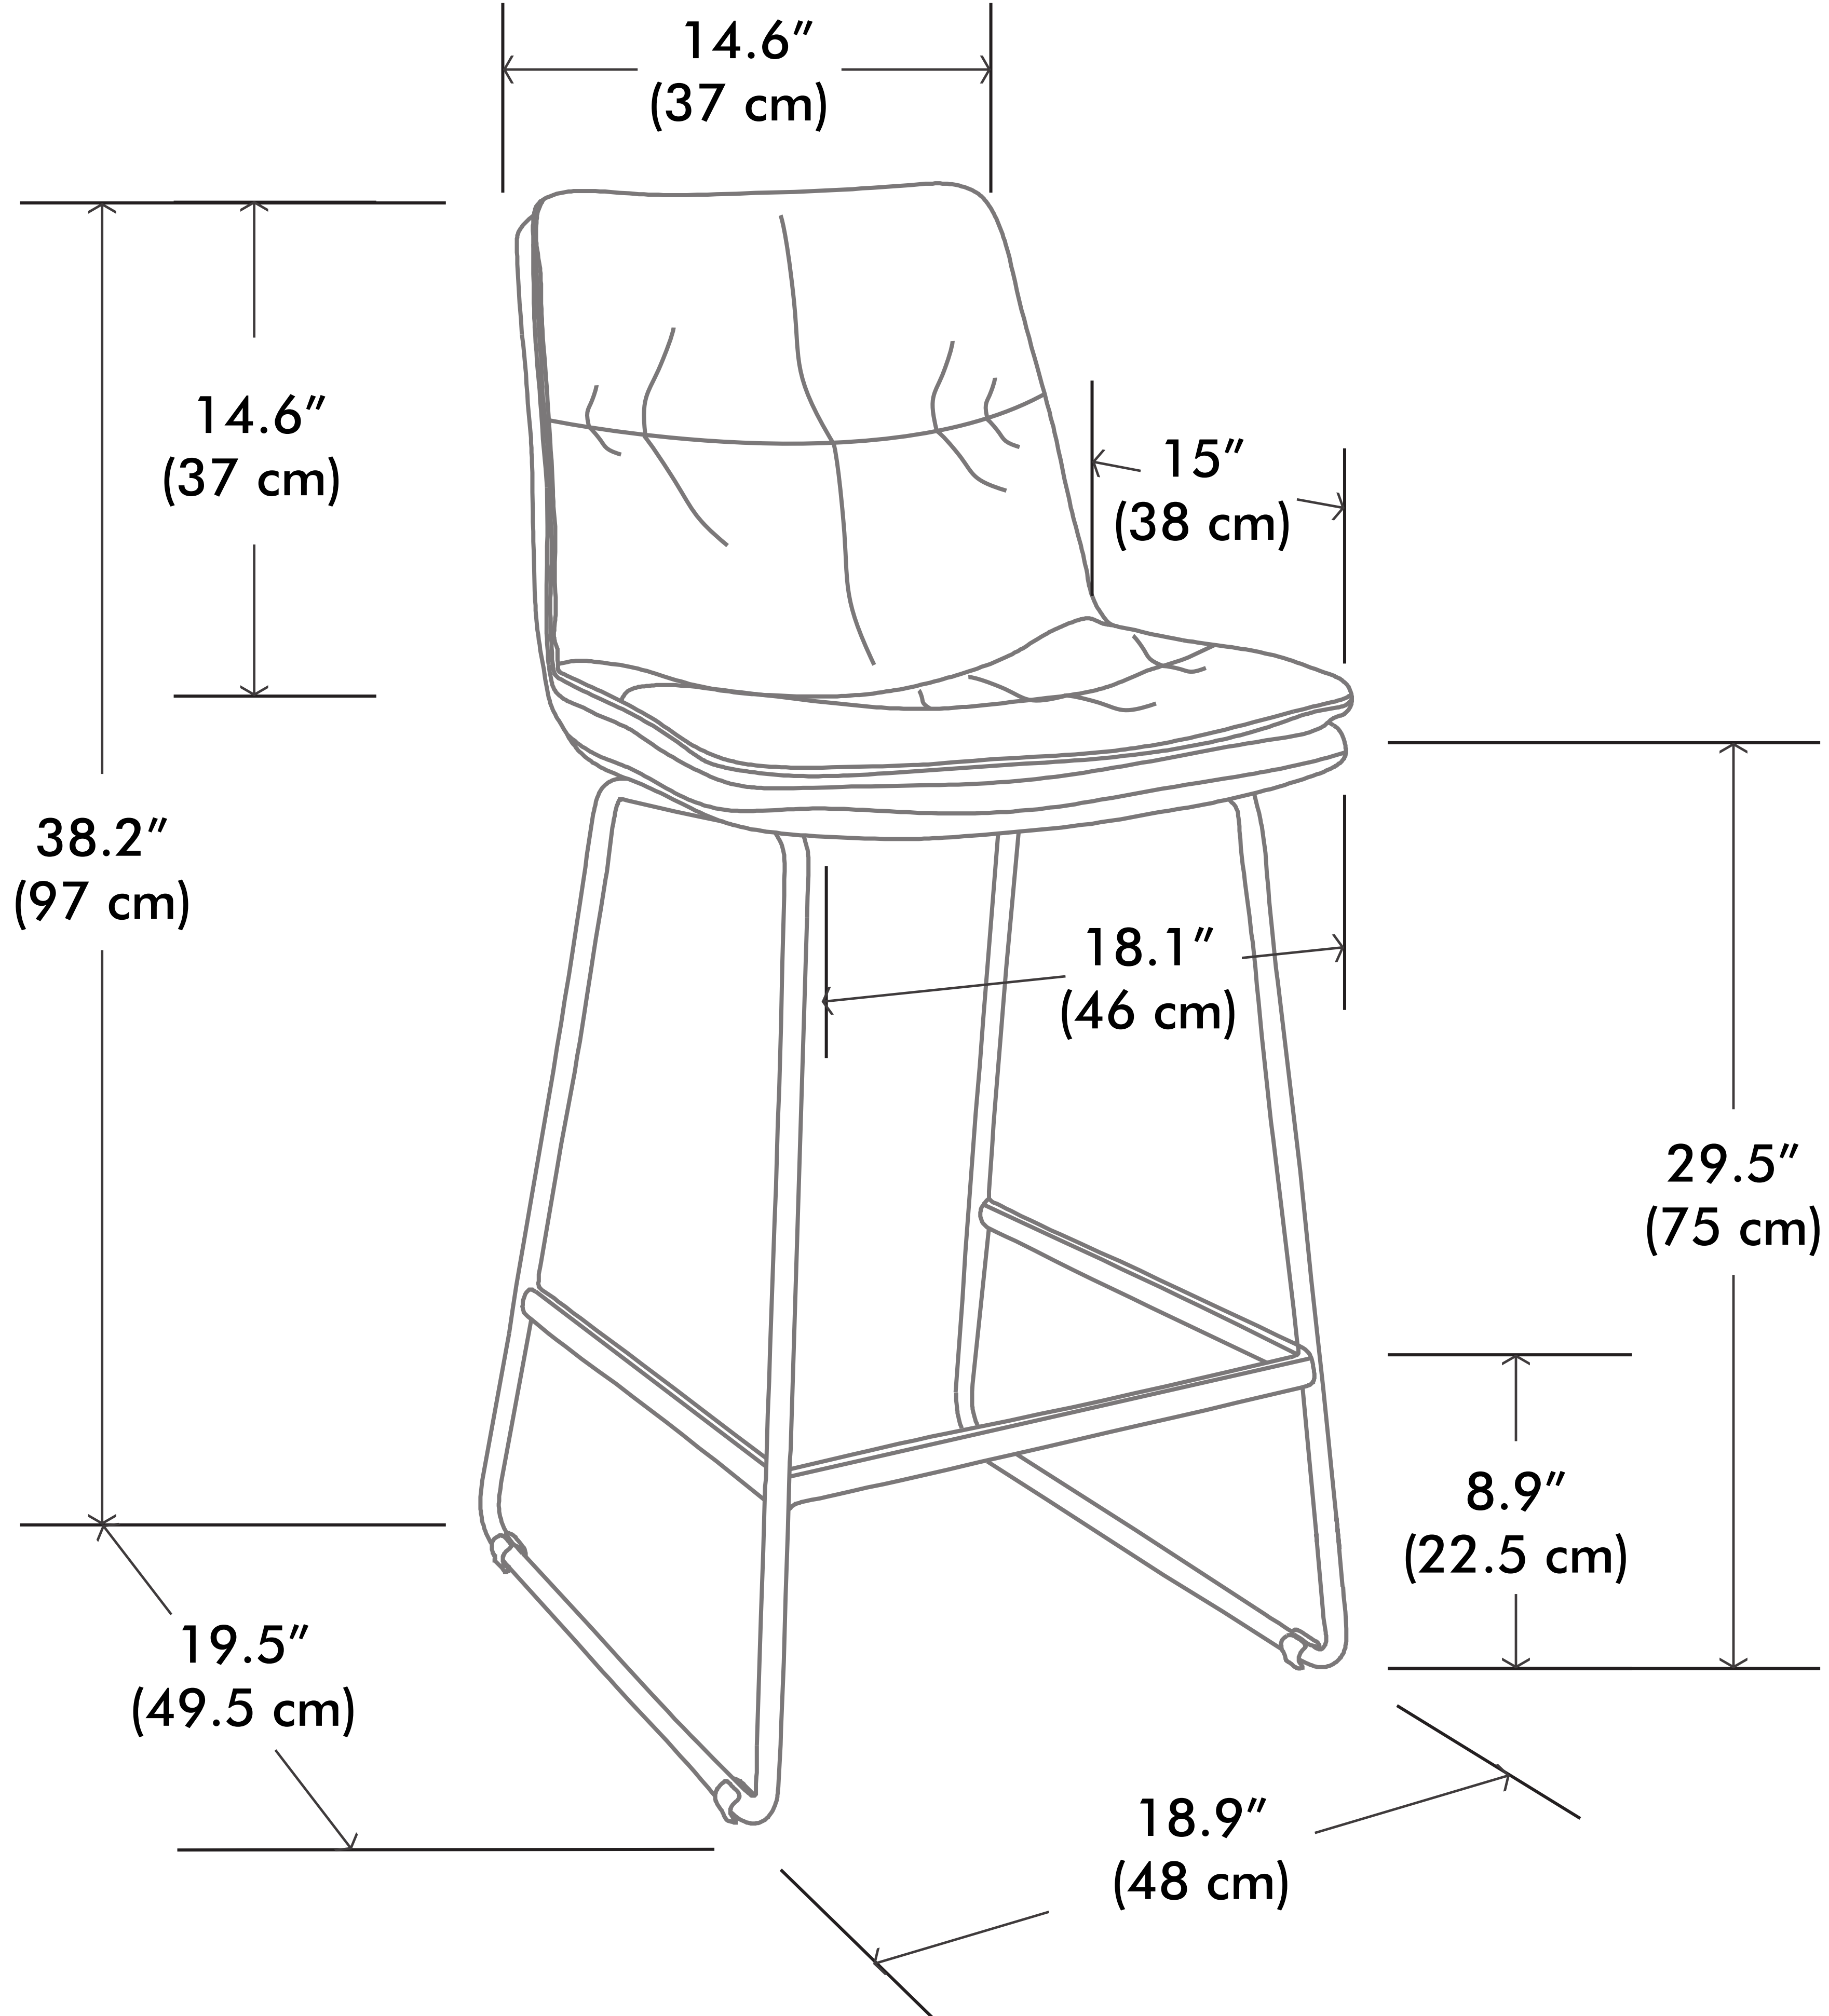

# Danika Counter Height Stool

**Net weight: 12.1 lbs / 5.5 Kgs**