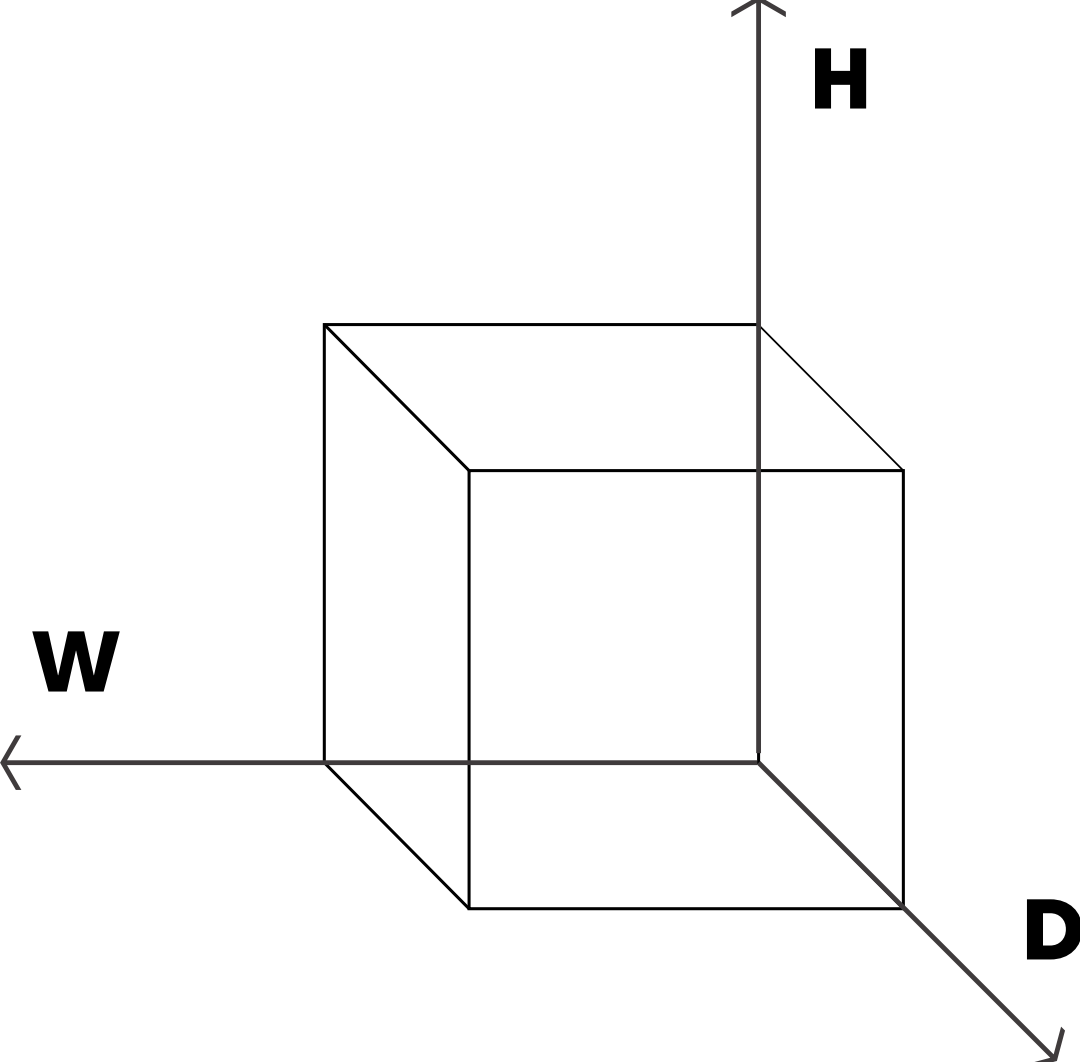

# Danika Counter Height Stool

**Net weight: 12.1 lbs / 5.5 Kgs**