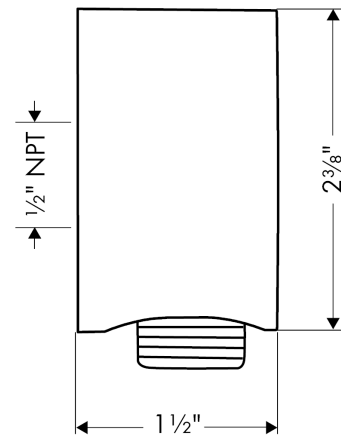

AXOR ShowerSolutions
Wall Outlet with Check Valves
Finishes : **chrome** Part no. : **27451001**

Description

Features

- for all 1/2" hoses
- 1/2" NPT
- installation: wall

Product image

Scale drawing

AXOR ShowerSolutions
Wall Outlet with Check Valves
Finishes : **chrome** Part no. : **27451001**

Exploded drawing

Year of production: **02/01 - 01/18**

AXOR ShowerSolutions
Wall Outlet with Check Valves
 Finishes : **chrome** Part no. : **27451001**

Spare parts list

Year of production: **02/01 - 01/18**

Pos.	Description	Part no.	PC	PU
1	connection angel	98531USA	0	-
2	support element	98557000	0	1
3	set of non return valves DW 15	94074000	0	1