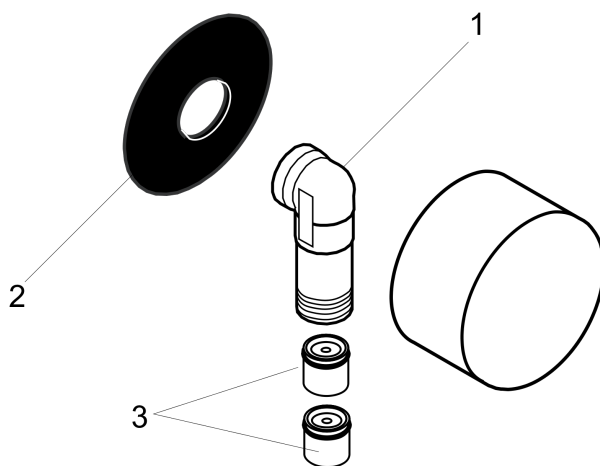

AXOR ShowerSolutions
Wall Outlet with Check Valves
Finishes : **chrome** Part no. : **27451001**

Description

Features

- for all 1/2" hoses
- 1/2" NPT
- installation: wall

Product image

Scale drawing

AXOR ShowerSolutions
Wall Outlet with Check Valves
Finishes : **chrome** Part no. : **27451001**

Exploded drawing

Year of production: **02/01 - 01/18**

AXOR ShowerSolutions
Wall Outlet with Check Valves
 Finishes : **chrome** Part no. : **27451001**

Spare parts list

Year of production: **02/01 - 01/18**

Pos.	Description	Part no.	PC	PU
1	connection angel	98531USA	0	-
2	support element	98557000	0	1
3	set of non return valves DW 15	94074000	0	1