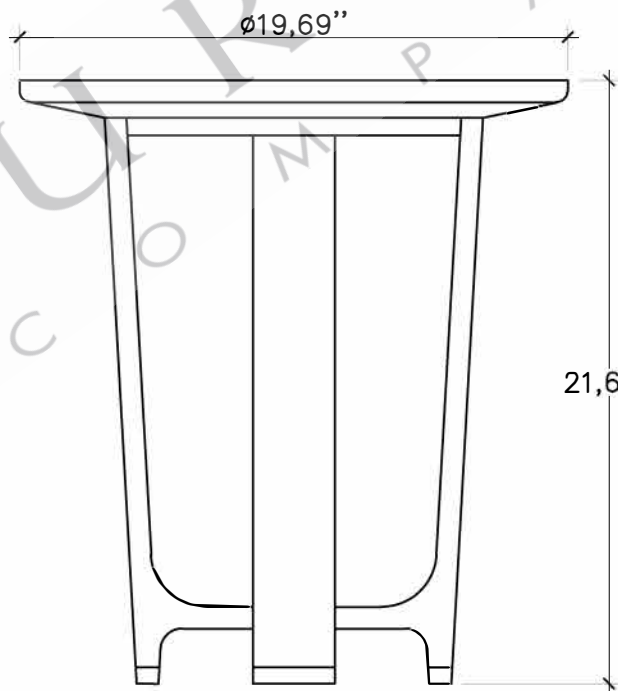

Ø19,69"

TOP VIEW

Ø19,69"

21,65"

FRONT VIEW

CURREY & COMPANY

3000-0259

ALL WORK © 2023 CURREY & COMPANY