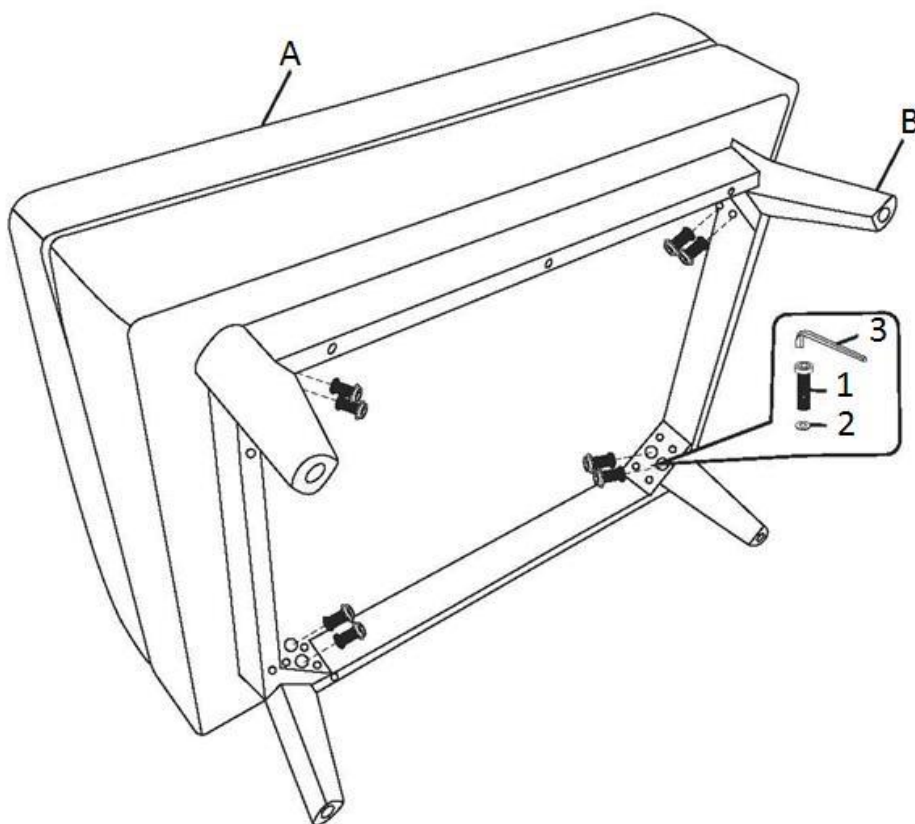

STEP 1

Place Ottoman (A) on its back on a flat smooth surface.
Attach Feet (B), Allen Key Screws (1) and Washers (2) to each corner.
Use Allen Key (3) to tighten.