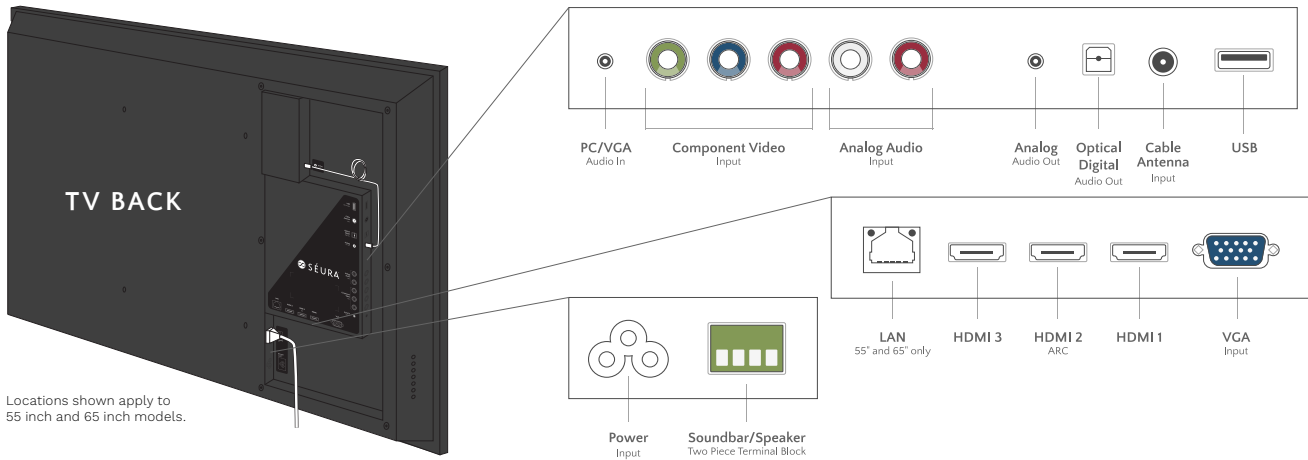

CONNECTIONS

Locations shown apply to 55 inch and 65 inch models.

	55 INCH 4K UHD Model: SHD1-55	65 INCH 4K UHD Model: SHD1-65	75 INCH 4K UHD Model: SHD1-75	
GENERAL	OPERATING TEMPERATURE RANGE	-24°F to 104°F*	-24°F to 104°F*	-24°F to 104°F*
	IDEAL OPERATING TEMPERATURE	32°F to 104°F	32°F to 104°F	32°F to 104°F
	NON-OPERATING TEMPERATURE	-24°F to 140°F	-24°F to 140°F	-24°F to 140°F
	OPERATING HUMIDITY RANGE	20–80% RH, non-condensing	20–80% RH, non-condensing	5–90% RH, non-condensing
	WATERPROOF RATING	IP54 Rating†	IP54 Rating†	IP54 Rating†
VIDEO	DISPLAY RESOLUTION	3840 x 2160	3840 x 2160	3840 x 2160
	DISPLAY BRIGHTNESS	450 cd/m2 Typical	450 cd/m2 Typical	450 cd/m2 Typical
	ASPECT RATIO	16:9	16:9	16:9
	CONTRAST RATIO	Typical 4000:1	Typical 4000:1	Typical 4800:1
	REFRESH RATE	60Hz	60Hz	60Hz
	LOCAL DIMMING	Yes	Yes	N/A
	TUNER	Yes	Yes	Yes
	HDMI	3	3	3
	COMPONENT YPbPr	1	1	1
	USB	1	1	1
	HDR COMPATIBLE	HDR10	HDR10	HDR10
	RESPONSE TIME	8 ms	8 ms	8 ms
	VIEWING ANGLE	178° Horizontal/Vertical	178° Horizontal/Vertical	178° Horizontal/Vertical
POWER CONSUMPTION, DISPLAY	125W	205W	255W	
AUDIO	INCLUDED SPEAKERS	50W 2-Channel Soundbar	50W 2-Channel Soundbar	50W 2-Channel Soundbar
	AUDIO: COMPONENT AUDIO INPUT	RCA x2	RCA x2	RCA x2
	AUDIO: PC AUDIO INPUT	Stereo 3.5mm	Stereo 3.5mm	Stereo 3.5mm
	AUDIO: OPTICAL DIGITAL OUT	1	1	1
	AUDIO: ANALOG LINE OUT	Stereo 3.5mm (pre-wired to Analog Line in for Soundbar)		Stereo 3.5mm
	AUDIO: ANALOG LINE IN	Stereo 3.5mm (pre-wired to Analog Line Out for Soundbar)		N/A
	AUDIO: SPEAKER LEVEL OUT	Two Piece Phoenix Type Terminal Block (to Soundbar)		
INSTALLATION	TV DIMENSIONS	48.9" w x 28.4" h x 3.4" d	57.75" w x 33.5" h x 3.4" d	66.75" w x 38.5" h x 4.4" d
	TV WITH SOUNDBAR DIMENSIONS	48.9" w x 33.1" h x 3.4" d	57.75" w x 38.2" h x 3.4" d	66.75" w x 43.3" h x 4.4" d
	TV WEIGHT	44 lbs.	61 lbs.	80 lbs.
	TV WITH SOUNDBAR WEIGHT	70 lbs.	74 lbs.	96 lbs.
	CONNECTION COMPARTMENT DIMENSIONS	11" w x 21" h x 1.3" d	11" w x 21" h x 1.3" d	12.5" w x 18.5" h x 1.2" d
	VESA PATTERN	400 x 400mm	400 x 400mm	400 x 400mm
OTHER	INTEGRATION	IP Control	IP Control	IR In
	CERTIFICATIONS AND COMPLIANCE	FCC		
	WARRANTY	Séura warrants Outdoor Displays with respect to Séura's labor, structure, assembly, display including remote, and power supply for two (2) years.		
	REMOTE	Séura Water Resistant IR Remote Control		