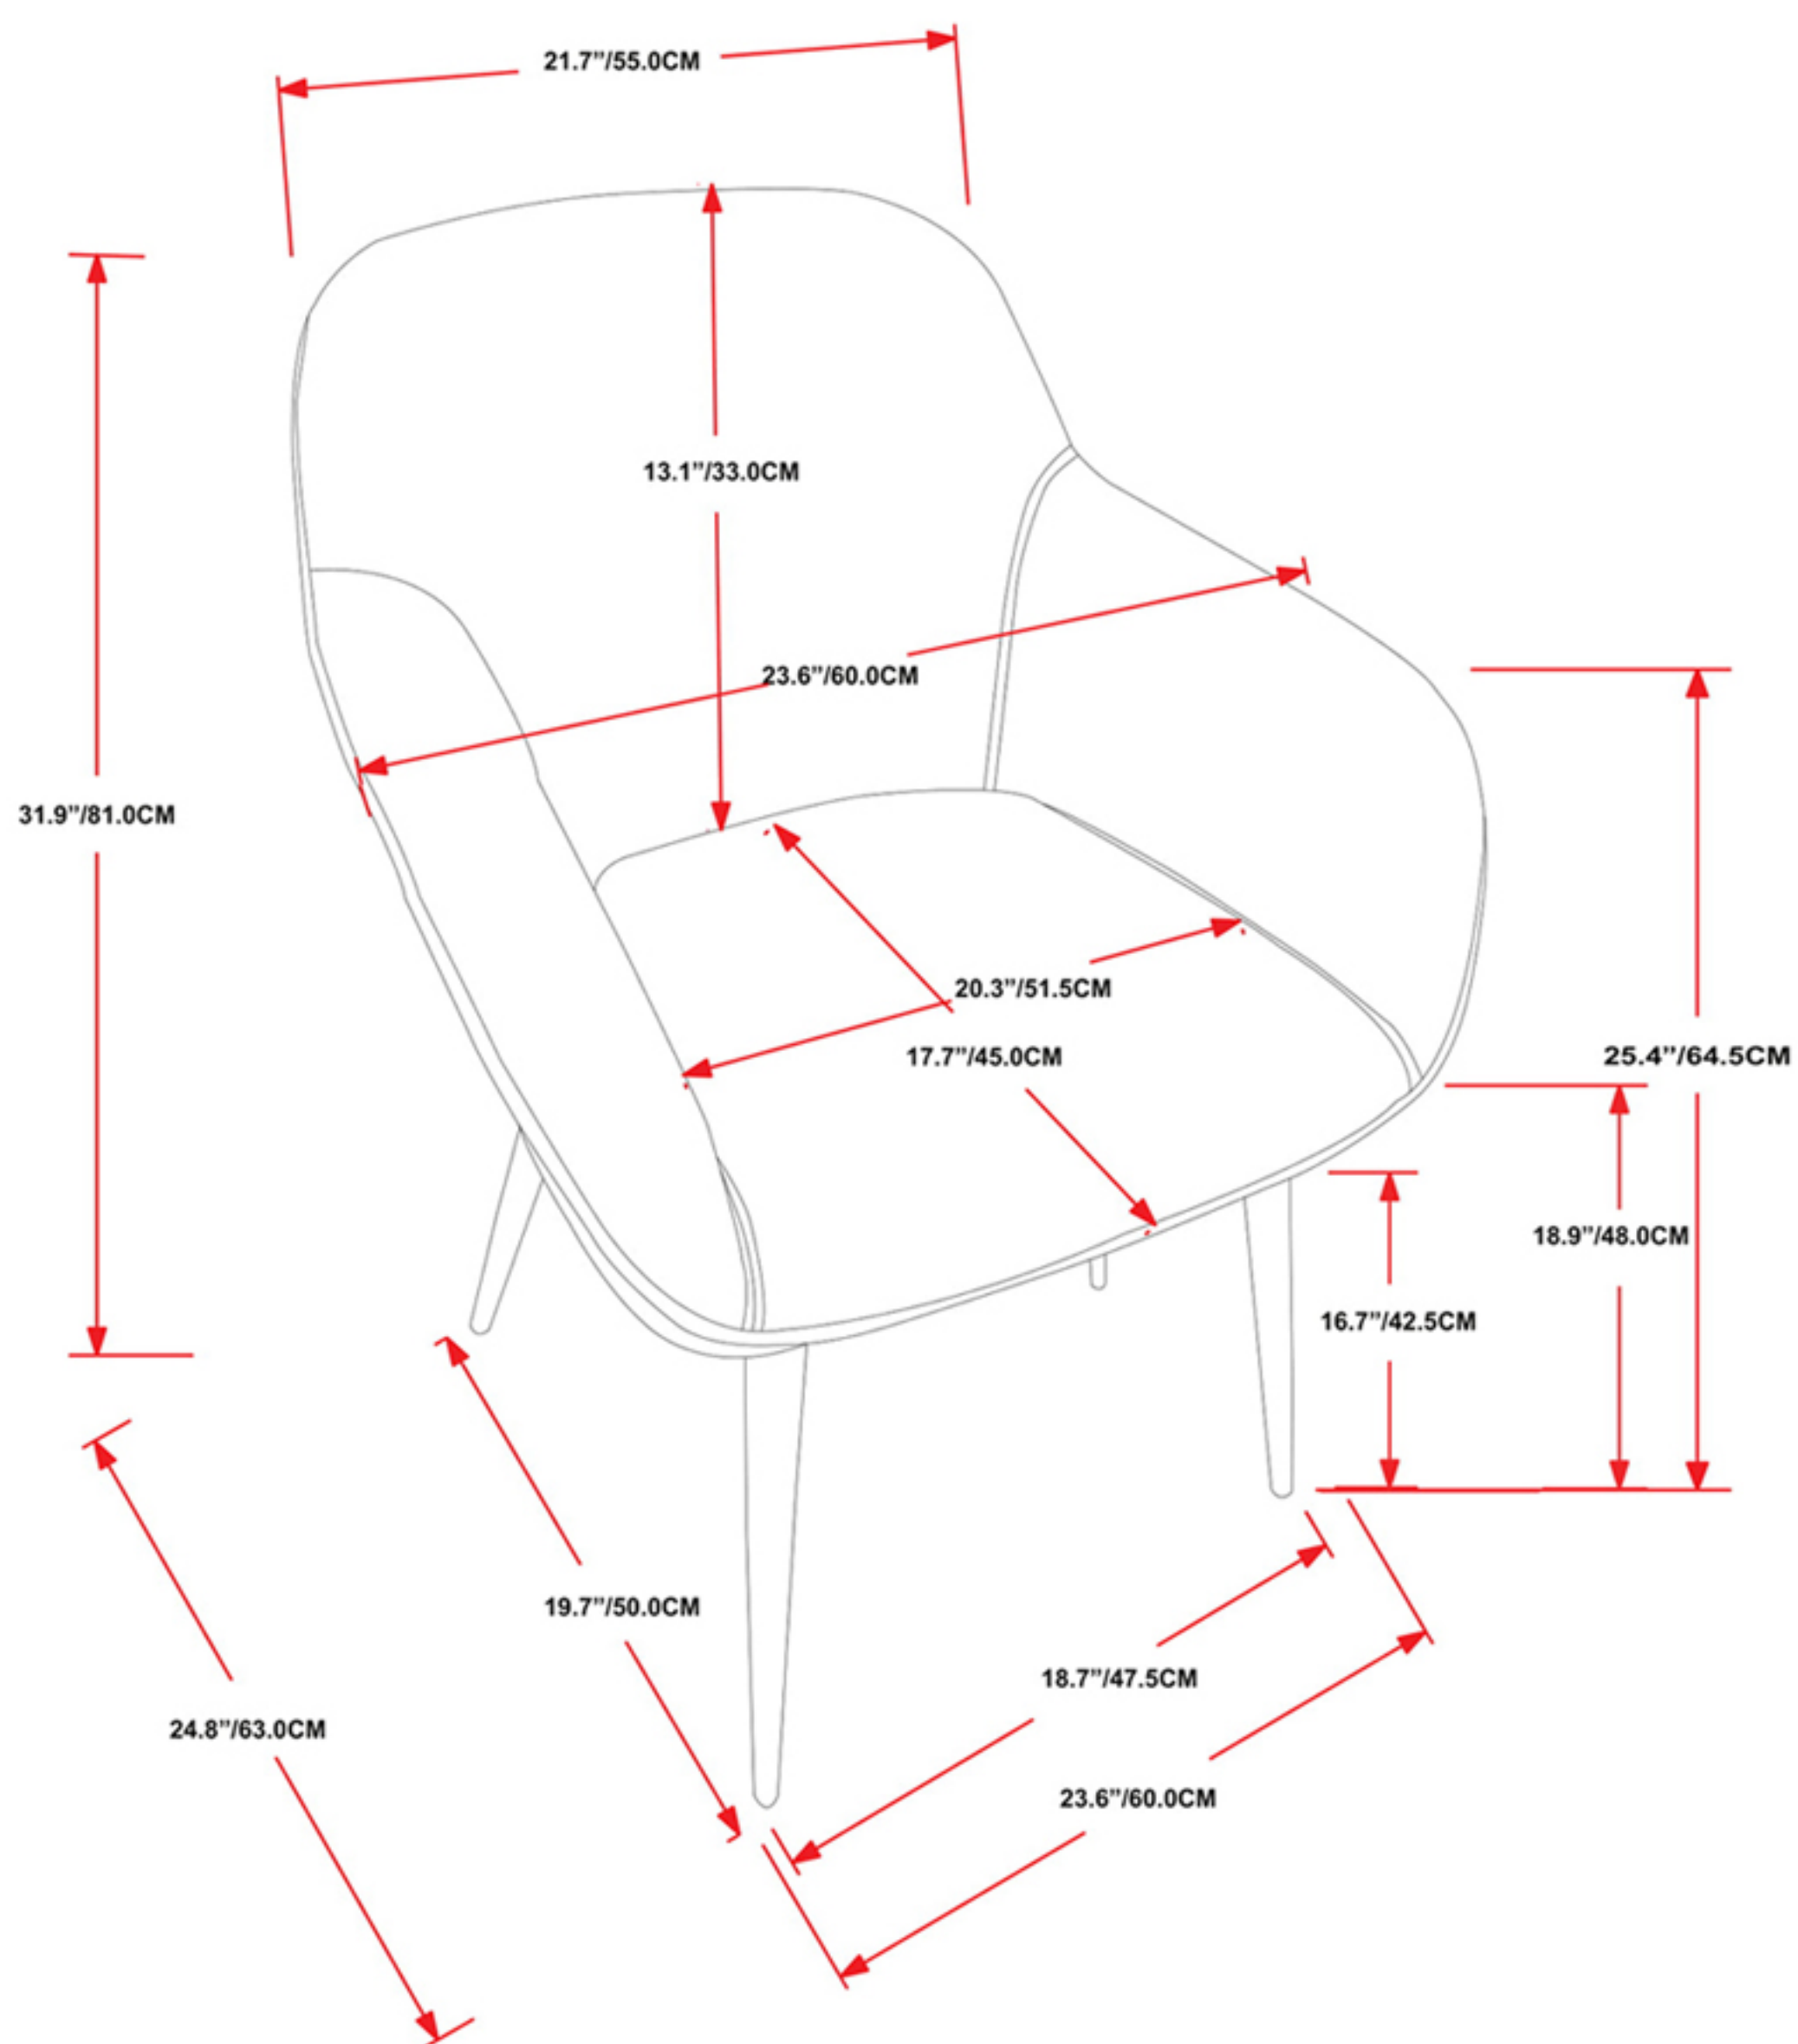

Net Weight- 99.8 (lbs)

Net Weight- 47.7 (lbs)

Net Weight: 16.8lbs