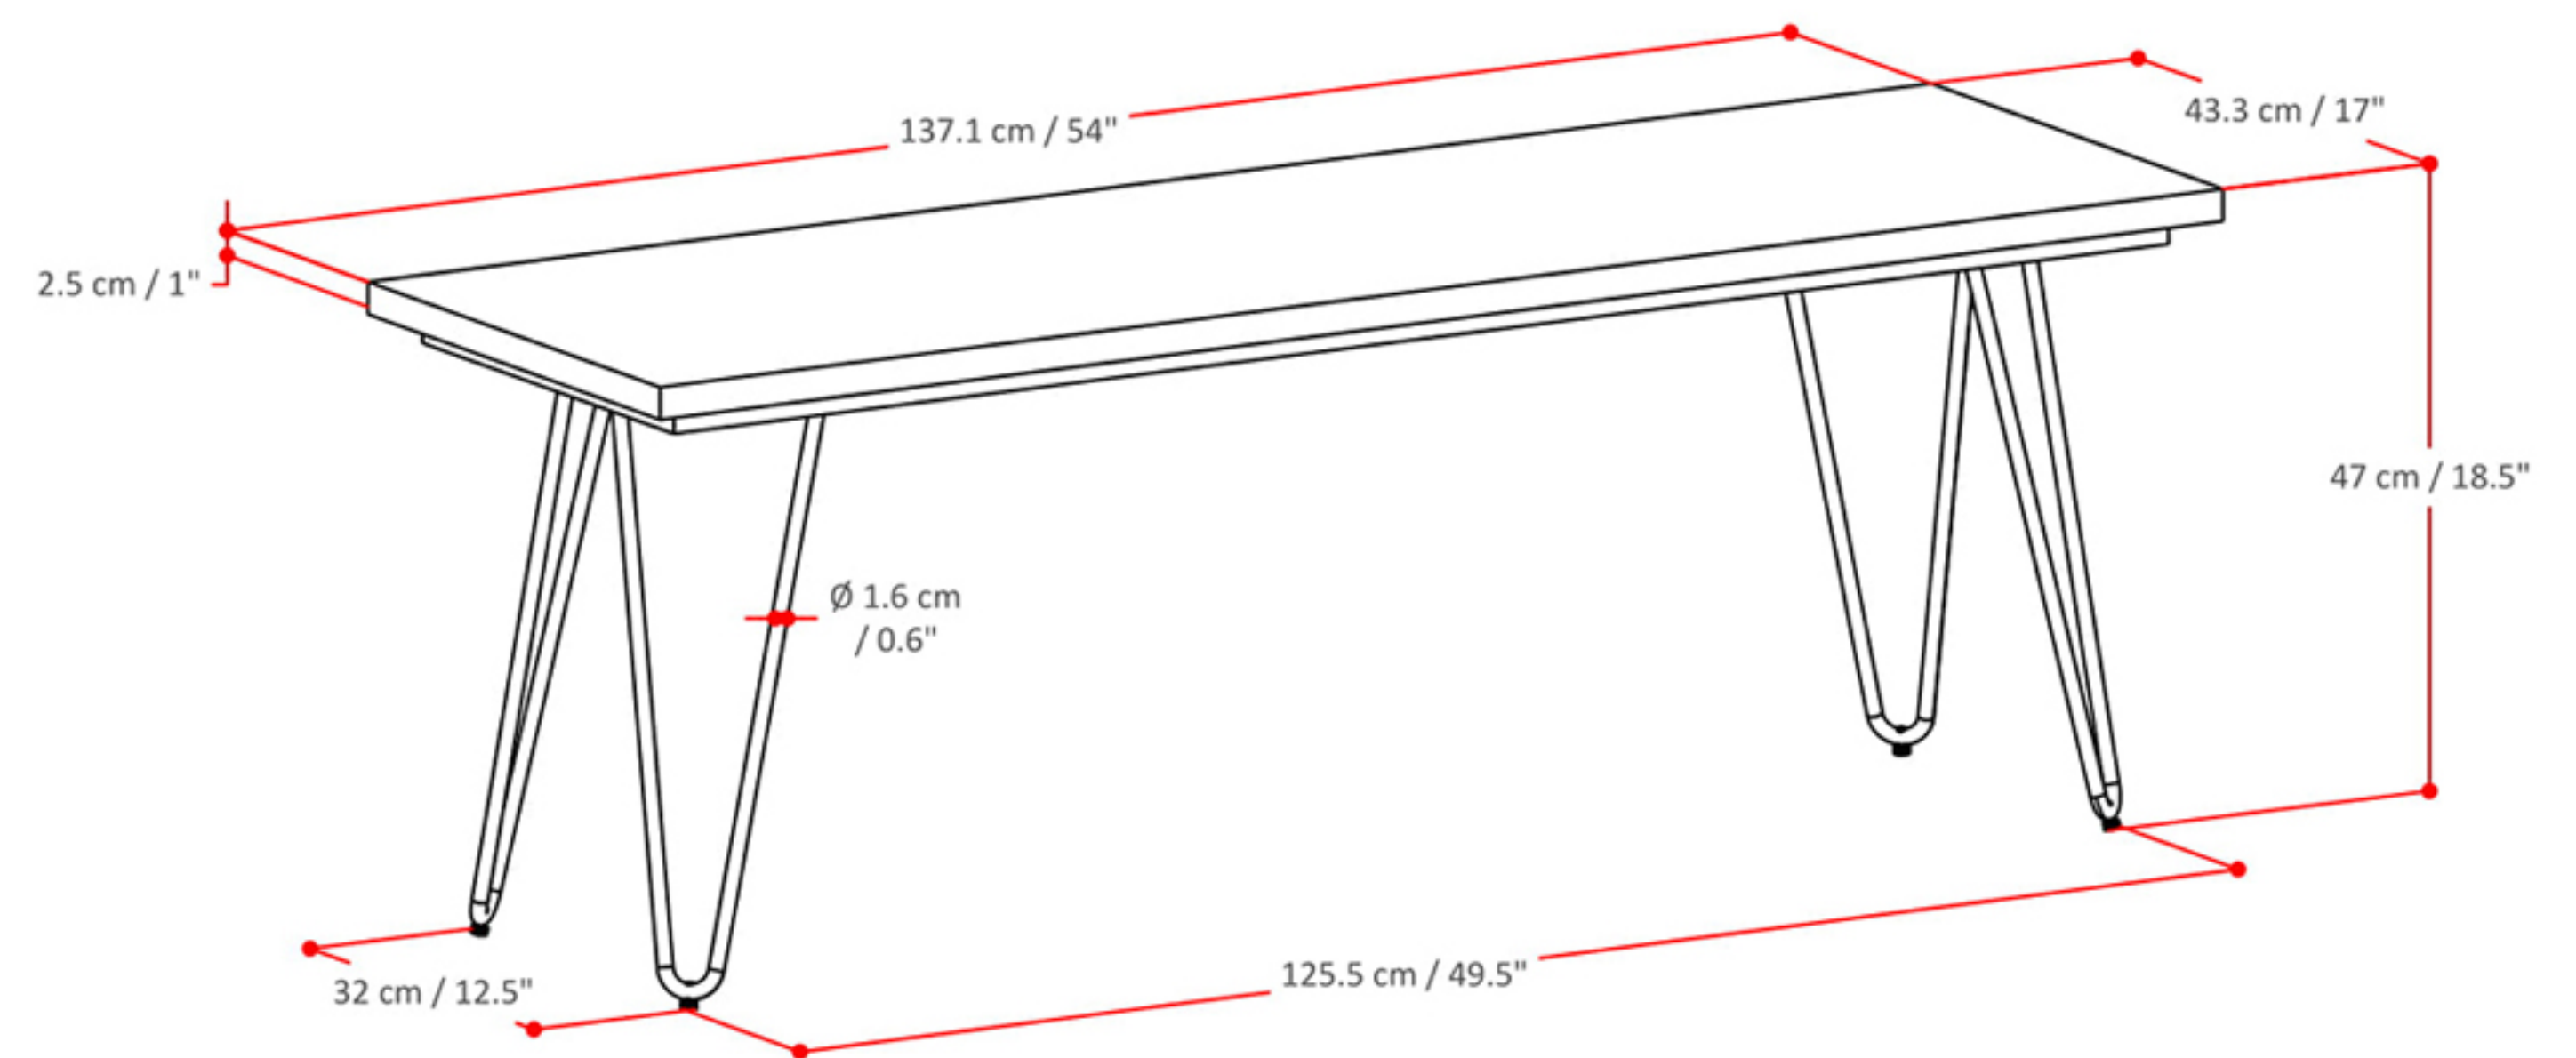

Net Weight- 99.8 (lbs)

Net Weight- 47.7 (lbs)

Net Weight: 16.8lbs