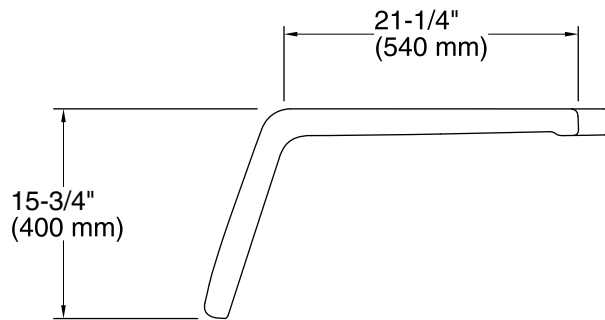

Features

- The seat utilizes the features already present in the shower design in order to lock it into place and provide a clean, contemporary appearance.
- Extra wide, this 12" deep seat is also 16" height for optimal seating comfort.
- Load bearing capacity of 300 pounds.

Material

- Made from injection molded polypropylene plastic.

Installation

- For use with Accord Showers Series 7228 and 7229 only.

Recommended Accessories

- 80001012 12" Grab Bar
- 80001018 18" Grab Bar
- 80001024 24" Grab Bar
- 80011032 32" Grab Bar
- 80001036 36" Grab Bar
- 80012222 22" Grab Bar
- 72280100 48" Seated Shower
- 72280103-N 48" Seated Shower with Grab Bars
- 72280103-V 48" Seated Shower with Grab Bars
- 72280106 48" Seated Shower w/Backer Boards
- 72281100 48" Seated Shower Base
- 72284100 48" Complete Wall Set
- 72284103-N 48" Seated Shower Wall Set w/Grab Bars
- 72284103-V 48" Seated Shower Wall Set w/ Grab Bars
- 72284106 48" Complete Wall Set with Backers
- 72290100 60" Seated Shower
- 72290103-N 60" Seated Shower with Grab Bars
- 72290103-V 60" Seated Shower with Grab Bars
- 72290106 60" Seated Shower w/Backer Boards
- 72291100 60" Seated Shower Base

Color	Code	Description
	0	White
	96	KOHLER Biscuit

Technical Information

All product dimensions are nominal.