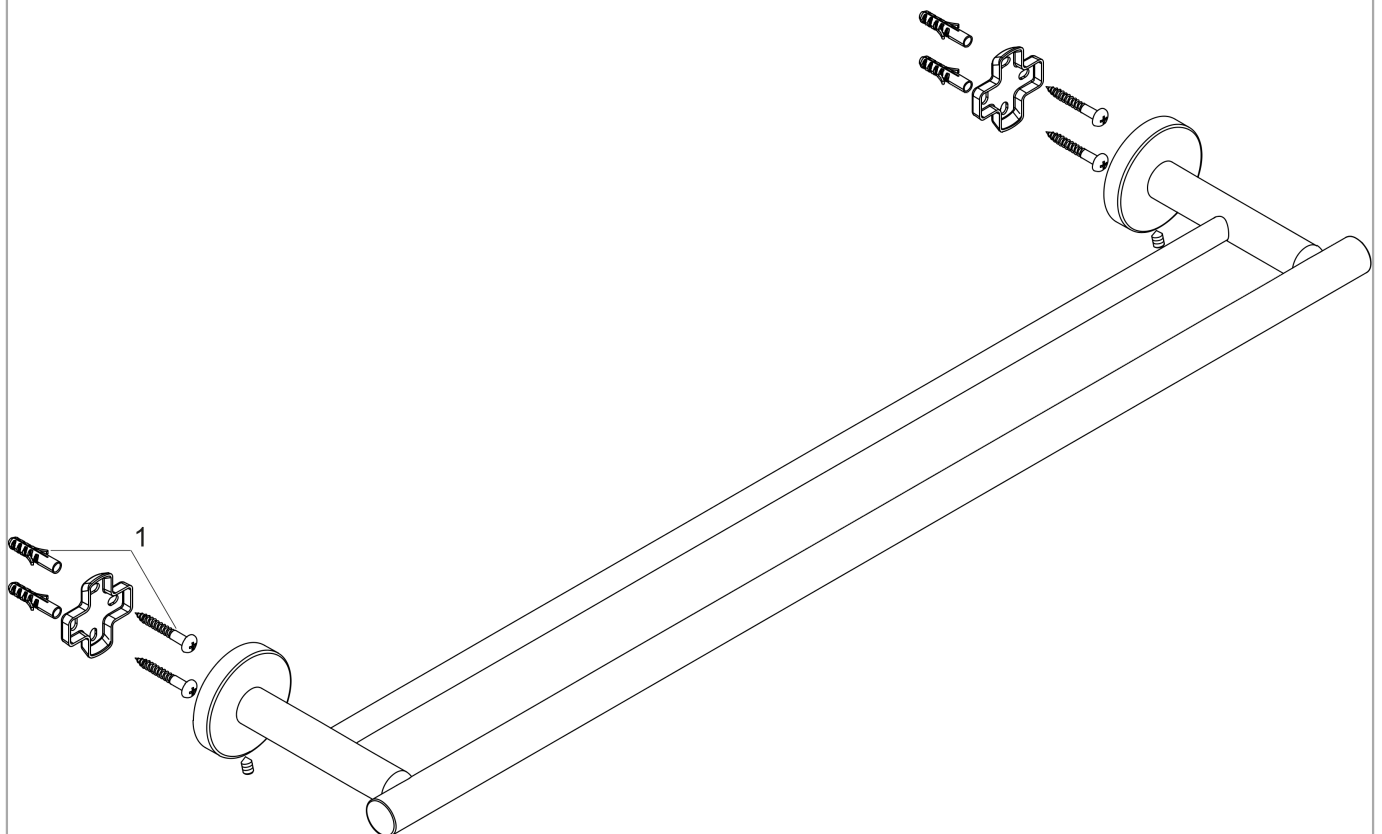

**Logis Universal
Dual Towel Bar**

Finishes : **chrome** Part no. : **41712000**

Description

Features

- Brass
- Wall-mounted
- Metal holder

Item details

List Price \$ 80.00

Product image

Scale drawing

**Logis Universal
Dual Towel Bar**

Finishes : **chrome** Part no. : **41712000**

Exploded drawing

Year of production: >04/18

**Logis Universal
Dual Towel Bar**

Finishes : **chrome** Part no. : **41712000**

Spare parts list

Year of production: >04/18

Pos.	Description	Part no.	Price	PU
1	mounting set	40915000	-	1