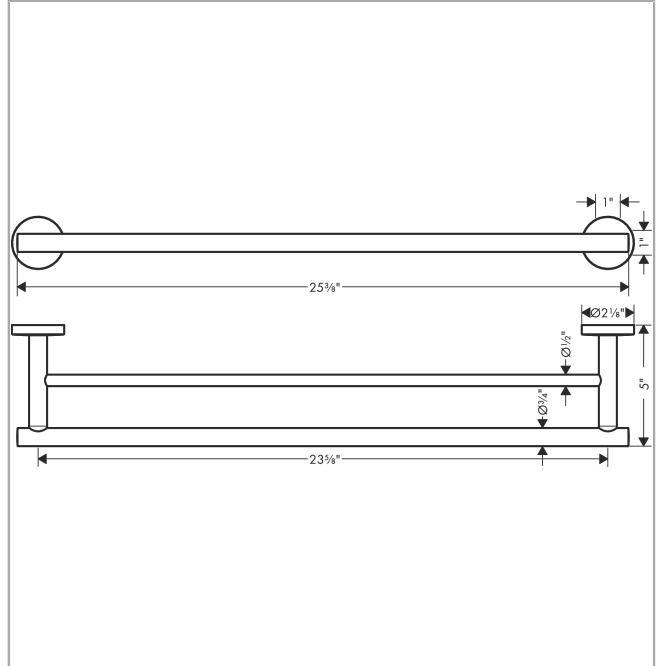

**Logis Universal
Dual Towel Bar**

Finishes : **chrome** Part no. : **41712000**

Description

Features

- Brass
- Wall-mounted
- Metal holder

Item details

List Price \$ 80.00

Product image

Scale drawing

**Logis Universal
Dual Towel Bar**

Finishes : **chrome** Part no. : **41712000**

Exploded drawing

Year of production: >04/18

**Logis Universal
Dual Towel Bar**

Finishes : **chrome** Part no. : **41712000**

Spare parts list

Year of production: >04/18

Pos.	Description	Part no.	Price	PU
1	mounting set	40915000	-	1