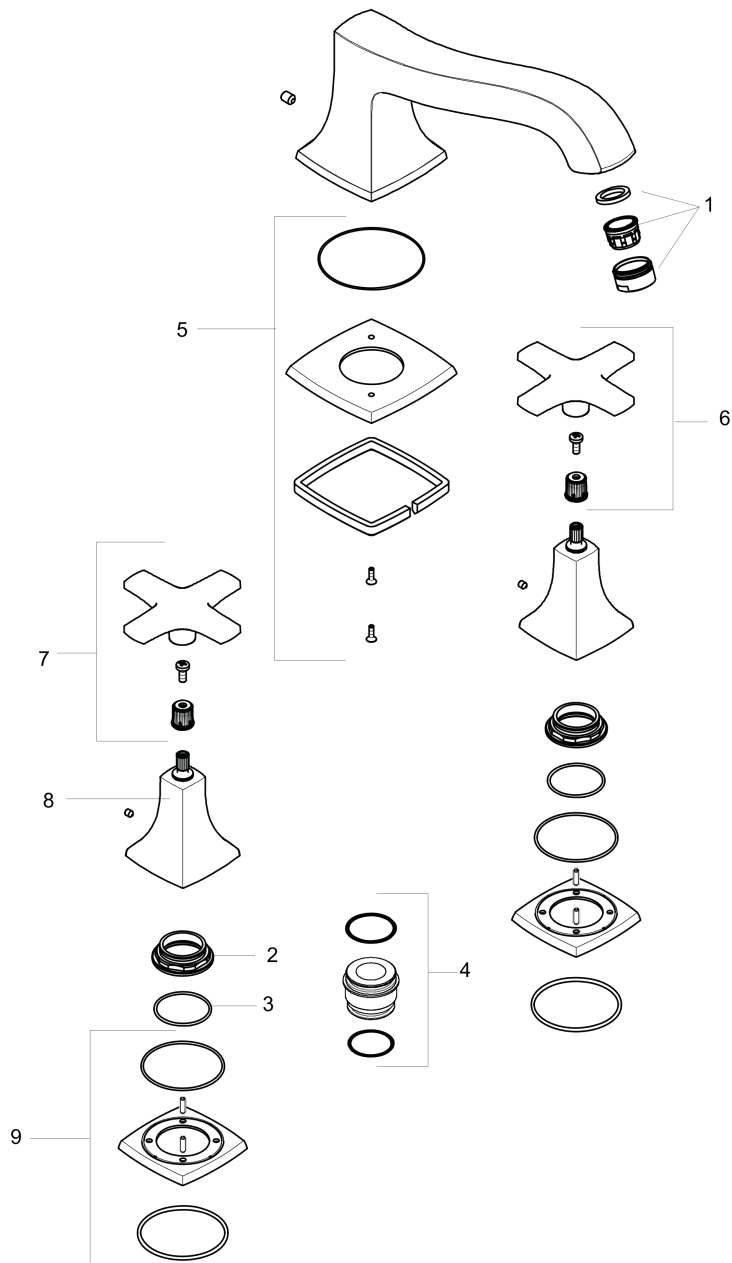

Metropol Classic
3-Hole Roman Tub Set Trim with Cross Handles
 Finishes : **chrome** Part no. : **31430001**

Description

Features

- Flow: 5.81 GPM (22 L/Min)
- 90° ceramic valves

Item details

List Price \$ 724.00

Compliance

Product image

Scale drawing

Metropol Classic
3-Hole Roman Tub Set Trim with Cross Handles
 Finishes : **chrome** Part no. : **31430001**

Exploded drawing

Year of production: >01/19

Metropol Classic
3-Hole Roman Tub Set Trim with Cross Handles
 Finishes : **chrome** Part no. : **31430001**

Spare parts list

Year of production: >01/19

Pos.	Description	Part no.	Price	PU
1	aerator M24x1 (30 l/min)	96512000	-	1
2	nut	92943000	-	1
3	O-ring 32x1,5	92936000	-	1
4	adapter for spout	88512000	-	1
5	escutcheon for spout	92946000	-	1
6	handle for cold water	92948000	-	1
7	handle for hot water	92949000	-	1
8	escutcheon for handle	92824000	-	1
9	escutcheon for handle	92945000	-	1