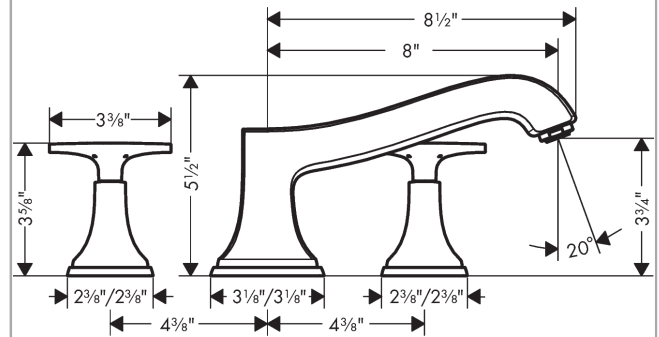

Metropol Classic
3-Hole Roman Tub Set Trim with Cross Handles
 Finishes : **chrome** Part no. : **31430001**

Description

Features

- Flow: 5.81 GPM (22 L/Min)
- 90° ceramic valves

Item details

List Price \$ 724.00

Compliance

Product image

Scale drawing

Metropol Classic
3-Hole Roman Tub Set Trim with Cross Handles
 Finishes : **chrome** Part no. : **31430001**

Exploded drawing

Year of production: >01/19

Metropol Classic
3-Hole Roman Tub Set Trim with Cross Handles
 Finishes : **chrome** Part no. : **31430001**

Spare parts list

Year of production: >01/19

Pos.	Description	Part no.	Price	PU
1	aerator M24x1 (30 l/min)	96512000	-	1
2	nut	92943000	-	1
3	O-ring 32x1,5	92936000	-	1
4	adapter for spout	88512000	-	1
5	escutcheon for spout	92946000	-	1
6	handle for cold water	92948000	-	1
7	handle for hot water	92949000	-	1
8	escutcheon for handle	92824000	-	1
9	escutcheon for handle	92945000	-	1