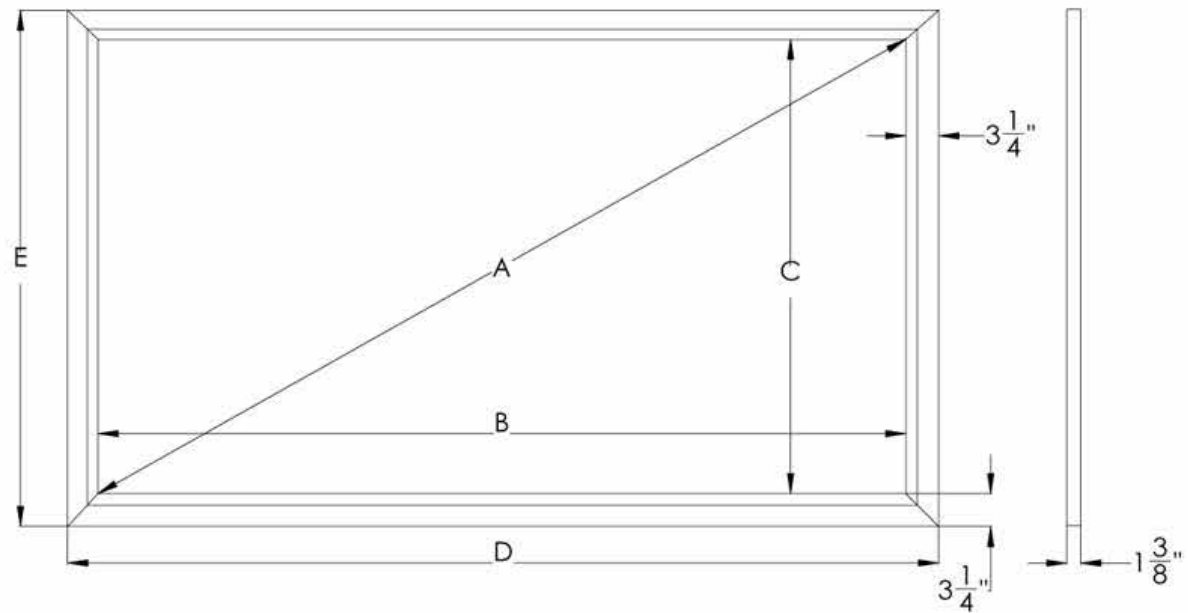

FIX-106-X

Diagonal	A	106.0000"
Width	B	92.5000"
Height	C	52.0625"
Total Width	D	99.0000"
Total Height	E	58.5625"

Aspect Ratio 16:9
 Material Matte White 1.0
 or
 Matte Gray .85