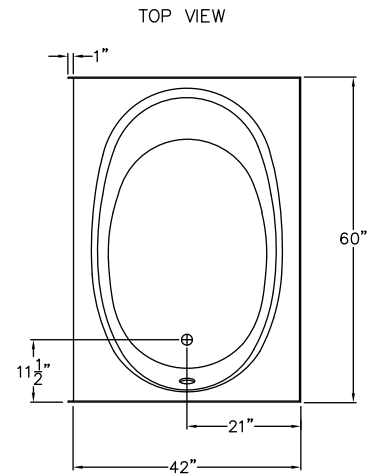

TO251LH/256RH
60" x 42" x 21"

FEATURES

FINISH	PRODUCT	PIECES	WALL
AcrylX™	Skirted Tub	One	Smooth

OPTIONS

WHIRLPOOL	STANDARD COLOR	ACCESSORIES
Yes	White, Bone, Biscuit	Drain

TECHNICAL INFORMATION

WT	LOAD FACTOR	HANDED BY	CODES
100	0.36	Drain L/R	ANSI 124.1, UPC

AVAILABILITY ■

Due to the nature of the materials, dimensions may vary +/- 1/2".