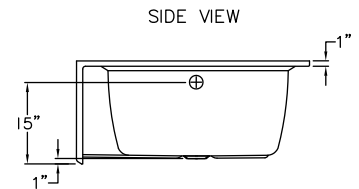

TO251LH/256RH
60" x 42" x 21"

FEATURES

FINISH	PRODUCT	PIECES	WALL
AcrylX™	Skirted Tub	One	Smooth

OPTIONS

WHIRLPOOL	STANDARD COLOR	ACCESSORIES
Yes	White, Bone, Biscuit	Drain

TECHNICAL INFORMATION

WT	LOAD FACTOR	HANDED BY	CODES
100	0.36	Drain L/R	ANSI 124.1, UPC

AVAILABILITY ■

Due to the nature of the materials, dimensions may vary +/- 1/2".