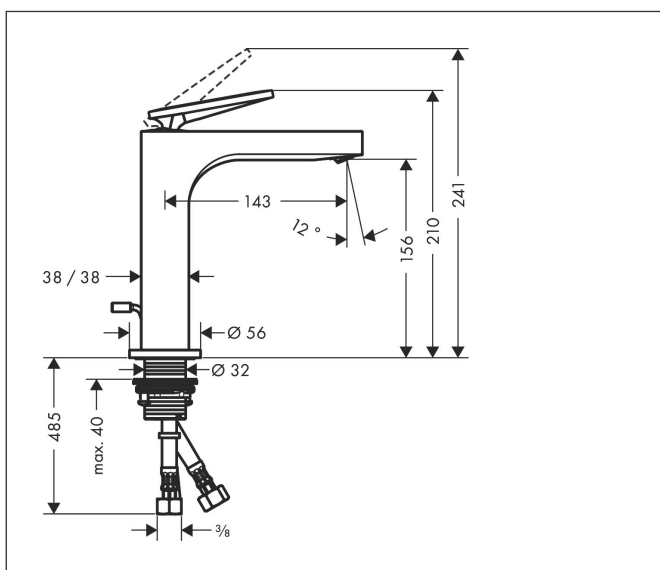

AXOR

hansgrohe

Brand AXOR
Art. Name **AXOR Citterio** Single-Hole Faucet 160 with Pop-Up Drain- Rhombic Cut, 1.2 GPM
Art. Nr. 39071821
Surface brushed nickel
Pos. 1

Product Picture

Features

- Consists of: Single-handle faucet, Pop-up assembly
- Spray modes: Laminar spray
- Angle-adjustable spray
- Flow: 1.2 GPM (4.5 L/Min)
- Ceramic cartridge
- Includes pop-up drain

Drawing

Technology