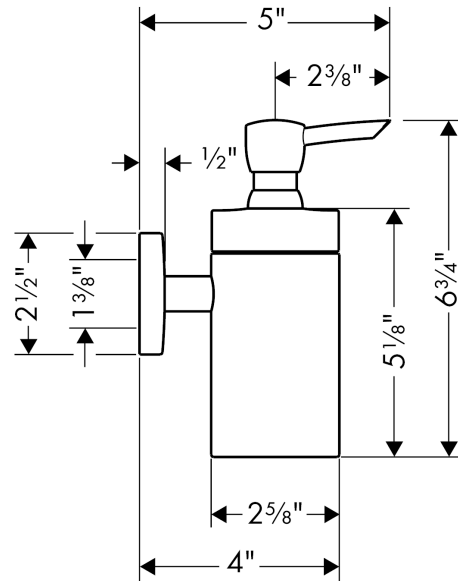

Logis Soap Dispenser

Finishes : **brushed nickel** Part no. : **40514820**

Description

Features

- Brass, Crystal glass
- 4 oz capacity

Item details

List Price \$ 174.00

Product image

Scale drawing

**Logis
Soap Dispenser**

Finishes : **brushed nickel** Part no. : **40514820**

Exploded drawing

Year of production: >11/08

**Logis
Soap Dispenser**

Finishes : **brushed nickel** Part no. : **40514820**

Spare parts list

Year of production: >11/08

Pos.	Description	Part no.	Price	PU
1	escutcheon	98538820	-	1
2	support element	98539000	-	1
3	hollow set screw M4x4	98540000	-	1
4	mounting set	96179000	-	1
5	pump	96306820	-	1
6	glass for lotion dispenser	98544000	-	1