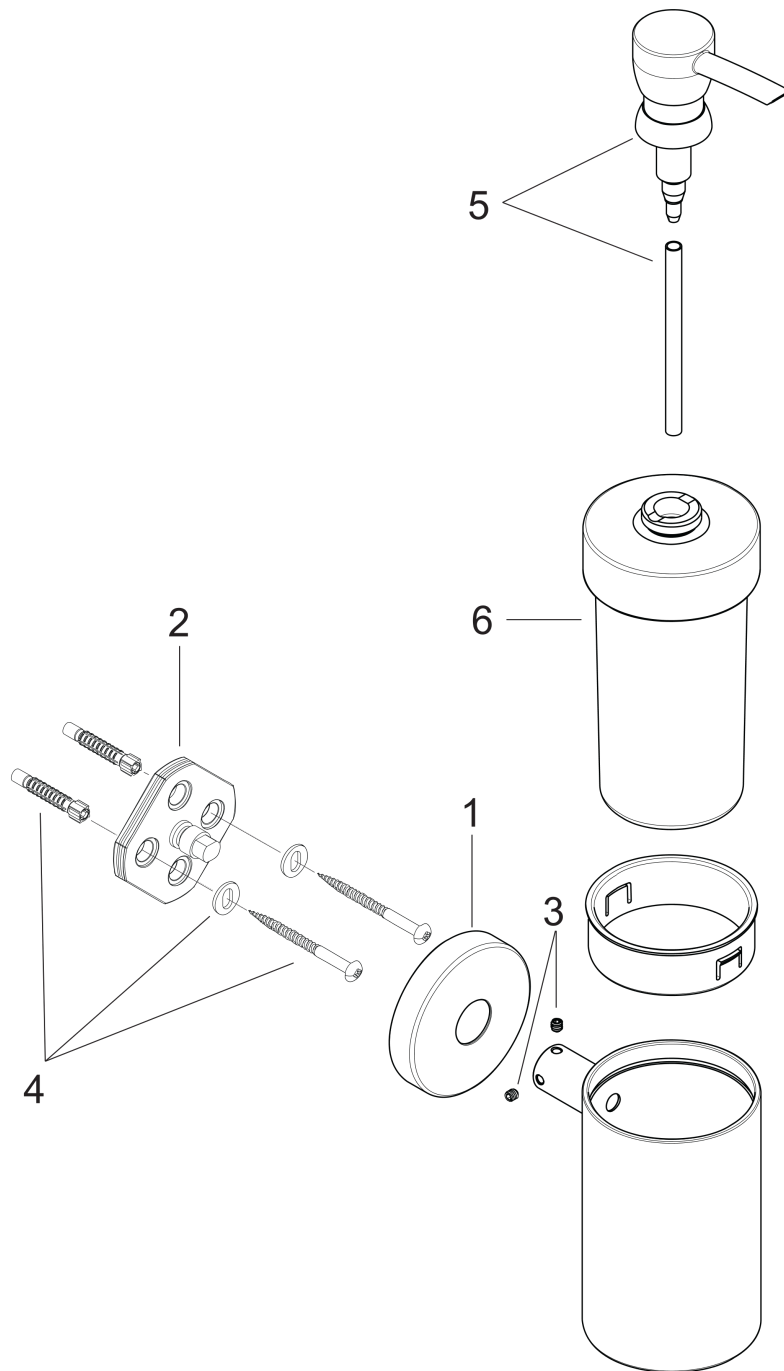

Logis Soap Dispenser

Finishes : **brushed nickel** Part no. : **40514820**

Description

Features

- Brass, Crystal glass
- 4 oz capacity

Item details

List Price \$ 174.00

Product image

Scale drawing

**Logis
Soap Dispenser**

Finishes : **brushed nickel** Part no. : **40514820**

Exploded drawing

Year of production: >11/08

**Logis
Soap Dispenser**

Finishes : **brushed nickel** Part no. : **40514820**

Spare parts list

Year of production: >11/08

Pos.	Description	Part no.	Price	PU
1	escutcheon	98538820	-	1
2	support element	98539000	-	1
3	hollow set screw M4x4	98540000	-	1
4	mounting set	96179000	-	1
5	pump	96306820	-	1
6	glass for lotion dispenser	98544000	-	1