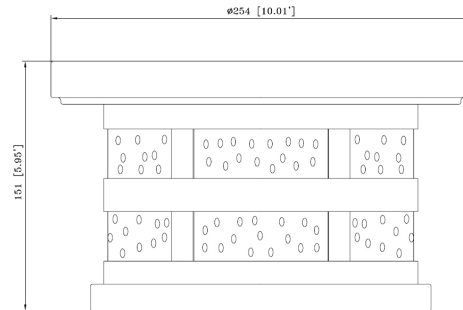

## SPECIFICATIONS

MOUNTING:	Flush Mount	LED BRIGHTNESS (LUMENS):	900
SLOPED CEILING ADAPTABLE:	No	LED COLOR CORRELATED TEMPERATURE (CCT):	3000K
LAMP TYPE 1:	20W LED	LED COLOR RENDERING INDEX (CRI):	CRI_90
BULB INCLUDED:	No	LED EFFICACY:	45
WATTS PER BULB:	N/AW	LED AVERAGE RATED LIFE:	50,000 hours
TOTAL WATTAGE:	20W	ENERGY EFFICIENT:	Yes
DIMMABLE:	No	LIGHTING AMPS:	N/A
MATERIAL CONSTRUCTION:	Steel	VOLTAGE:	120V
ASSEMBLED DIMENSIONS:	10" L x 6" H x 10" D		
WEIGHT:	3.96 lbs.		
BACKPLATE DIMENSIONS:	N/A		
CANOPY CEILING DIMENSIONS:	N/A		
GLASS/SHADE DIMENSIONS:	4.52" H x 7.28" L x 4.52" D		
GLASS/SHADE MATERIAL:	Glass		
GLASS/SHADE TYPE:	Seedy		
GLASS/SHADE COLOR:	Clear		