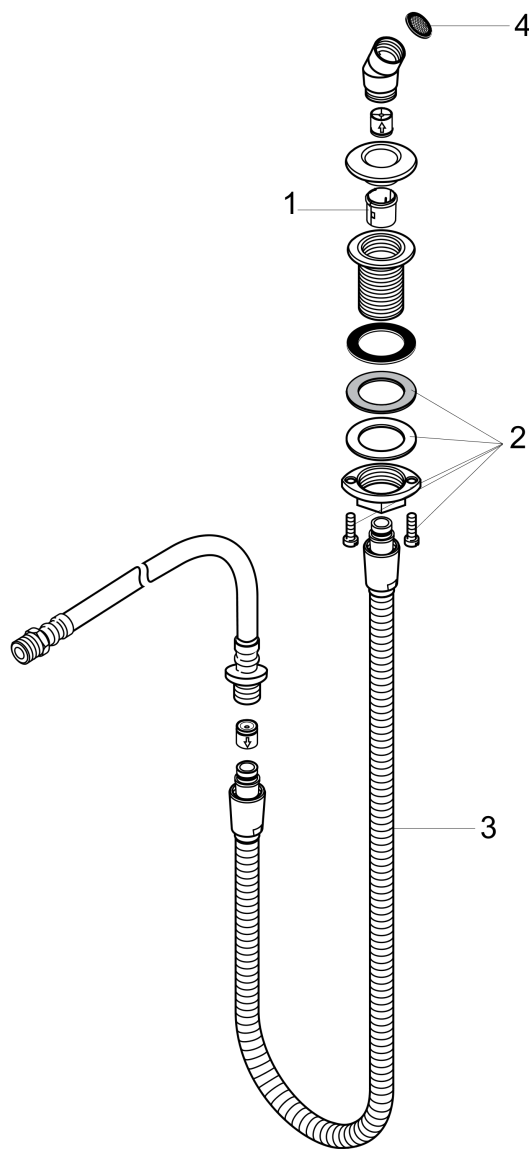

**Metal Hose Pull-Out Set for Handshower**  
 Finishes : **chrome**    Part no. : **06438000**

**Description**

**Features**  
 · 1/2" NPT

**Item details**

List Price \$ 199.00

**Compliance**

**Product image**

**Scale drawing**

**Metal Hose Pull-Out Set for Handshower**  
Finishes : **chrome**    Part no. : **06438000**

Exploded drawing

Year of production: >10/06

## Metal Hose Pull-Out Set for Handshower

Finishes : **chrome**    Part no. : **06438000**

### Spare parts list

Year of production: >10/06

Pos.	Description	Part no.	Price	PU
1	insert for shower holder	96942000	-	1
2	fixing set (Ø 32)	13961000	-	1
3	shower hose	97161000	-	1
4	filter packing	94246000	-	1
a	shower holder	28071000	-	1
b	escutcheon Ø 52 mm	97159000	-	1