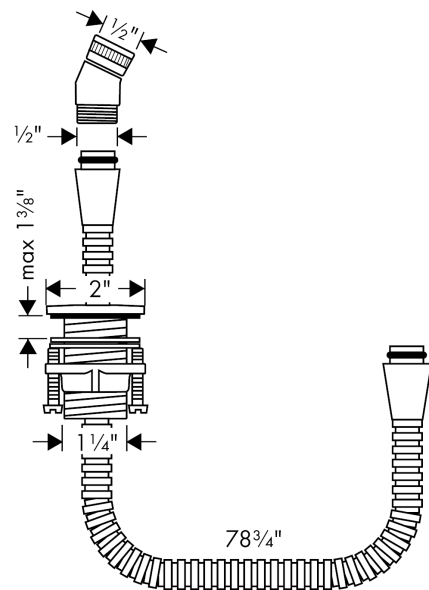

**Metal Hose Pull-Out Set for Handshower**  
 Finishes : **chrome**    Part no. : **06438000**

**Description**

**Features**  
 · 1/2" NPT

**Item details**

List Price \$ 199.00

**Compliance**

**Product image**

**Scale drawing**

**Metal Hose Pull-Out Set for Handshower**  
Finishes : **chrome**    Part no. : **06438000**

Exploded drawing

Year of production: >10/06

## Metal Hose Pull-Out Set for Handshower

Finishes : **chrome**    Part no. : **06438000**

### Spare parts list

Year of production: >10/06

Pos.	Description	Part no.	Price	PU
1	insert for shower holder	96942000	-	1
2	fixing set (Ø 32)	13961000	-	1
3	shower hose	97161000	-	1
4	filter packing	94246000	-	1
a	shower holder	28071000	-	1
b	escutcheon Ø 52 mm	97159000	-	1