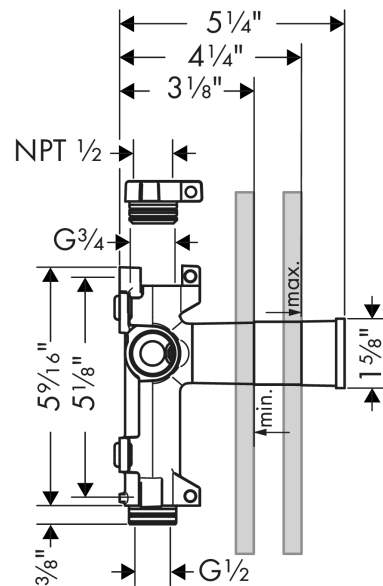

AXOR ShowerSolutions
Rough, Shower Module 5" x 5"
Finishes : n.a. Part no. : 28486181

Description

Features

- Horizontal or vertical installation
- Quick connection for easy, leak-free installation

Product image

Scale drawing

AXOR ShowerSolutions
Rough, Shower Module 5" x 5"
Finishes : n.a. Part no. : 28486181

Exploded drawing

Year of production: >01/15

AXOR ShowerSolutions
Rough, Shower Module 5" x 5"
 Finishes : n.a. Part no. : **28486181**

Spare parts list

Year of production: >01/15

Pos.	Description	Part no.	PC	PU
1	O-Ring 23x2,5	98183000	0	1
2	pin	95334000	0	1
3	sealing foil	96492000	0	1