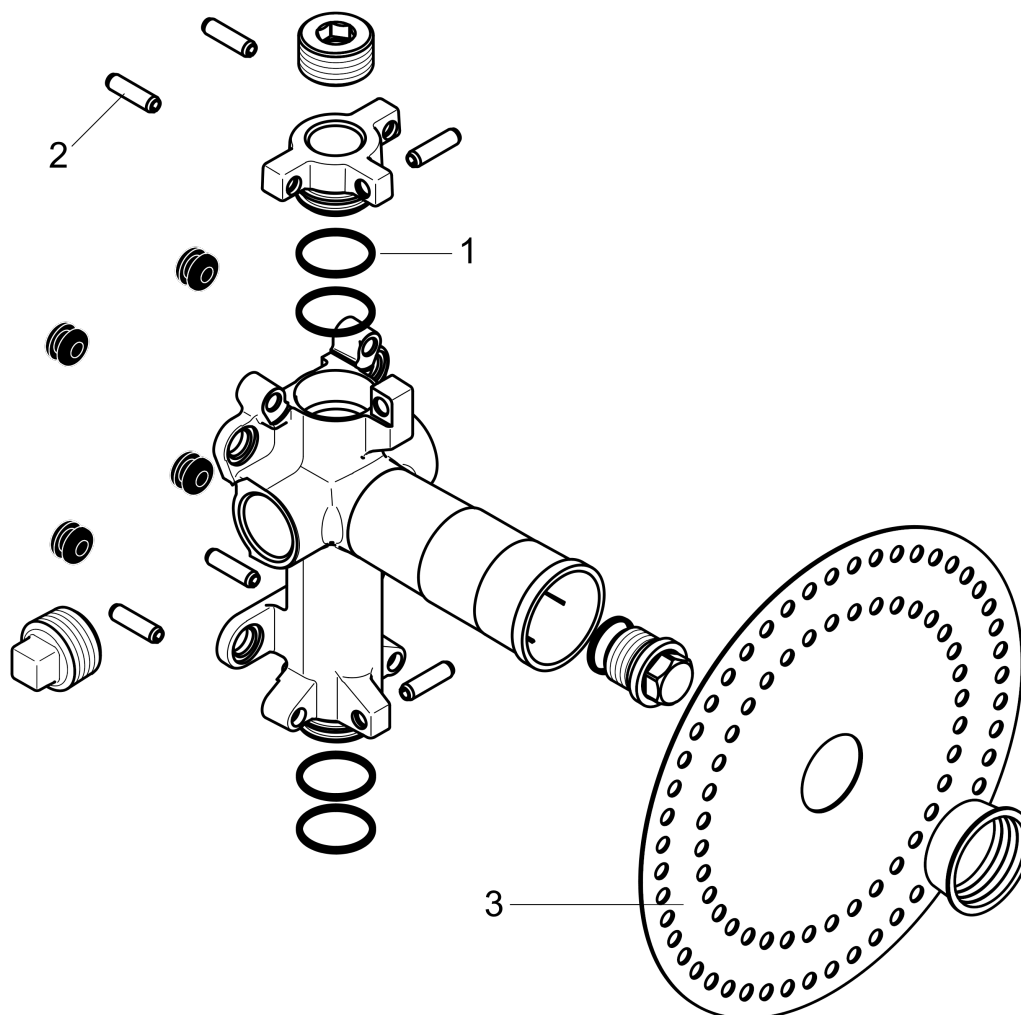

AXOR ShowerSolutions
Rough, Shower Module 5" x 5"
Finishes : n.a. Part no. : 28486181

Description

Features

- Horizontal or vertical installation
- Quick connection for easy, leak-free installation

Product image

Scale drawing

AXOR ShowerSolutions
Rough, Shower Module 5" x 5"
Finishes : n.a. Part no. : 28486181

Exploded drawing

Year of production: >01/15

AXOR ShowerSolutions
Rough, Shower Module 5" x 5"
 Finishes : n.a. Part no. : **28486181**

Spare parts list

Year of production: >01/15

Pos.	Description	Part no.	PC	PU
1	O-Ring 23x2,5	98183000	0	1
2	pin	95334000	0	1
3	sealing foil	96492000	0	1