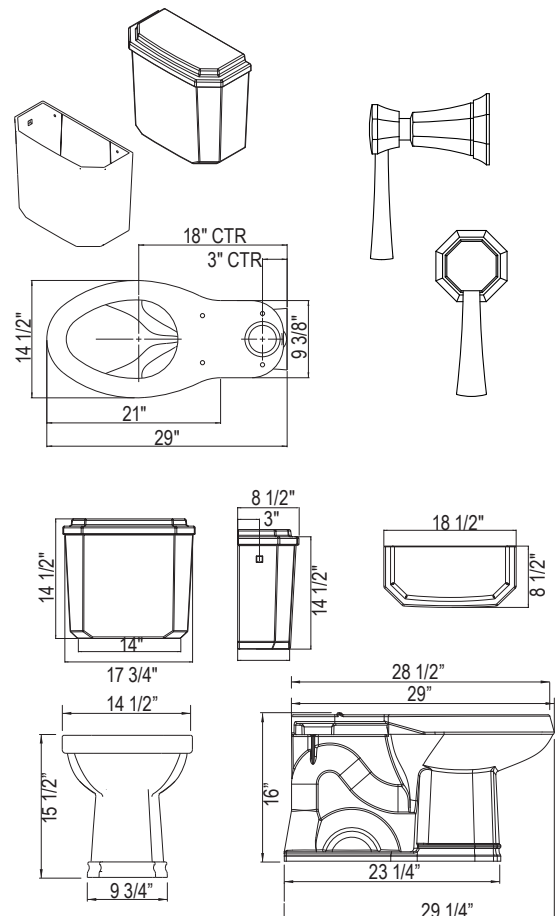

WARRANTY

- 1 Year Limited Warranty

*Not available in CA

Consult your local ROHL showroom for additional information and specifications. For complete warranty details and a list of showrooms, go to www.rohlhome.com.