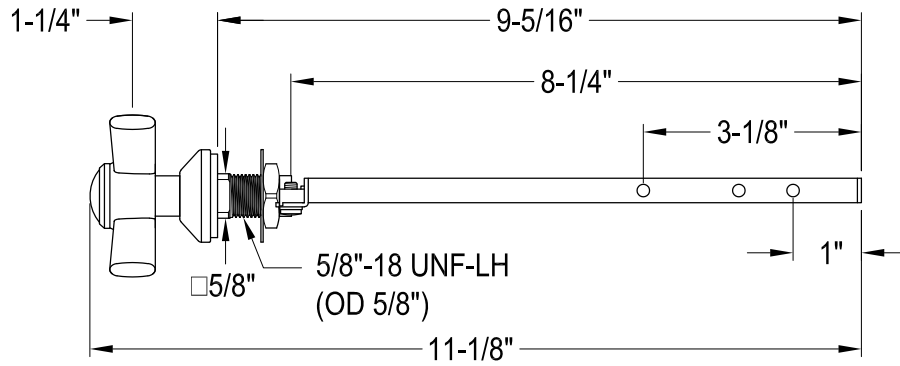

KTZXD0,1,2,8

Universal Front or Side Mount Toilet Tank Lever

Side Mount

Front Mount