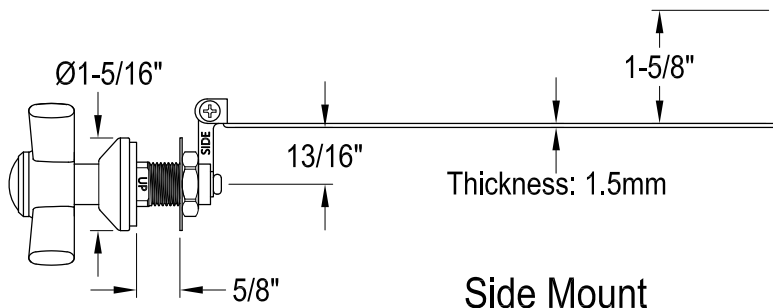

KTZXD0,1,2,8

Universal Front or Side Mount Toilet Tank Lever

Side Mount

Front Mount