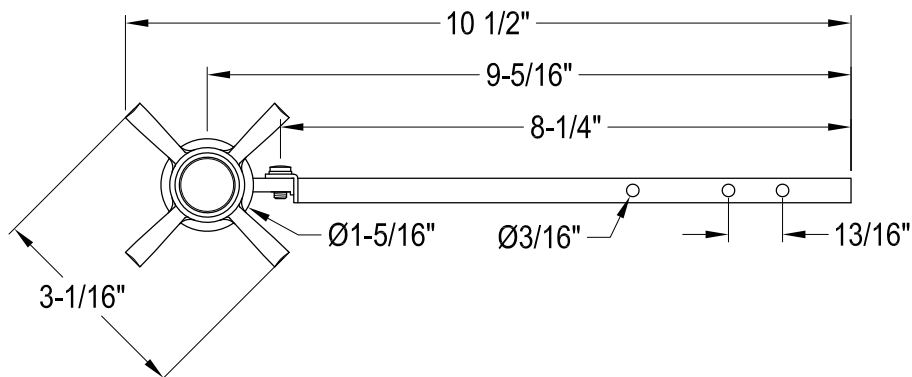

KTZXD0,1,2,8

Universal Front or Side Mount Toilet Tank Lever

Side Mount

Front Mount