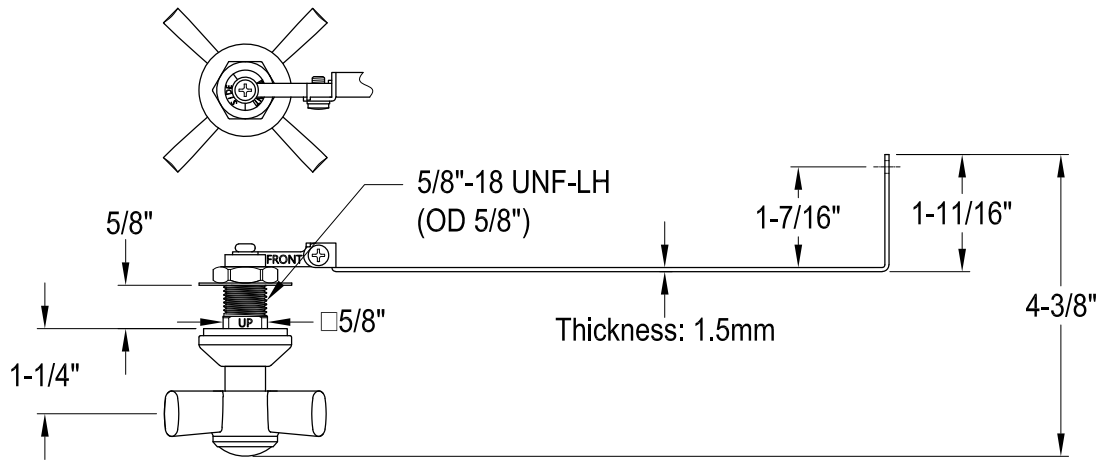

KTZXD0,1,2,8

Universal Front or Side Mount Toilet Tank Lever

Side Mount

Front Mount