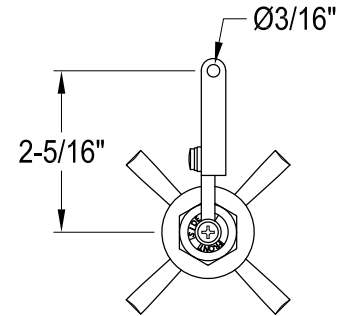

KTZXD0,1,2,8

Universal Front or Side Mount Toilet Tank Lever

Side Mount

Front Mount