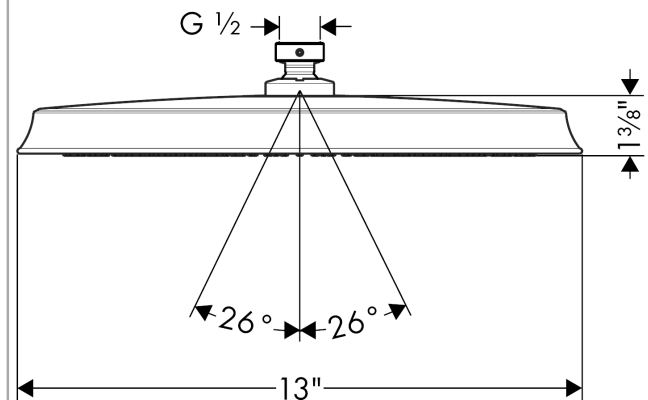

**Raindance Classic
Showerhead 300 1-Jet, 2.5 GPM**

Finishes : **brushed nickel** Part no. : **28428821**

Description

Features

- Spray modes: RainAir
- 225 no-clog spray channels
- Flow: 2.5 GPM (9.5 L/Min)
- Fully-finished matching spray face

Item details

List Price \$ 1,267.00

Technology

Compliance

Product image

Scale drawing

Raindance Classic
Showerhead 300 1-Jet, 2.5 GPM
Finishes : **brushed nickel** Part no. : **28428821**

Exploded drawing

Year of production: >06/09

Raindance Classic
Showerhead 300 1-Jet, 2.5 GPM
 Finishes : **brushed nickel** Part no. : **28428821**

Spare parts list

Year of production: >**06/09**

Pos.	Description	Part no.	Price	PU
1	filter packing	88649000	-	1