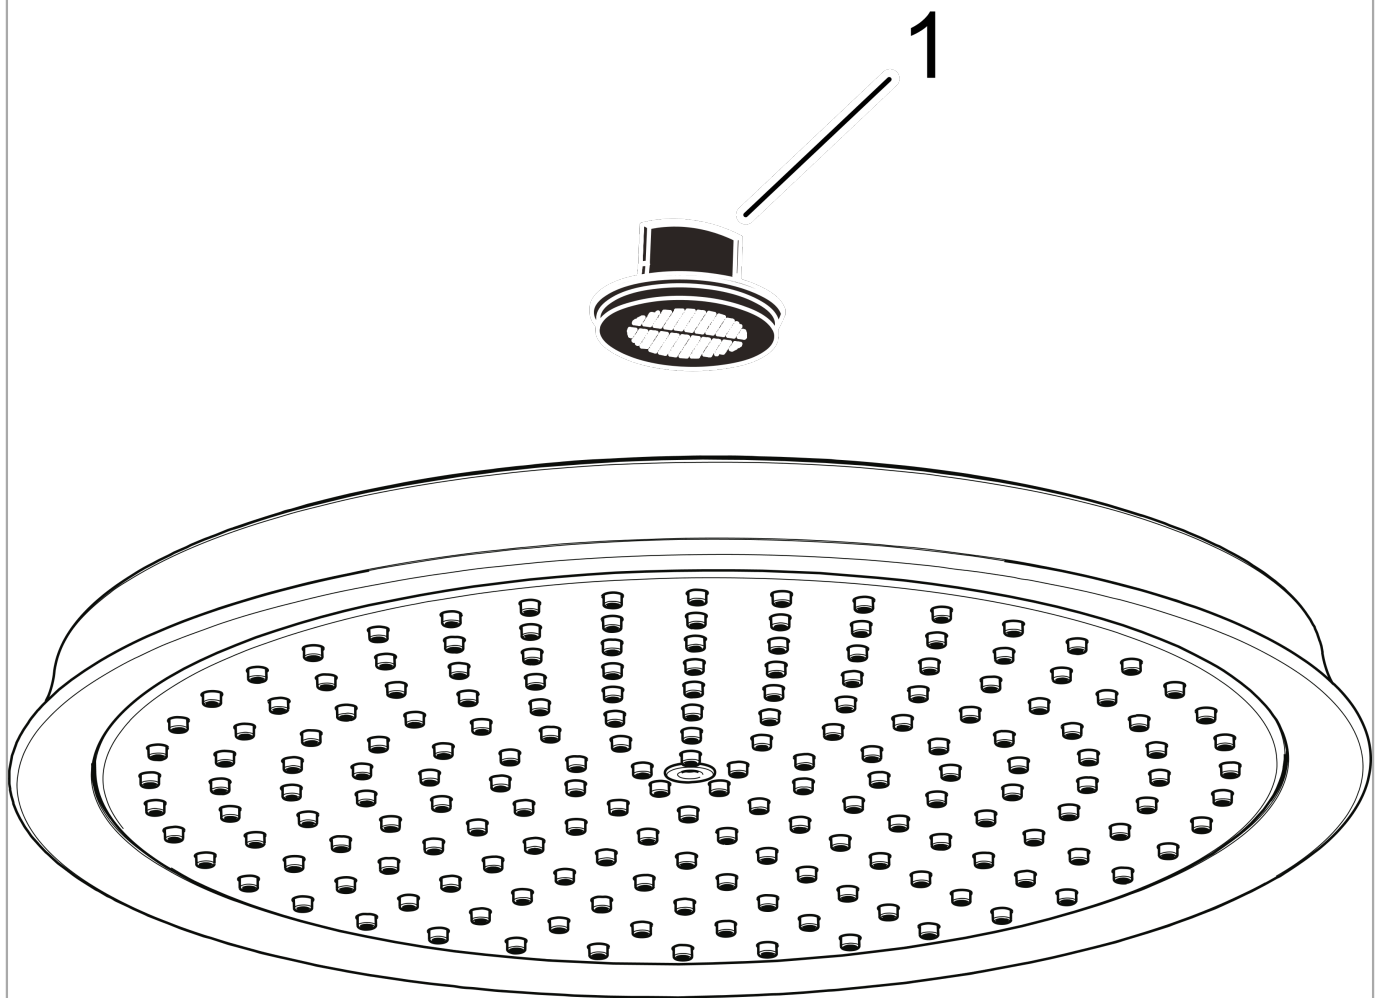

**Raindance Classic
Showerhead 300 1-Jet, 2.5 GPM**

Finishes : **brushed nickel** Part no. : **28428821**

Description

Features

- Spray modes: RainAir
- 225 no-clog spray channels
- Flow: 2.5 GPM (9.5 L/Min)
- Fully-finished matching spray face

Item details

List Price \$ 1,267.00

Technology

Compliance

Product image

Scale drawing

Raindance Classic
Showerhead 300 1-Jet, 2.5 GPM
Finishes : **brushed nickel** Part no. : **28428821**

Exploded drawing

Year of production: >06/09

Raindance Classic
Showerhead 300 1-Jet, 2.5 GPM
 Finishes : **brushed nickel** Part no. : **28428821**

Spare parts list

Year of production: >**06/09**

Pos.	Description	Part no.	Price	PU
1	filter packing	88649000	-	1