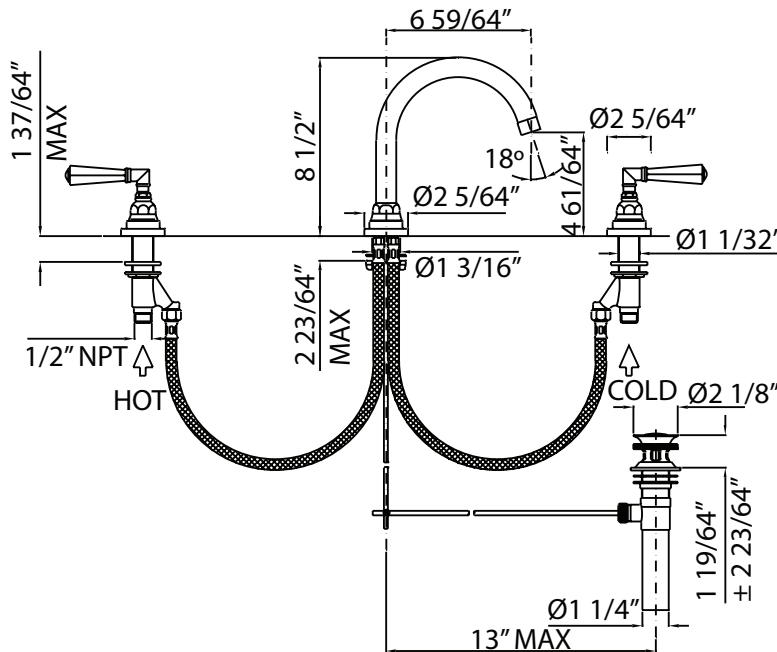

For warranty or additional information, contact:

U.S.A.
houseofrohl.com/support
1-800-777-9762

QUEBEC / MARITIMES / WESTERN CANADA
QUÉBEC / MARITIMES / OUEST CANADIEN
QUEBEC / MARITIMOS / CANADA OCCIDENTAL
houseofrohl.ca/support
1-866-473-8442

ONTARIO
houseofrohl.ca/support
1-800-287-5354