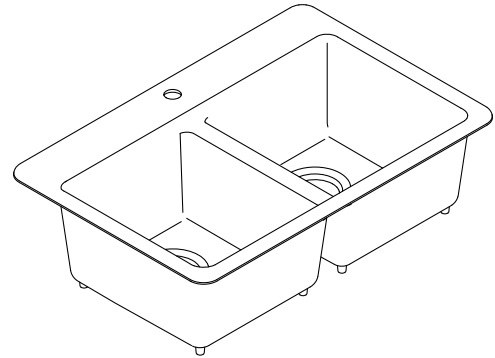

Features

- 33" (838 mm) minimum base cabinet width
- Double-equal bowls
- 9" (229 mm) depth provides generous workspace
- Single faucet hole
- Bowl slopes toward drain to minimize water pooling
- Offset drains increase workspace in the sink and storage space underneath
- Includes K-6239 colander with integral cutting board and K-9238 bottom sink rack

Material

- KOHLER® enameled cast iron

Installation

- Top-mount

Recommended Products/Accessories

- K-8801 Sink drain and strainer with tailpiece (Qty 2)
- K-9238 Sink Rack
- K-8799 Sink drain and strainer basket
- K-23726 Drain treatment
- K-23725 Cast iron cleaner

Optional Products/Accessories

- K-11352 Disposal Flange with Stopper
- K-9000 P-Trap

Included Components

- K-6239 Colander with Cutting Board
- K-9238 Sink Rack

Codes/Standards

ASME A112.19.1/CSA B45.2

KOHLER® Enameled Cast Iron Kitchen and Bathroom Sink Lifetime Limited Warranty