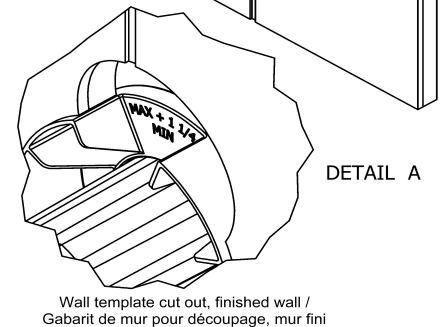

Sizes, models and finishes may differ from those presented.

Warranty

This **Riobel Inc.** product you have purchased carries a Limited Lifetime Warranty on the chrome, PVD finish, blacks and all working parts and is guaranteed from the initial purchase date against all manufacturing defects. All other finishes, including plastic components, are guaranteed for one year. All electric and/or electronic parts are covered by a 5-year limited warranty.

Customer Service

Ontario, West Canada : 888-287-5354 Quebec, Maritimes, United States : 866-473-8442