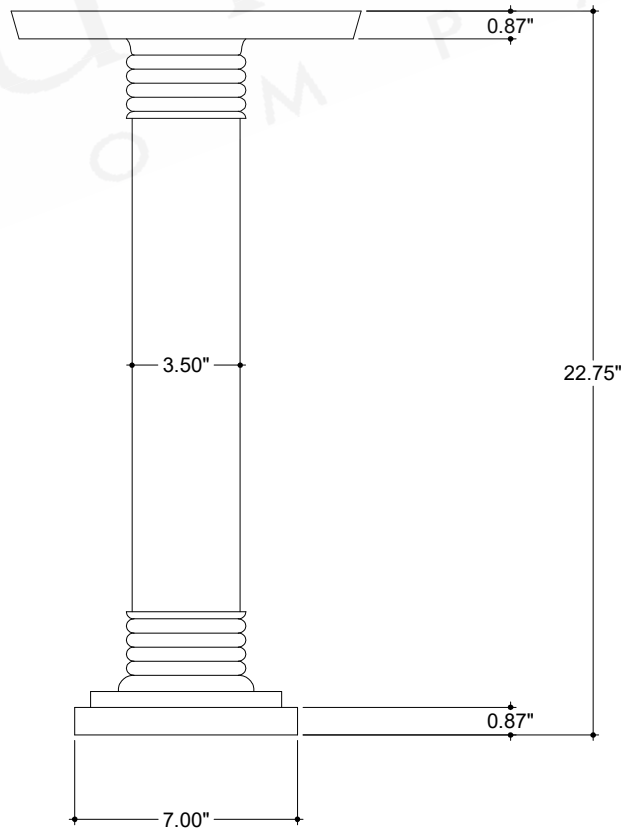

ITEM: 4000-0209

Overall Dimensions

Diameter: 11"

Height: 22.75"

TOP VIEW

FRONT VIEW