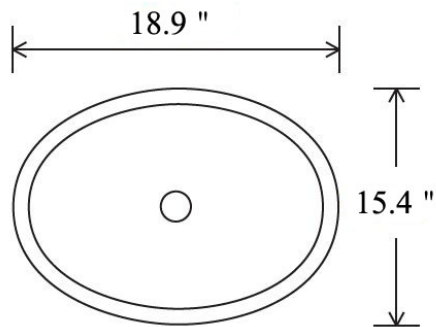

ANZZI™

Perfection is our Tradition™

LS-AZ043
LS-AZ8098

ANZZI VESSEL SINK DIMENSIONS

Visit us at www.ANZZI.com
or call us at 1-844-44-ANZZI

Measurements are approximate and subject to change.