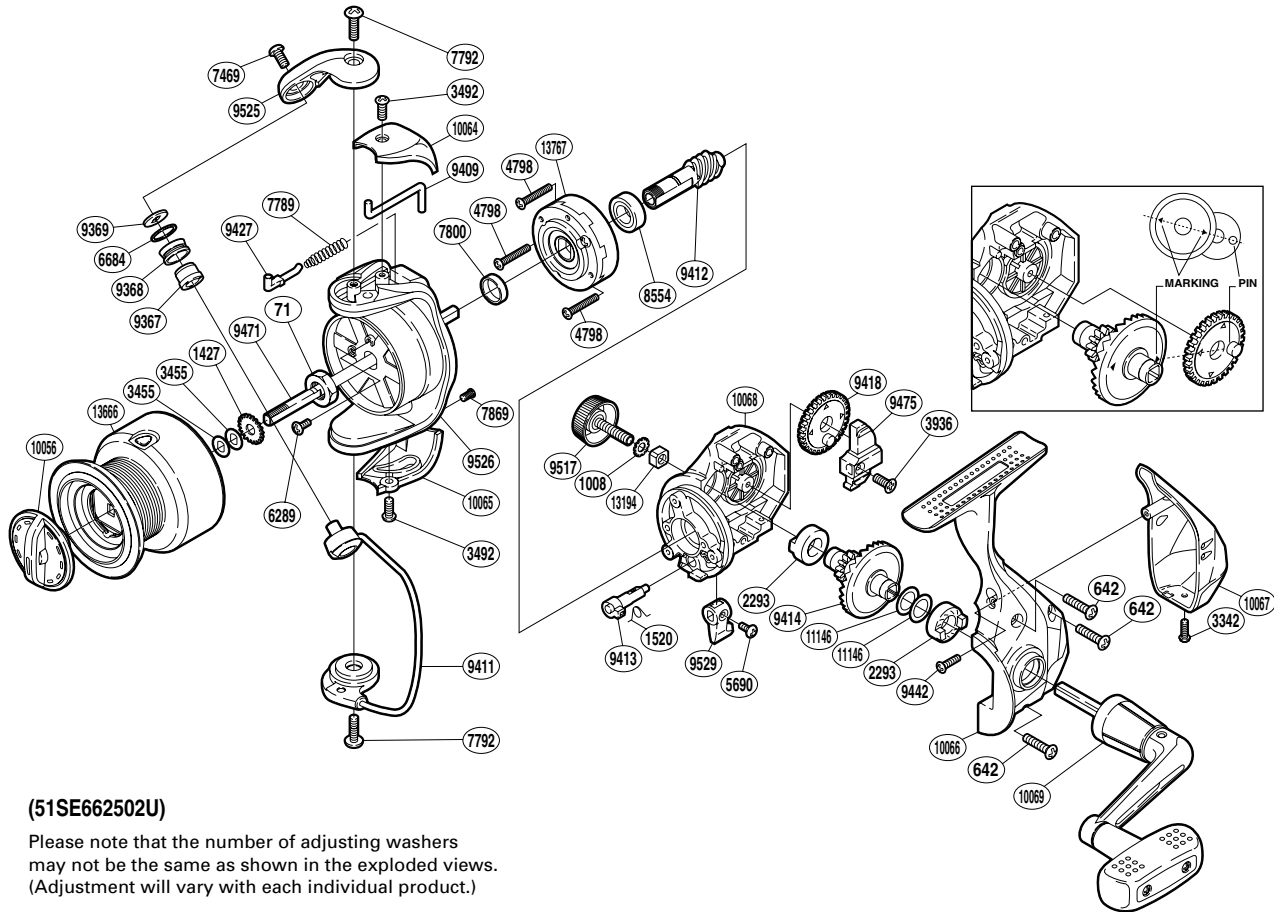

SHIMANO

AX

AX-2500FB

(51SE662502U)

Please note that the number of adjusting washers may not be the same as shown in the exploded views. (Adjustment will vary with each individual product.)

Part No.	Description	Part No.	Description	Part No.	Description
RD 0071	Rotor Nut	RD 7792	Screw	RD 9475	Oscillating Slider
RD 0642	Screw	RD 7800	Rotor Ring	RD 9517	Handle Screw Cap
RD 1008	Handle Lock Washer	RD 7869	Screw	RD 9525	Bail Arm
RD 1427	Spool Support	RD 8554	Ball Bearing	RD 9526	Rotor
RD 1520	Anti-Reverse Cam Spring	RD 9367	Line Roller Bushing	RD 9529	Anti-Reverse Lever
RD 2293	Drive Gear Bushing	RD 9368	Line Roller	RD10056	Drag Knob
RD 3342	Screw	RD 9369	Line Roller Washer	RD10064	Bail Spring Cover
RD 3455	Spool Washer	RD 9409	Bail Trip Lever	RD10065	Bail Hold Support Guard
RD 3492	Screw	RD 9411	Bail Assembly	RD10066	Side Cover
RD 3936	Screw	RD 9412	Pinion Gear	RD10067	Rear Protector
RD 4798	Screw	RD 9413	Anti-Reverse Cam	RD10068	Body
RD 5690	Screw	RD 9414	Drive Gear	RD10069	Handle Assembly
RD 6289	Screw	RD 9418	Oscillating Gear	RD11146	Washer
RD 6684	Line Roller Spacer	RD 9427	Bail Spring Guide	RD13194	Handle Screw Lock
RD 7469	Screw	RD 9442	Screw	RD13666	Spool Assembly
RD 7789	Bail Spring	RD 9471	Main Shaft	RD13767	Roller Clutch Assembly