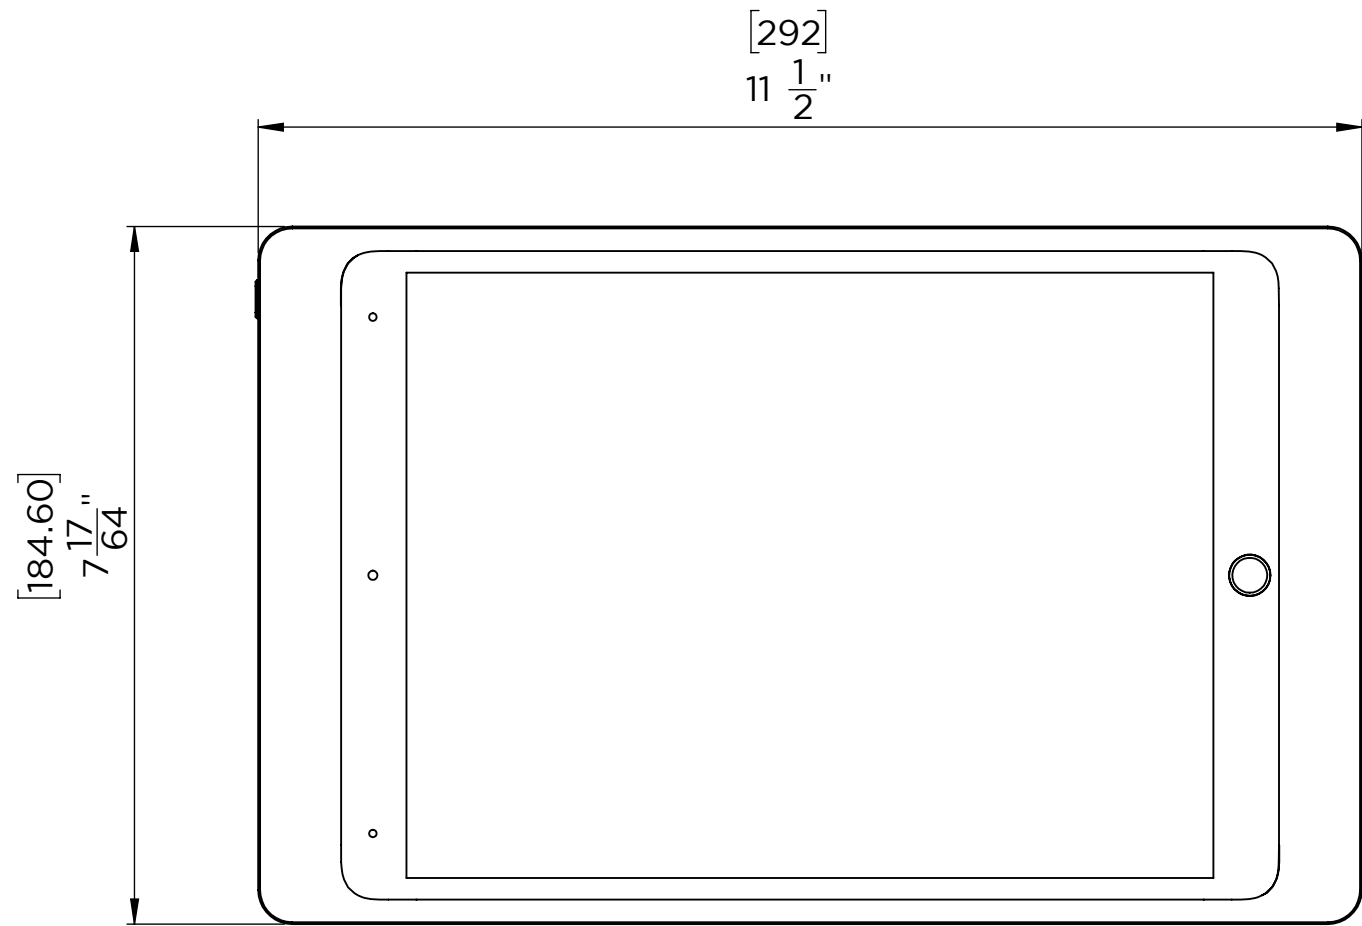

4

3

2

1

B

B

A

A

4

3

2

1

METRIC/INCHES		IPORT BY SONANCE	
DESIGNED IN SAN CLEMENTE, CALIFORNIA BY IPORT		NAME LX CASE PRO10.5	
NOTICE OF PROPRIETARY INFORMATION: THE INFORMATION CONTAINED HEREIN IS THE PROPRIETARY PROPERTY OF DANA INNOVATIONS. THE POSSESSOR AGREES TO THE FOLLOWING: 1. TO MAINTAIN THIS DOCUMENT IN CONFIDENCE 2. NOT TO REPRODUCE OR COPY IT 3. NOT TO REVEAL OR PUBLISH IT IN WHOLE OR IN PART 4. ALL RIGHTS RESERVED			
SIZE B	SKU 71015 71016 71017	REV A	
SCALE: 1:5	WEIGHT:	SHEET 1 OF 1