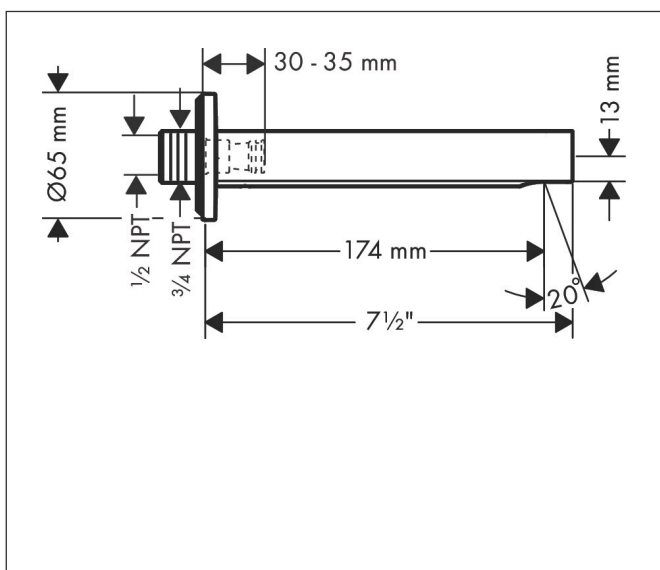

Brand hansgrohe
Art. Name **Finoris** Tub Spout
Art. Nr. 76410671
Surface matte black
Pos. 1

Product Picture

Features

- Includes: Tub spout, Escutcheon, Assembly instructions

Drawing

Technology