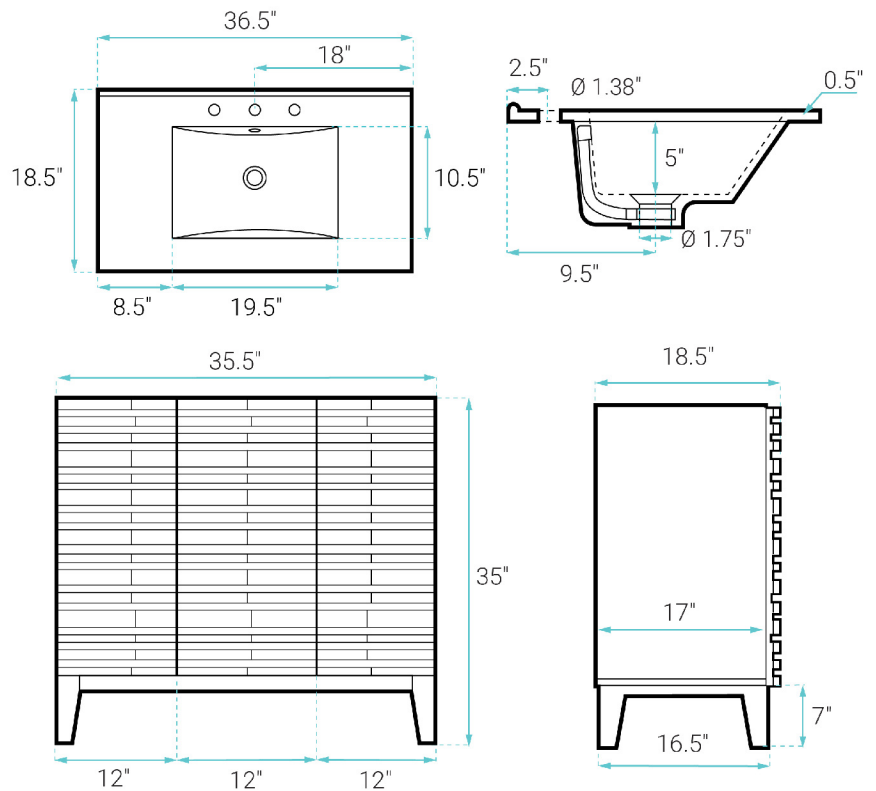

### FEATURES:

- Sleek, freestanding design
- Glazed ceramic, single sink
- Standard 1.75" drain hole
- Standard 1.38" faucet hole
- Chrome-finish overflow
- Wooden legs

### SPECIFICATIONS:

N.W: 91 lb.

W: 36.5" x D: 18.5" x H: 35.5"

Inner Sink: D: 10.5" x W: 19.5" x H: 5"