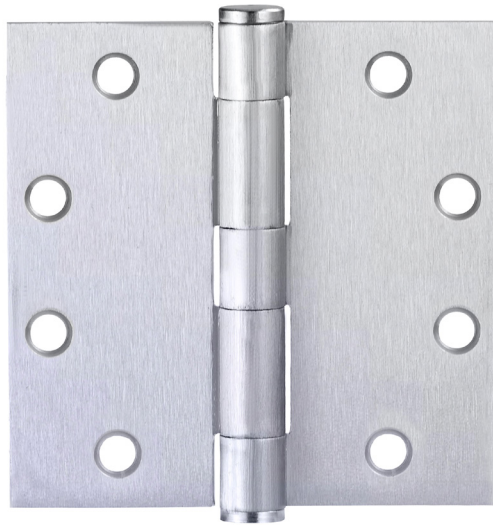

8-Hole 4.5" x 4.5", Square Corner Door Hinge 6-Pack
Brushed Chrome

SPECIFICATIONS

MATERIAL CONSTRUCTION:	Steel
MOUNTING HARDWARE INCLUDED:	#12 x 1 1/4" screws x 8
TOOLS NEEDED FOR INSTALLATION:	Screwdriver
ASSEMBLED DIMENSIONS:	4.5" H x 4.5" L x 0.13" W
ASSEMBLED WEIGHT:	6.62 lbs
CORNER RADIUS:	Square Corner
HINGE TYPE:	Butt Hinge