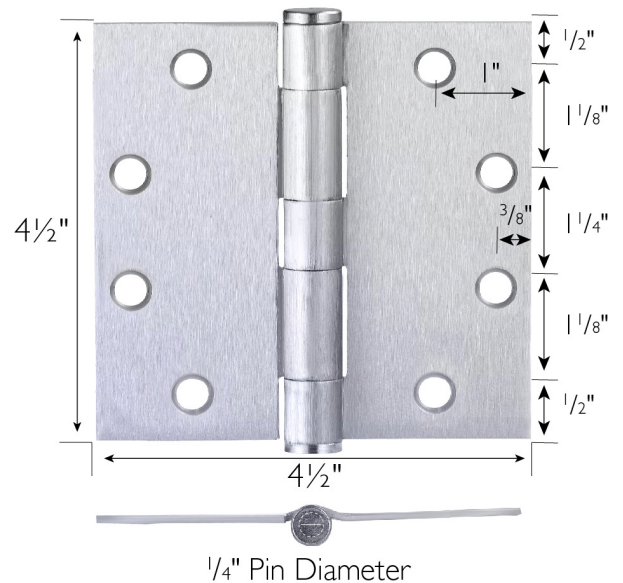

8-Hole 4.5" x 4.5", Square Corner Door Hinge 6-Pack
Brushed Chrome

SPECIFICATIONS

MATERIAL CONSTRUCTION:	Steel
MOUNTING HARDWARE INCLUDED:	#12 x 1 1/4" screws x 8
TOOLS NEEDED FOR INSTALLATION:	Screwdriver
ASSEMBLED DIMENSIONS:	4.5" H x 4.5" L x 0.13" W
ASSEMBLED WEIGHT:	6.62 lbs
CORNER RADIUS:	Square Corner
HINGE TYPE:	Butt Hinge