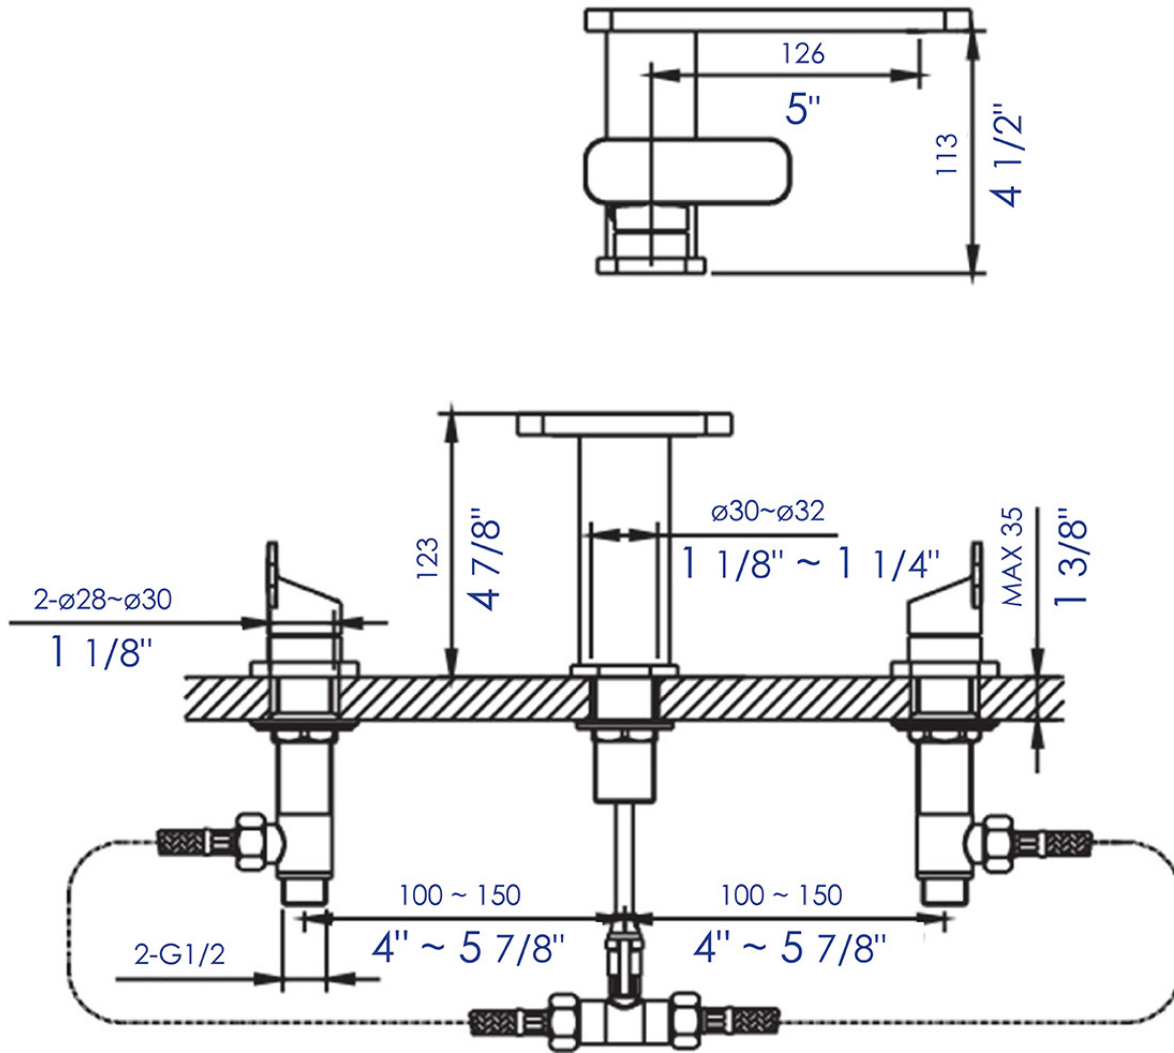

AB1884

Two-Handle 8" Widespread Bathroom Faucet

Note: All product dimensions are approximate and should be verified on site prior to installation.
Visit www.ALFIbrand.com for more information.