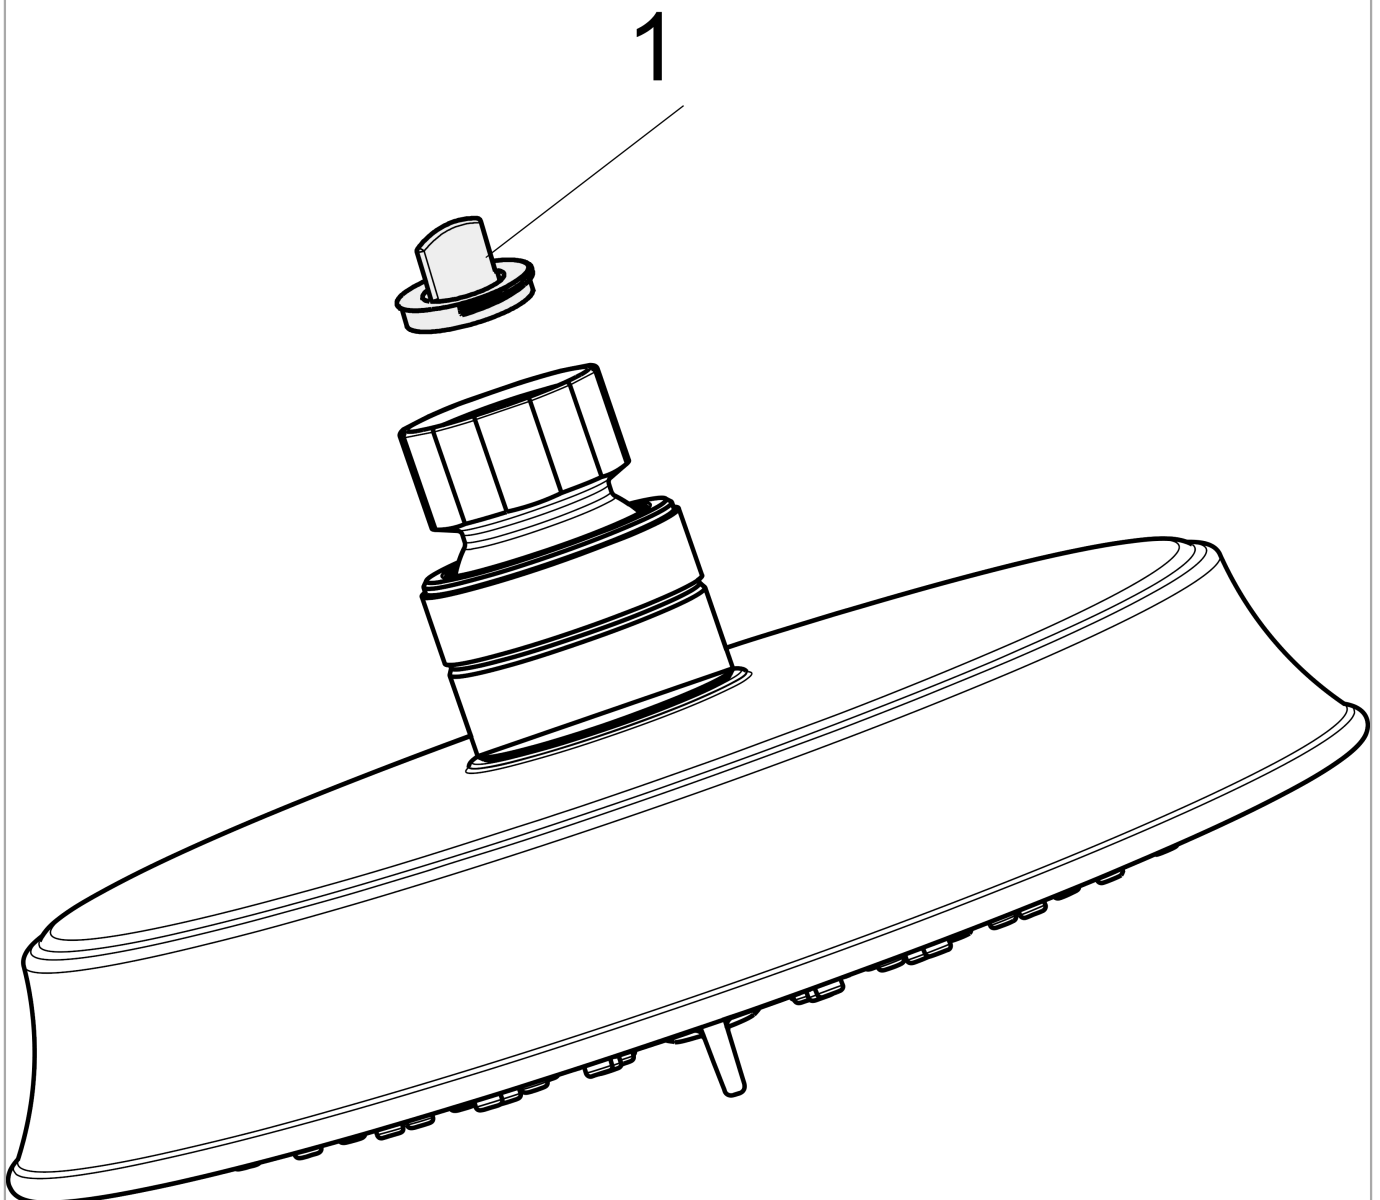

Raindance Classic
Showerhead 150 3-Jet, 2.5 GPM
 Finishes : **rubbed bronze** Part no. : **28471921**

Description

Features

- Spray modes: RainAir, BalanceAir, Whirl
- 86 no-clog spray channels
- Flow: 2.5 GPM (9.5 L/Min)
- Fully-finished matching spray face

Item details

List Price \$ 380.00

Technology

Compliance

Product image

Scale drawing

Raindance Classic
Showerhead 150 3-Jet, 2.5 GPM
Finishes : **rubbed bronze** Part no. : **28471921**

Exploded drawing

Year of production: >06/10

Raindance Classic
Showerhead 150 3-Jet, 2.5 GPM
 Finishes : **rubbed bronze** Part no. : **28471921**

Spare parts list

Year of production: >06/10

Pos.	Description	Part no.	Price	PU
1	filter packing	88649000	-	1