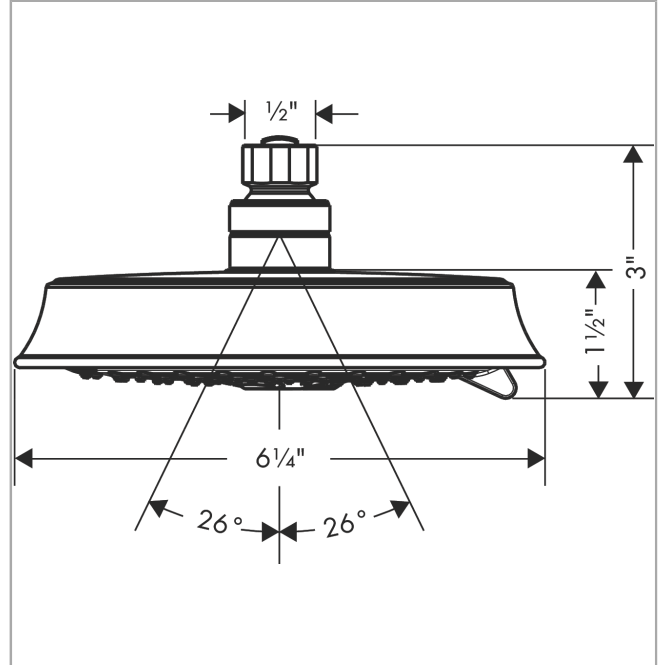

Raindance Classic
Showerhead 150 3-Jet, 2.5 GPM
 Finishes : **rubbed bronze** Part no. : **28471921**

Description

Features

- Spray modes: RainAir, BalanceAir, Whirl
- 86 no-clog spray channels
- Flow: 2.5 GPM (9.5 L/Min)
- Fully-finished matching spray face

Item details

List Price \$ 380.00

Technology

Compliance

Product image

Scale drawing

Raindance Classic
Showerhead 150 3-Jet, 2.5 GPM
Finishes : **rubbed bronze** Part no. : **28471921**

Exploded drawing

Year of production: >06/10

Raindance Classic
Showerhead 150 3-Jet, 2.5 GPM
 Finishes : **rubbed bronze** Part no. : **28471921**

Spare parts list

Year of production: >06/10

Pos.	Description	Part no.	Price	PU
1	filter packing	88649000	-	1