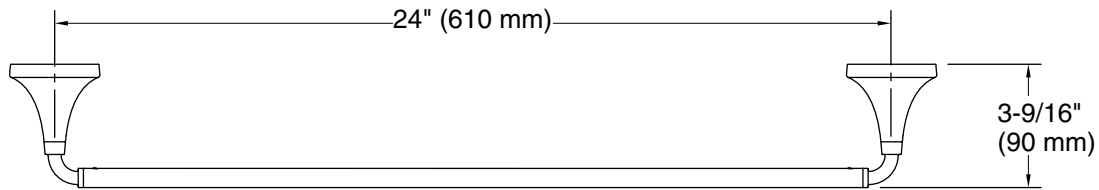

Features

- 24" (610 mm) bar
- Coordinates with Tone faucets, accessories, and showering components to complete your bathroom

Material

- Premium metal construction for durability and reliability
- KOHLER finishes resist corrosion and tarnishing

Technical Information

All product dimensions are nominal.

Material: Zinc, Stainless Steel

Notes

Install this product according to the installation instructions.