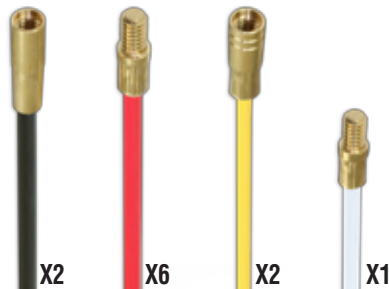

# Fish Rod Sets

Deluxe and Mega Fish Rod sets feature splinter resistant rods in a variety of flexibilities plus an extensive range of attachments for all of your wire pulling needs.

## MEGA

**34 PIECES**

- Route
- Retrieve
- Illuminate
- Grip
- Glow
- 5 Flexibilities
- 52.5' total length

- Splinter resistant
- Crimped fittings for added strength & functionality
- 3X swivel rods in Mega Set accept twists in cable run
- AXM fittings on the end of each rod are mechanically crimped to carry a load of 550 lbs (250 kg).

## DELUXE

**19 PIECES**

- Route
- Retrieve
- Illuminate
- 4 Flexibilities
- 33' total length

**Do Not Overbend!**

Cat. No.	UPC 0-92644+	Description	Total Rod Length	Number of Pieces	Flexibilities	Attachments
SRS56980	56980-7	Deluxe Fish Rod Set	33' (10 m)	19	4	7
SRS56981	56981-4	Mega Fish Rod Set	52.5' (16 m)	34	5	15