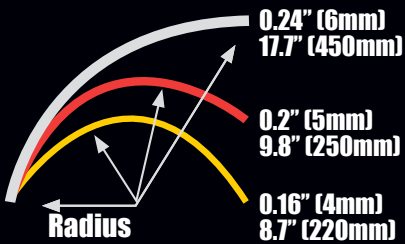

## MEGA

**34 PIECES**

- Route
- Retrieve
- Illuminate
- Grip
- Glow
- 5 Flexibilities
- 52.5' total length

- Splinter resistant
- Crimped fittings for added strength & functionality
- 3X swivel rods in Mega Set accept twists in cable run
- AXM fittings on the end of each rod are mechanically crimped to carry a load of 550 lbs (250 kg).

## DELUXE

**19 PIECES**

- Route
- Retrieve
- Illuminate
- 4 Flexibilities
- 33' total length

**Do Not Overbend!**

Cat. No.	UPC 0-92644+	Description	Total Rod Length	Number of Pieces	Flexibilities	Attachments
SRS56980	56980-7	Deluxe Fish Rod Set	33' (10 m)	19	4	7
SRS56981	56981-4	Mega Fish Rod Set	52.5' (16 m)	34	5	15