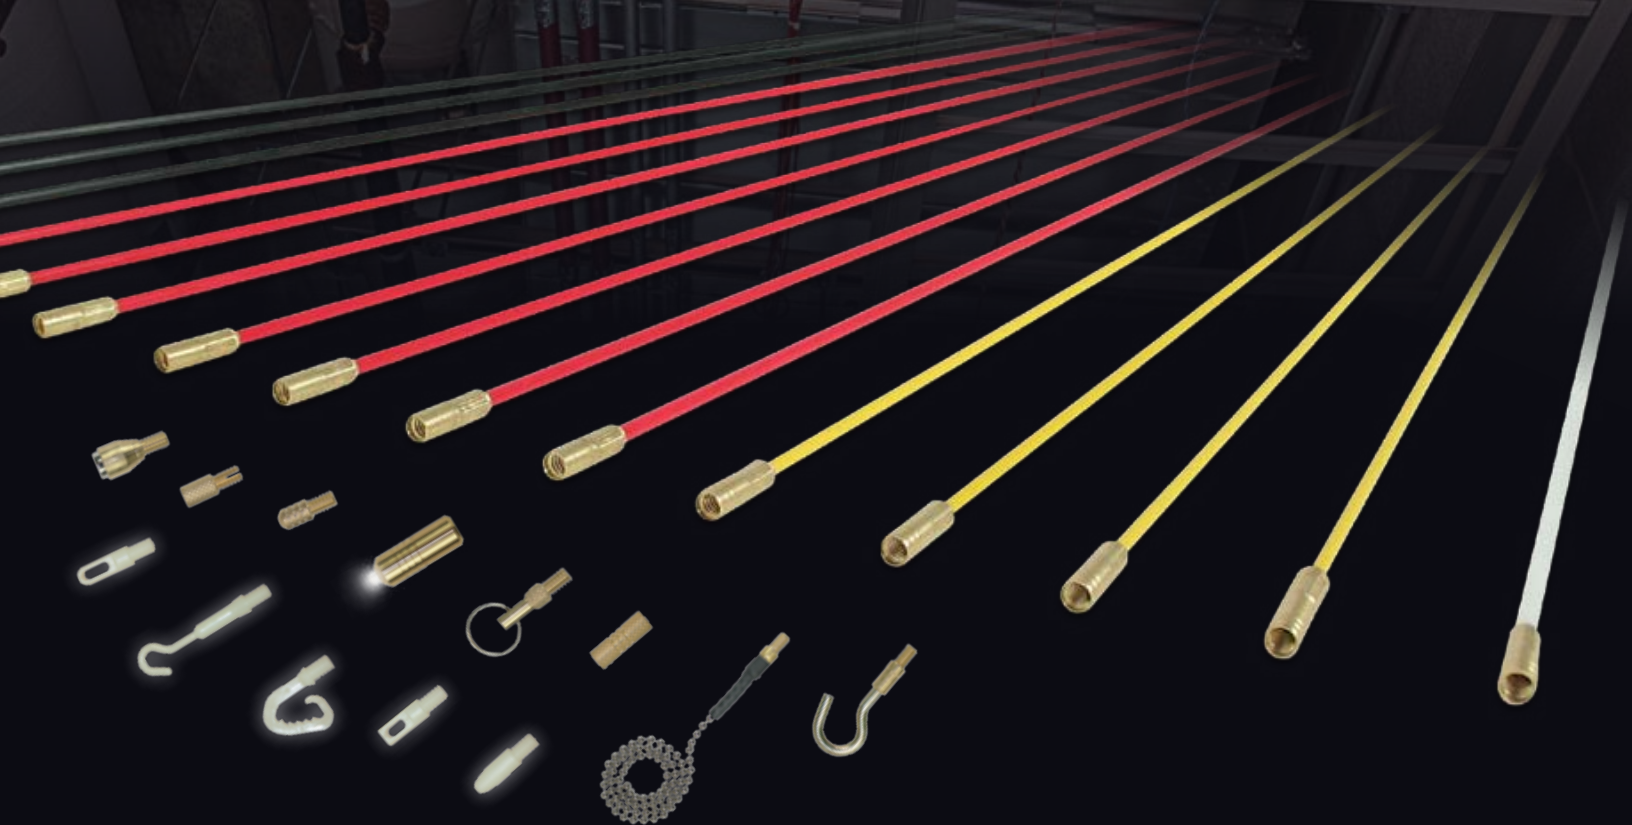

# SUPER ROD SERIES FISH ROD SETS

The perfect choice for routing cable

**KLEIN TOOLS**  
EST. 1857  
*SUPER ROD SERIES*

# Fish Rod Sets

Deluxe and Mega Fish Rod sets feature splinter resistant rods in a variety of flexibilities plus an extensive range of attachments for all of your wire pulling needs.

## MEGA

**34 PIECES**

- Route
- Retrieve
- Illuminate
- Grip
- Glow
- 5 Flexibilities
- 52.5' total length

- Splinter resistant
- Crimped fittings for added strength & functionality
- 3X swivel rods in Mega Set accept twists in cable run
- AXM fittings on the end of each rod are mechanically crimped to carry a load of 550 lbs (250 kg).

## DELUXE

**19 PIECES**

- Route
- Retrieve
- Illuminate
- 4 Flexibilities
- 33' total length

**Do Not Overbend!**

Cat. No.	UPC 0-92644+	Description	Total Rod Length	Number of Pieces	Flexibilities	Attachments
SRS56980	56980-7	Deluxe Fish Rod Set	33' (10 m)	19	4	7
SRS56981	56981-4	Mega Fish Rod Set	52.5' (16 m)	34	5	15