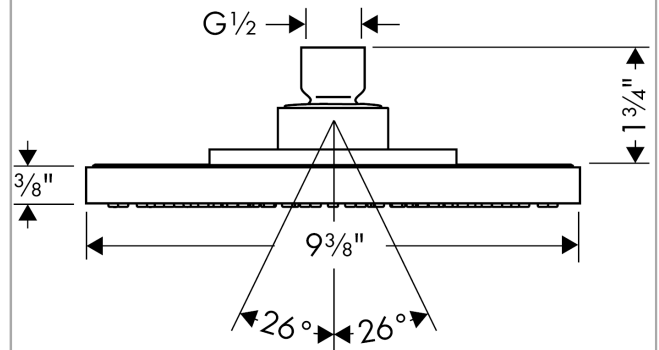

Raindance S

Showerhead 240 1-Jet, 2.5 GPM

Finishes : **brushed nickel** Part no. : **27474821**

Description

Features

- Spray modes: RainAir
- 180 no-clog spray channels
- Flow: 2.5 GPM (9.5 L/Min)
- Fully-finished matching spray face

Item details

List Price \$ 817.00

Technology

Compliance

Product image

Scale drawing

Raindance S

Showerhead 240 1-Jet, 2.5 GPM

Finishes : **brushed nickel** Part no. : **27474821**

Exploded drawing

Year of production: >09/04

Raindance S

Showerhead 240 1-Jet, 2.5 GPM

Finishes : **brushed nickel** Part no. : **27474821**

Spare parts list

Year of production: >09/04

Pos.	Description	Part no.	Price	PU
1	air jet (Eco)	95795820	-	1
2	seal	97606000	-	1
3	lever collar	97536000	-	1
4	nut	97958820	-	1
5	filter packing	88649000	-	1
6	lock washer	98942820	-	1
7	hollow set screw M4x6	97767000	-	1