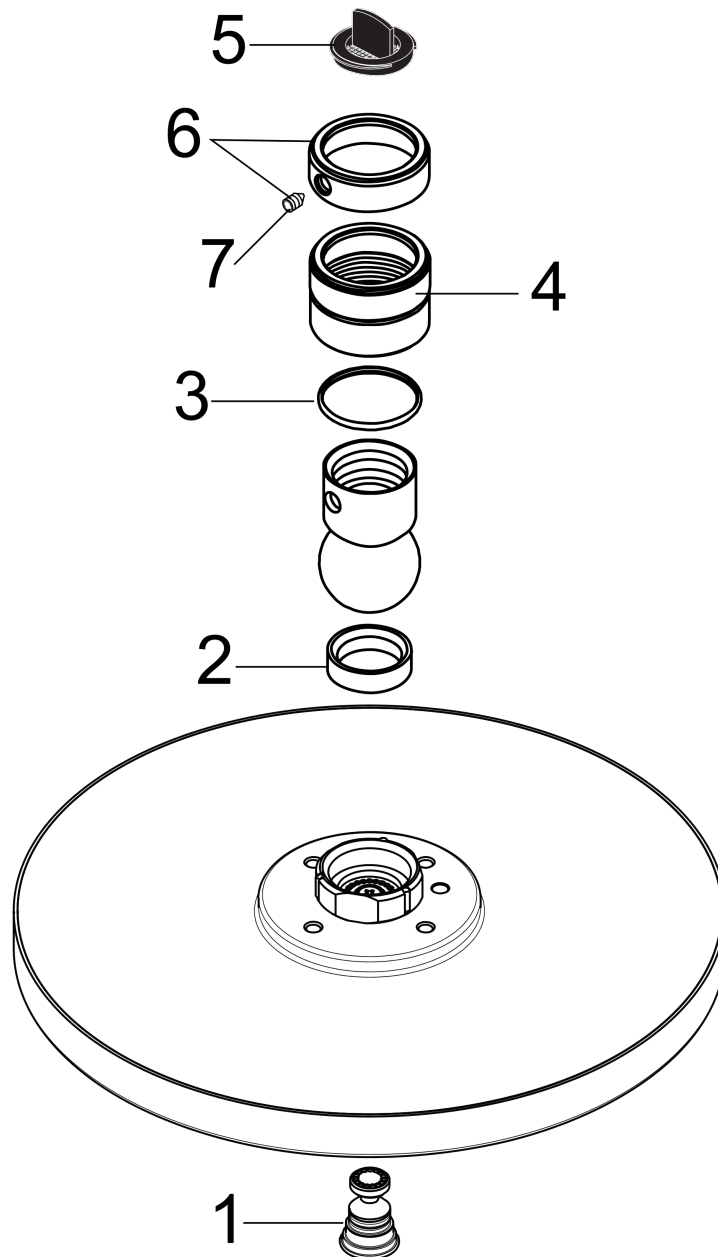

Raindance S

Showerhead 240 1-Jet, 2.5 GPM

Finishes : **brushed nickel** Part no. : **27474821**

Description

Features

- Spray modes: RainAir
- 180 no-clog spray channels
- Flow: 2.5 GPM (9.5 L/Min)
- Fully-finished matching spray face

Item details

List Price \$ 817.00

Technology

Compliance

Product image

Scale drawing

Raindance S

Showerhead 240 1-Jet, 2.5 GPM

Finishes : **brushed nickel** Part no. : **27474821**

Exploded drawing

Year of production: >09/04

Raindance S

Showerhead 240 1-Jet, 2.5 GPM

Finishes : **brushed nickel** Part no. : **27474821**

Spare parts list

Year of production: >09/04

Pos.	Description	Part no.	Price	PU
1	air jet (Eco)	95795820	-	1
2	seal	97606000	-	1
3	lever collar	97536000	-	1
4	nut	97958820	-	1
5	filter packing	88649000	-	1
6	lock washer	98942820	-	1
7	hollow set screw M4x6	97767000	-	1