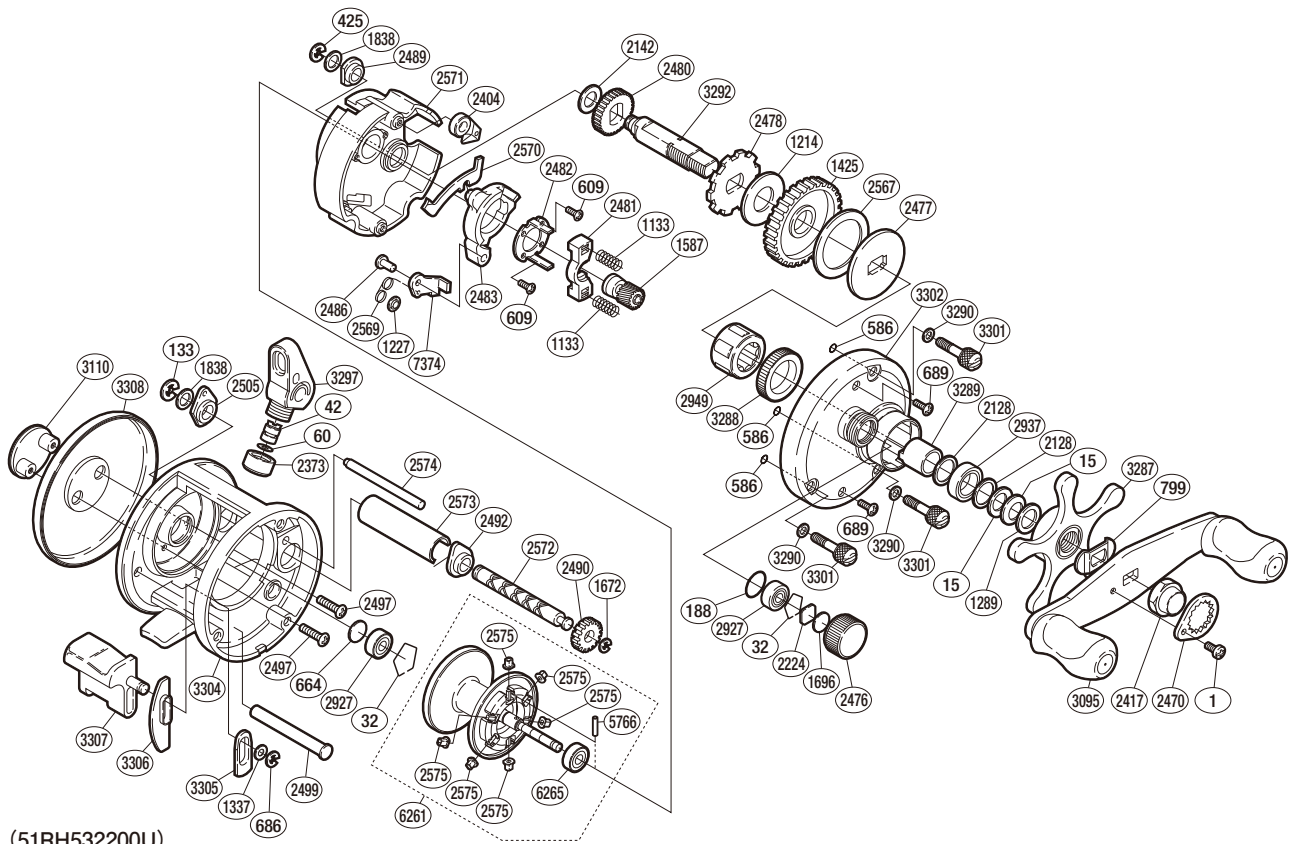

## CDF-200A

(51RH532200U)

#	Part No.	Description	#	Part No.	Description	#	Part No.	Description
1	10PVC	Screw	2142	105MX	Idle Gear A Spacer	2573	10HVJ	Level Wind Guard
15	10D60	Drag Spring Washer	2224	1085F	Spool Tension Spacer A	2574	10BJX	Level Wind Guide
32	10GEW	Bearing Retainer	2373	10FJK	Pawl Cap	2575	10AH1	Brake Collar
42	10FFZ	Line Guide Pawl	2404	10MW3	Anti-Reverse Pawl	2927	105BZ	Ball Bearing
60	10CFW	Spacer	2417	10FNN	Handle Nut	2937	10582	Ball Bearing
133	105NJ	E Lock	2470	10QBK	Handle Nut Plate	2949	10F5D	Roller Clutch Bearing
188	109EB	O Ring	2476	10KK2	Cast Control Cap	3095	10TXE	Handle Assembly
425	105NE	E Lock	2477	10D45	Key Washer	3110	10LH4	Side I.D. Plate
586	10FMS	Bolt Retainer	2478	10D7A	Anti-Reverse Ratchet	3287	10HMQ	Star Drag
609	10MT3	Screw	2480	10J73	Idle Gear A	3288	13X97	Drive Shaft Holder Bushing
664	1057S	Spacer B	2481	10476	Yoke	3289	10BN7	Roller Clutch Inner Tube
686	105NK	E Lock	2482	10F60	Clutch Cam Retainer	3290	105EH	Washer
689	103GS	Screw	2483	10PWL	Clutch Cam	3292	10MKJ	Drive Shaft
799	107QJ	Friction Washer	2486	10AY5	Clutch Pawl Pin	3297	10NZ4	Line Guide
1133	104BL	Yoke Spring	2489	10BPJ	Drive Shaft Bushing	3301	106BL	Side Plate Nut
1214	10CJA	Drag Washer A	2490	10FP0	Idle Gear C	3302	10HGY	Right Side Plate
1227	109H9	Push Nut (SPN-2)	2492	10ND7	Worm Bushing A	3304	10F2N	One-Piece Frame
1289	10J1L	Star Drag Spacer	2497	10LSS	Screw	3305	10GDP	Clutch Bar Guide A
1337	10AUU	Spacer	2499	10PNQ	Clutch Bar Support	3306	10GBB	Clutch Bar Guide B
1425	10Q4D	Drive Gear	2505	104SU	Worm Bushing B	3307	10N8W	Quick-Fire II Clutch Bar
1587	10TUK	Pinion Gear	2567	10LNB	Drag Washer C	3308	10P63	Left Side Plate
1672	105NC	E Lock	2569	10N1W	Clutch Pawl Spring	5766	10MD1	Spool Clutch Pin
1696	10896	Cast Control Spacer B	2570	10GAZ	Clutch Plate	6261	100K8	Spool Assembly
1838	10D66	Spacer	2571	10NZP	Set Plate	6265	10KA7	Ball Bearing
2128	105PW	Bearing Washer	2572	10HT9	Worm Shaft	7374	10U0J	Clutch Pawl