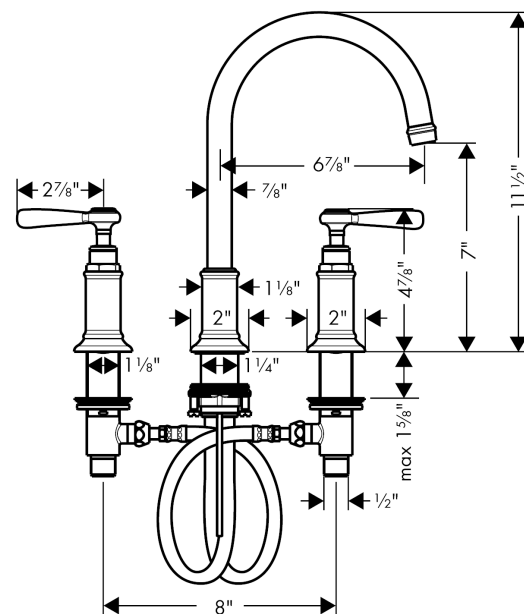

### Features

- Swivel range 120°
- Laminar spray
- Flow: 1.2 GPM (4.5 L/Min)
- 90° ceramic valves
- Includes pop-up drain

## Scale drawing

**AXOR Montreux**  
**Widespread Faucet 180 with Lever Handles and Pop-Up Drain, 1.2 GPM**  
 Finishes : polished nickel Part no. : 16514831

## Exploded drawing

Year of production: >07/16

**AXOR Montreux**  
**Widespread Faucet 180 with Lever Handles and Pop-Up Drain, 1.2 GPM**  
 Finishes : **polished nickel**    Part no. : **16514831**

## Spare parts list

Year of production: >07/16

Pos.	Description	Part no.	PC	PU
1	spout cpl.	97990830	0	1
2	aerator M18x1 (4,5 l/min)	93062830	0	1
3	hollow set screw M4x5	98731000	0	1
4	escutcheon for spout	97989830	0	1
5	fixing set (Ø 32)	13961000	0	1
6	connection hose 18½" M8x0,75 3/8"	96321001	0	1
7	O-ring 11x2	98127000	0	1
8	handle	16691830	0	1
9	set of screw covers, cold / hot water / neutral	97987000	0	1
10	escutcheon for handle	97988830	0	1
11	valve	88503000	0	1
12	shut off unit left closing	94008000	0	1
13	shut off unit right closing	94009000	0	1
14	fixing set for shut off unit	88511000	0	1
15	pull rod	98730830	0	1
16	lever collar	92849000	0	1
a	pop up waste	88509830	0	1