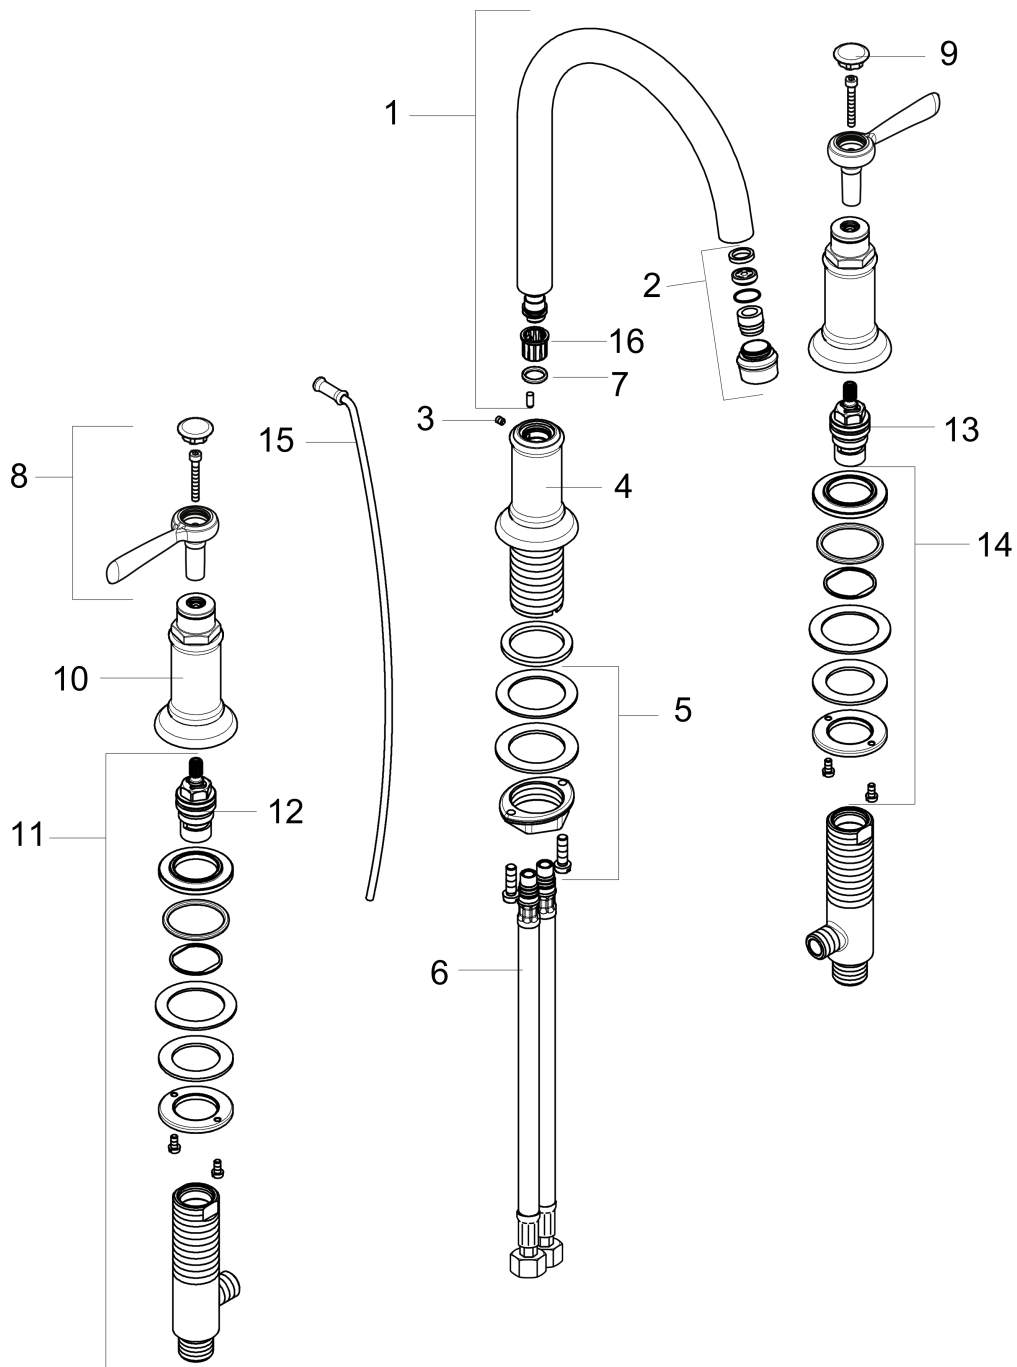

### Features

- Swivel range 120°
- Laminar spray
- Flow: 1.2 GPM (4.5 L/Min)
- 90° ceramic valves
- Includes pop-up drain

## Scale drawing

**AXOR Montreux**  
**Widespread Faucet 180 with Lever Handles and Pop-Up Drain, 1.2 GPM**  
 Finishes : polished nickel Part no. : 16514831

## Exploded drawing

Year of production: >07/16

**AXOR Montreux**  
**Widespread Faucet 180 with Lever Handles and Pop-Up Drain, 1.2 GPM**  
 Finishes : **polished nickel**    Part no. : **16514831**

## Spare parts list

Year of production: >07/16

Pos.	Description	Part no.	PC	PU
1	spout cpl.	97990830	0	1
2	aerator M18x1 (4,5 l/min)	93062830	0	1
3	hollow set screw M4x5	98731000	0	1
4	escutcheon for spout	97989830	0	1
5	fixing set (Ø 32)	13961000	0	1
6	connection hose 18½" M8x0,75 3/8"	96321001	0	1
7	O-ring 11x2	98127000	0	1
8	handle	16691830	0	1
9	set of screw covers, cold / hot water / neutral	97987000	0	1
10	escutcheon for handle	97988830	0	1
11	valve	88503000	0	1
12	shut off unit left closing	94008000	0	1
13	shut off unit right closing	94009000	0	1
14	fixing set for shut off unit	88511000	0	1
15	pull rod	98730830	0	1
16	lever collar	92849000	0	1
a	pop up waste	88509830	0	1