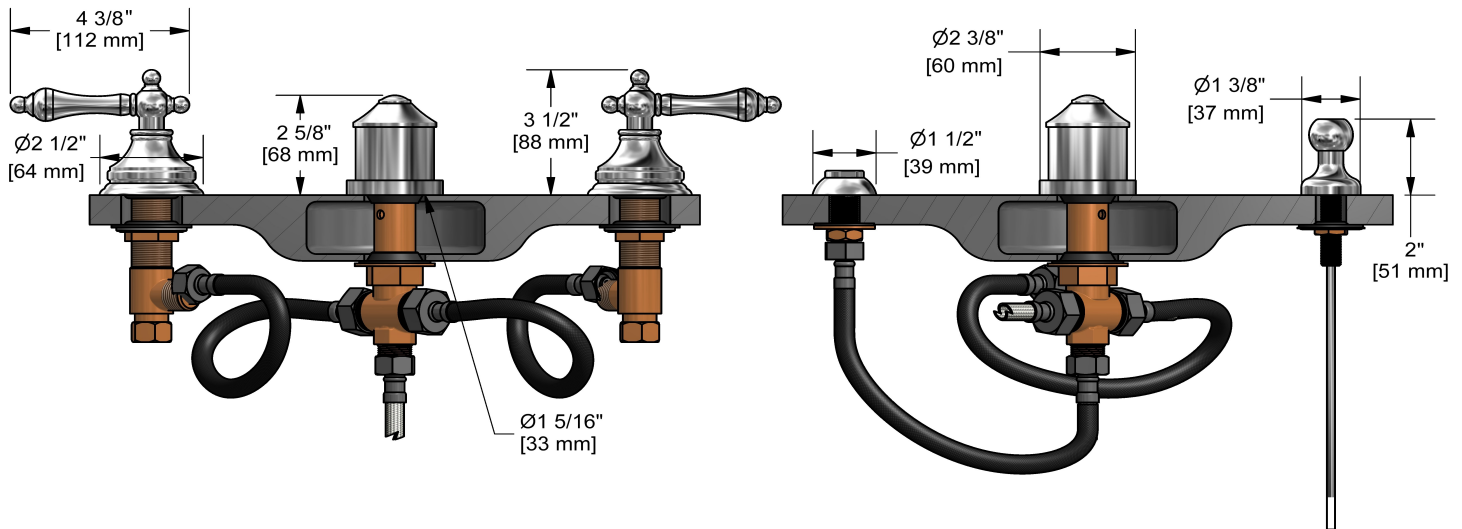

Sizes, models and finishes may differ from those presented.

Warranty

This **Riobel Inc.** product you have purchased carries a Limited Lifetime Warranty on the chrome, PVD finish, blacks and all working parts and is guaranteed from the initial purchase date against all manufacturing defects. All other finishes, including plastic components, are guaranteed for one year. All electric and/or electronic parts are covered by a 5-year limited warranty.

Customer Service

Ontario, West Canada : 888-287-5354 Quebec, Maritimes, United States : 866-473-8442