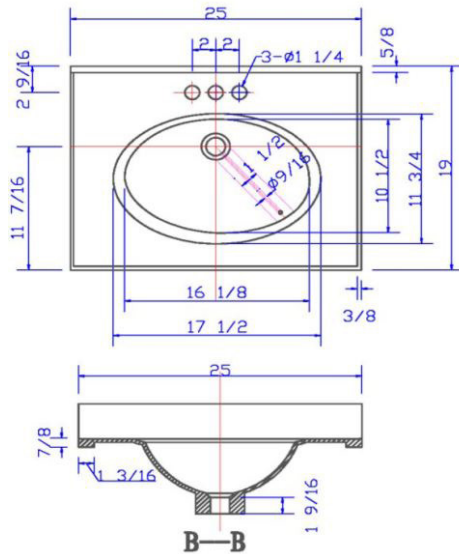

Cultured Marble Vanity Top 25x19
White on White

Tolerance		
	+	-
Length	0	7/16"
Width	0	1/4"
Thickness	1/16"	1/16"

SPECIFICATIONS

MATERIAL:	Cultured Marble
TOOLS NEEDED FOR INSTALLATION:	100% silicone
ASSEMBLED DIMENSIONS:	10.44" H x 25" L x 19" D
ASSEMBLED WEIGHT:	27.39 lbs.
FAUCET TYPE:	Lav Centerset
NUMBER OF MOUNTING HOLES:	3
BOWL MATERIAL:	Cultured Marble
BACK SPLASH INCLUDED:	Yes
COLOR:	White on White
NUMBER OF BOWLS:	1
BOWL DIMENSIONS:	5.2" H x 10.55" W x 16.14" D
BOWL SHAPE:	Oval
SINK THICKNESS:	0.98"
MOUNTING TYPE:	Integrated
OVERFLOW HOLE:	Yes