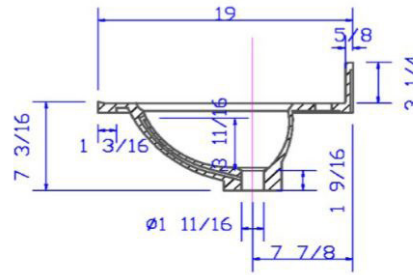

Cultured Marble Vanity Top 25x19
White on White

Tolerance		
	+	-
Length	0	7/16"
Width	0	1/4"
Thickness	1/16"	1/16"

SPECIFICATIONS

MATERIAL:	Cultured Marble
TOOLS NEEDED FOR INSTALLATION:	100% silicone
ASSEMBLED DIMENSIONS:	10.44" H x 25" L x 19" D
ASSEMBLED WEIGHT:	27.39 lbs.
FAUCET TYPE:	Lav Centerset
NUMBER OF MOUNTING HOLES:	3
BOWL MATERIAL:	Cultured Marble
BACK SPLASH INCLUDED:	Yes
COLOR:	White on White
NUMBER OF BOWLS:	1
BOWL DIMENSIONS:	5.2" H x 10.55" W x 16.14" D
BOWL SHAPE:	Oval
SINK THICKNESS:	0.98"
MOUNTING TYPE:	Integrated
OVERFLOW HOLE:	Yes