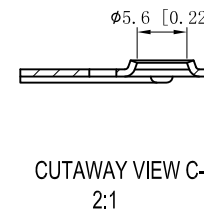

SIDES	BOTTOM
3 PCS 6-18×2 Coarse drywall Screws Pack In Poly-bag	
Material:Steel-0.0303"-G60 Galvanized	

DESCRIPTION
TRADE REFERENCE TERMS

STANDARD PACKING
50 PCS

This data sheet is for reference only .GARVIN INDUSTRIES reserves the right to make changes to the design without prior notice.

GARVIN INDUSTRIES	
BOX ELIMINATOR 2-GAN	
TITLE	
SIZE A4	DWG NO. WBFB-2
DATA SHEET	
REV B	