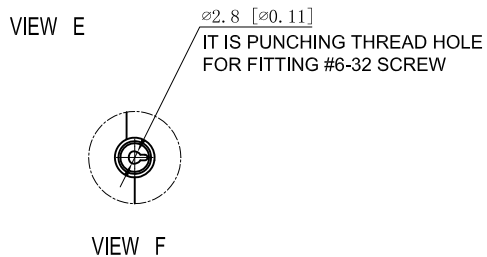

SIDES	BOTTOM
3 PCS 6-18×2 Coarse drywall Screws Pack In Poly-bag	
Material:Steel-0.0303"-G60 Galvanized	

DESCRIPTION
TRADE REFERENCE TERMS

STANDARD PACKING
50 PCS

This data sheet is for reference only .GARVIN INDUSTRIES reserves the right to make changes to the design without prior notice.

GARVIN INDUSTRIES	
BOX ELIMINATOR 2-GAN	
TITLE	
SIZE A4	DWG NO. WBFB-2
DATA SHEET	
REV B	