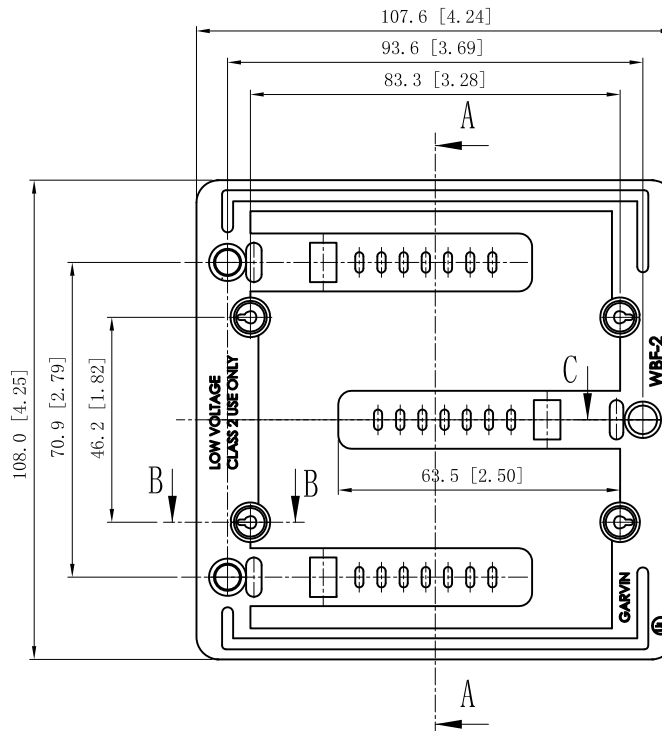

SIDES	BOTTOM
3 PCS 6-18×2 Coarse drywall Screws Pack In Poly-bag	
Material:Steel-0.0303"-G60 Galvanized	

DESCRIPTION
TRADE REFERENCE TERMS

STANDARD PACKING
50 PCS

This data sheet is for reference only .GARVIN INDUSTRIES reserves the right to make changes to the design without prior notice.

GARVIN INDUSTRIES	
BOX ELIMINATOR 2-GAN	
TITLE	
SIZE A4	DWG NO. WBFB-2
DATA SHEET	
REV B	