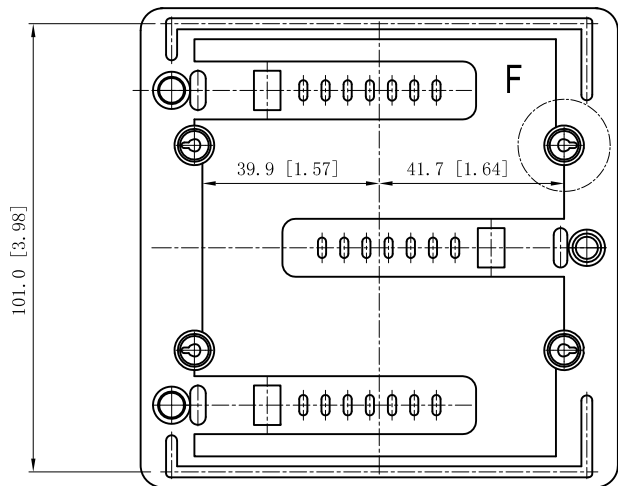

SIDES	BOTTOM
3 PCS 6-18×2 Coarse drywall Screws Pack In Poly-bag	
Material:Steel-0.0303"-G60 Galvanized	

DESCRIPTION
TRADE REFERENCE TERMS

STANDARD PACKING
50 PCS

This data sheet is for reference only .GARVIN INDUSTRIES reserves the right to make changes to the design without prior notice.

GARVIN INDUSTRIES	
BOX ELIMINATOR 2-GAN	
TITLE	
SIZE A4	DWG NO. WBFB-2
DATA SHEET	
REV B	