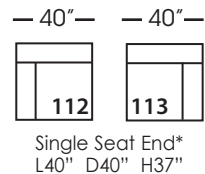

Asher Slip Sectional

*available as right or left seated