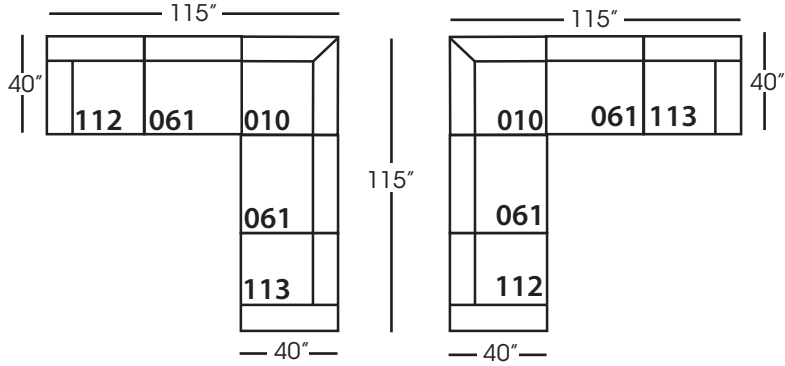

Asher Slip Sectional

*available as right or left seated