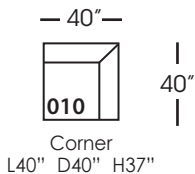

Asher Slip Sectional

*available as right or left seated