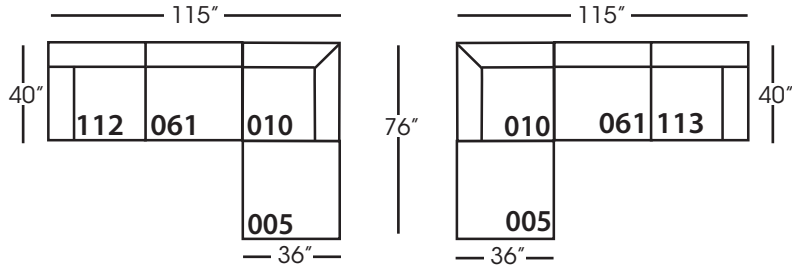

Asher Slip Sectional

*available as right or left seated