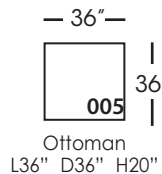

Asher Slip Sectional

*available as right or left seated