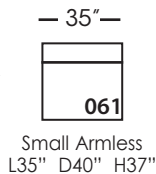

Asher Slip Sectional

*available as right or left seated