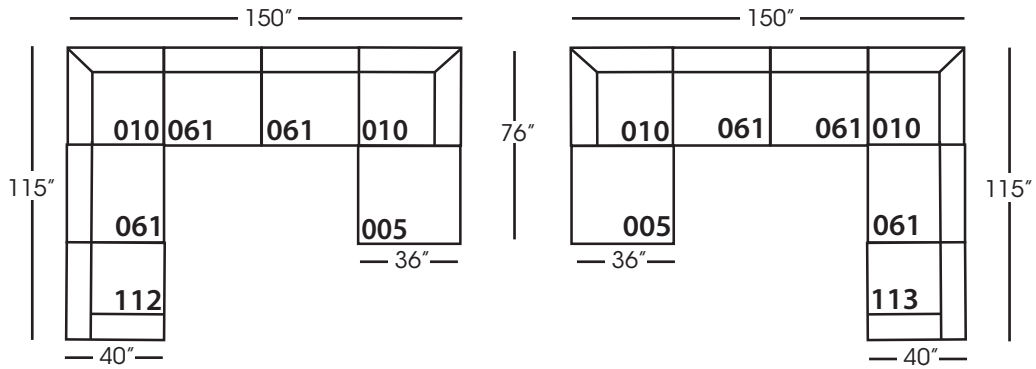

Asher Slip Sectional

*available as right or left seated