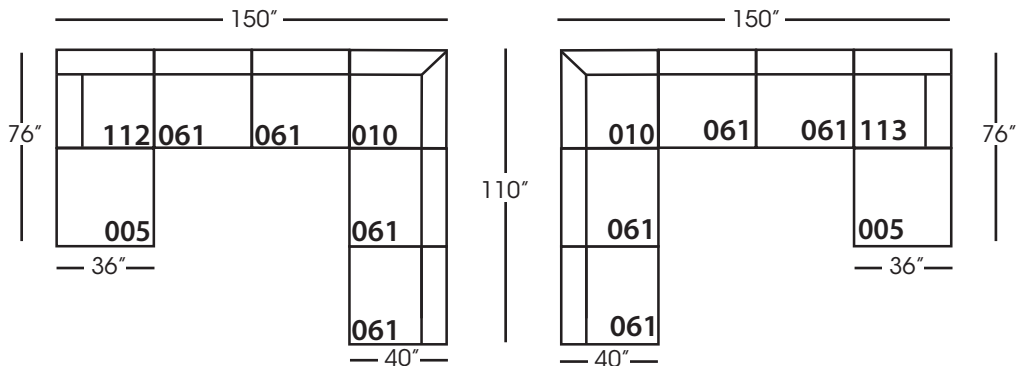

Asher Slip Sectional

*available as right or left seated