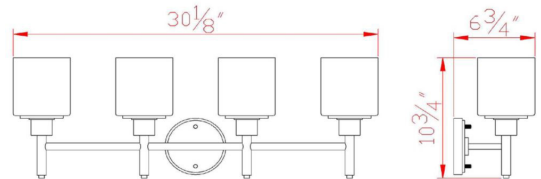

Aubrey 4-Light Vanity Light
Satin Nickel

SPECIFICATIONS

MOUNTING:	Wall Mount	LED BRIGHTNESS (LUMENS):	N/A
SLOPED CEILING ADAPTABLE:	No	LED COLOR CORRELATED TEMPERATURE (CCT):	N/A
LAMP TYPE 1:	Maximum 60W Medium Base Bulb	LED COLOR RENDERING INDEX (CRI):	N/A
BULB INCLUDED:	No	LED EFFICACY:	N/A
WATTS PER BULB:	60W	LED AVERAGE RATED LIFE:	N/A
TOTAL WATTAGE:	240W	ENERGY EFFICIENT:	No
DIMMABLE:	Yes	LIGHTING AMPS:	N/A
MATERIAL CONSTRUCTION:	Steel	VOLTAGE:	120V
ASSEMBLED DIMENSIONS:	10.75" H x 30.1" L x 6.75" D		
WEIGHT:	6.93 lbs.		
BACKPLATE DIMENSIONS:	5" H x 5" W		
CANOPY/PLATE DIMENSIONS:	N/A		
GLASS/SHADE DIMENSIONS:	5.3" H x 4.75" L x 4.75" D		
GLASS/SHADE MATERIAL:	Glass		
GLASS/SHADE TYPE:	Frosted		
GLASS/SHADE COLOR:	White		