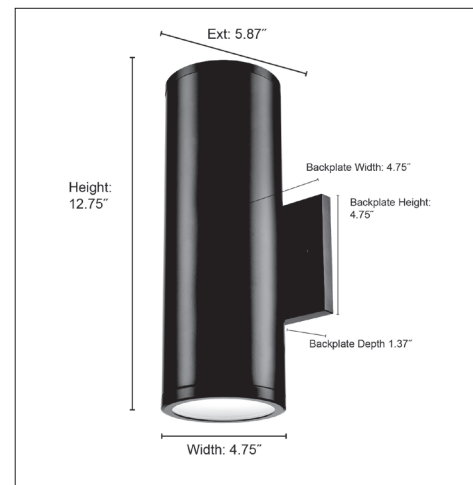

LED42102

VEGAS TWO LED LIGHT OUTDOOR WALL SCONCE

FINISH

PBK - Powder Coated Black

DIMENSIONS

Width	4.75"
Height	12.75"
Ext.	5.87"
Backplate Width	4.75"
Backplate Height	4.75"
Backplate Depth	1.37"
Weight	2.95 lbs

MATERIAL

Aluminum

GLASS

Frosted

LAMPING

Integrated LED
3000K
700 lumens
Two 12W
CRI 90

CERTIFICATION

ETL Listed   Wet Location

ITEM NUMBER

SKU   LED42102 PBK

LED42102 PBK

Millennium Lighting
105 Declaration Drive
McDonough, GA 30253
www.millenniumlighting.com