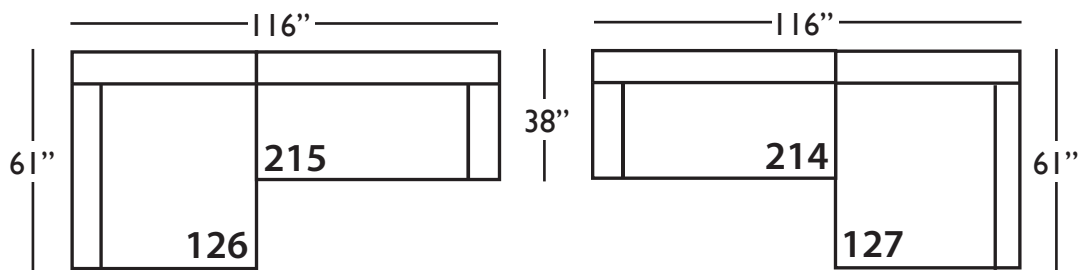

ECLECTIC.SPIRITED.WONDERFULLY COMFORTABLE.

BODEN • SLIPCOVERED • BENCH SEAT

Bumper*
L58" D61" H35"
*available as right or left seated

2-Seat Bench End*
L58" D38" H35"
*available as right or left seated