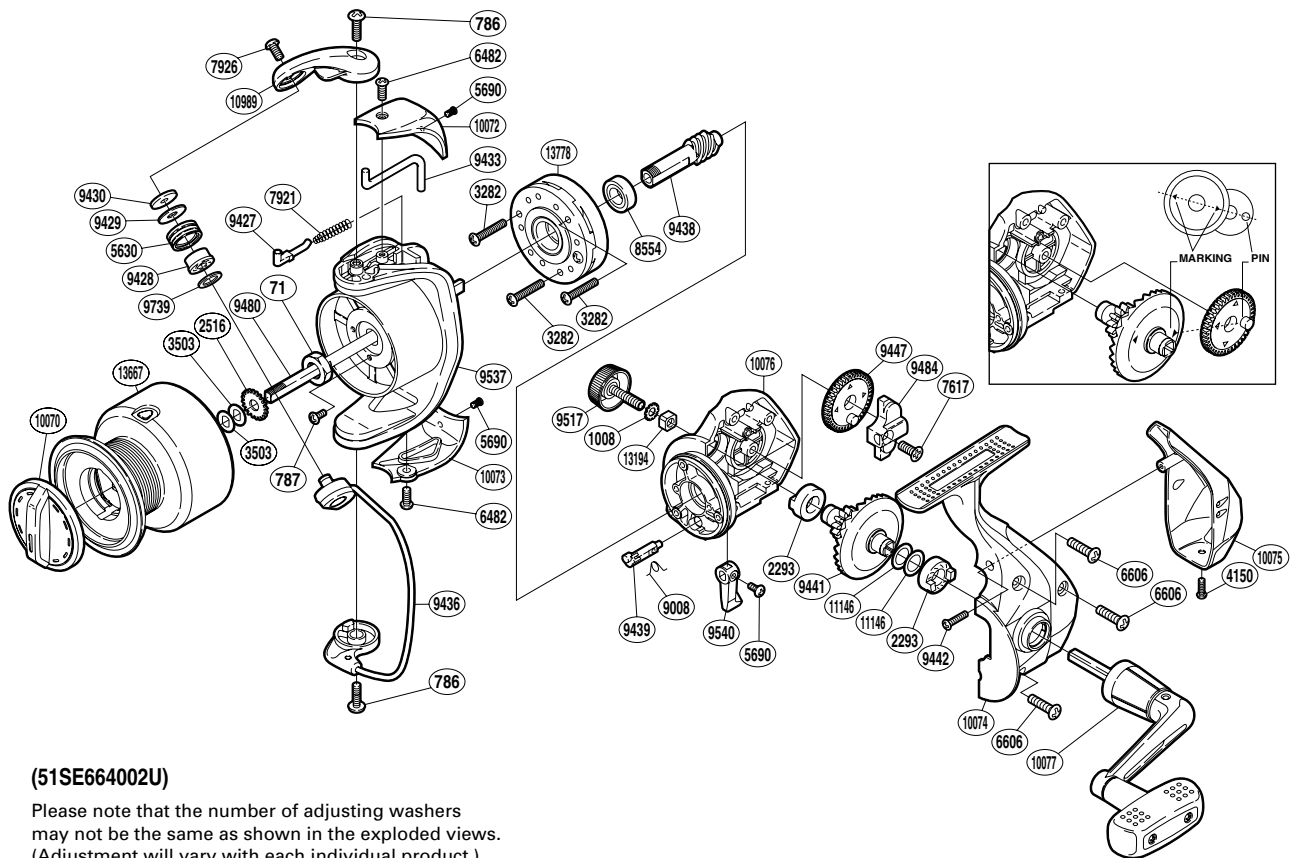

SHIMANO

AX

AX-4000FB

(51SE664002U)

Please note that the number of adjusting washers may not be the same as shown in the exploded views. (Adjustment will vary with each individual product.)

Part No.	Description	Part No.	Description	Part No.	Description
RD 0071	Rotor Nut	RD 8554	Ball Bearing	RD 9537	Rotor
RD 0786	Screw	RD 9008	Anti-Reverse Cam Spring	RD 9540	Anti-Reverse Lever
RD 0787	Screw	RD 9427	Bail Spring Guide	RD 9739	Bearing Spacer
RD 1008	Handle Lock Washer	RD 9428	Line Roller Bushing	RD10070	Drag Knob
RD 2293	Drive Gear Bushing	RD 9429	Line Roller Spacer	RD10072	Bail Spring Cover
RD 2516	Spool Support	RD 9430	Line Roller Washer	RD10073	Bail Hold Support Guard
RD 3282	Screw	RD 9433	Bail Trip Lever	RD10074	Side Cover
RD 3503	Spool Washer	RD 9436	Bail Assembly	RD10075	Rear Protector
RD 4150	Screw	RD 9438	Pinion Gear	RD10076	Body
RD 5630	Line Roller	RD 9439	Anti-Reverse Cam	RD10077	Handle Assembly
RD 5690	Screw	RD 9441	Drive Gear	RD10989	Bail Arm
RD 6482	Screw	RD 9442	Screw	RD11146	Washer
RD 6606	Screw	RD 9447	Oscillating Gear	RD13194	Handle Screw Lock
RD 7617	Screw	RD 9480	Main Shaft	RD13667	Spool Assembly
RD 7921	Bail Spring	RD 9484	Oscillating Slider	RD13778	Roller Clutch Assembly
RD 7926	Screw	RD 9517	Handle Screw Cap		