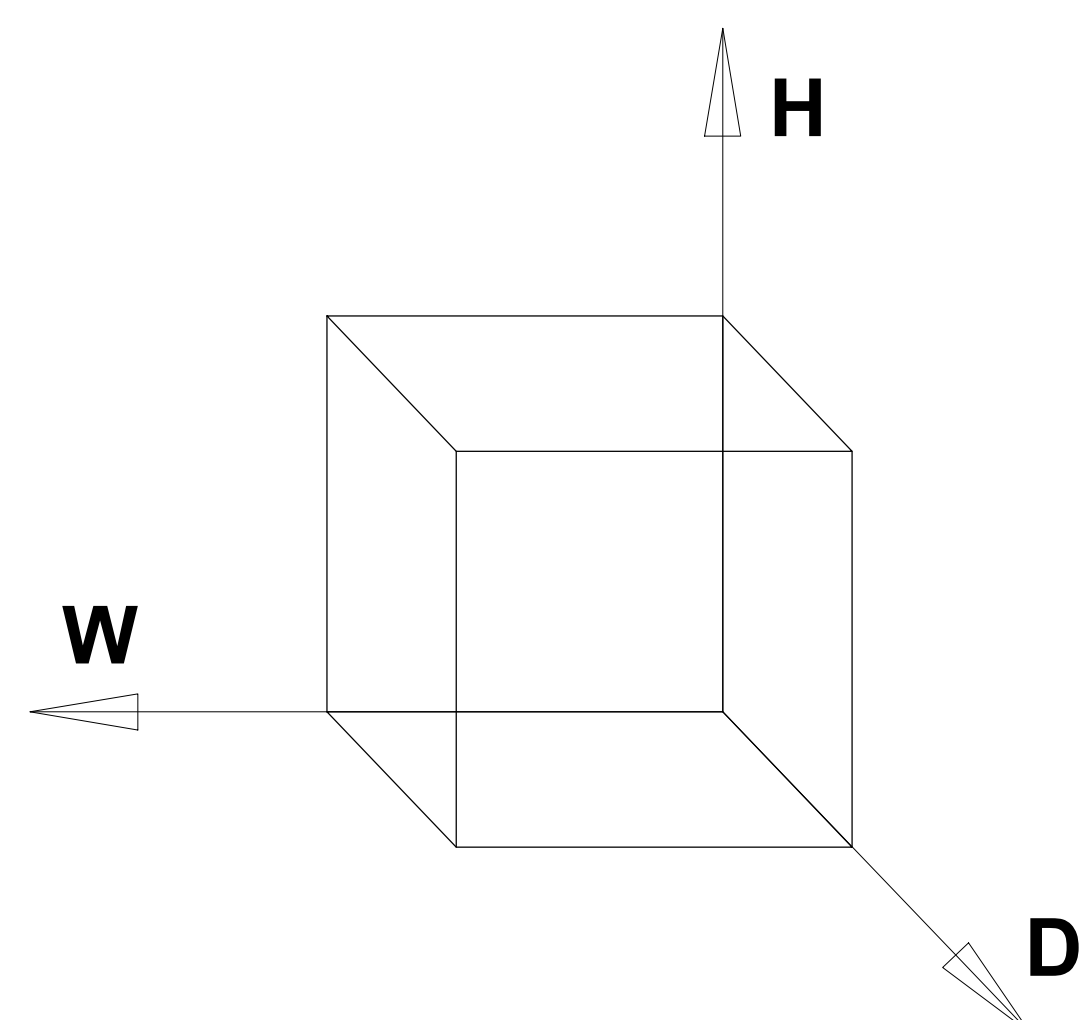

# Demy Coffee Table

**Net Weight: 56.87 lbs / 25.8 Kgs**