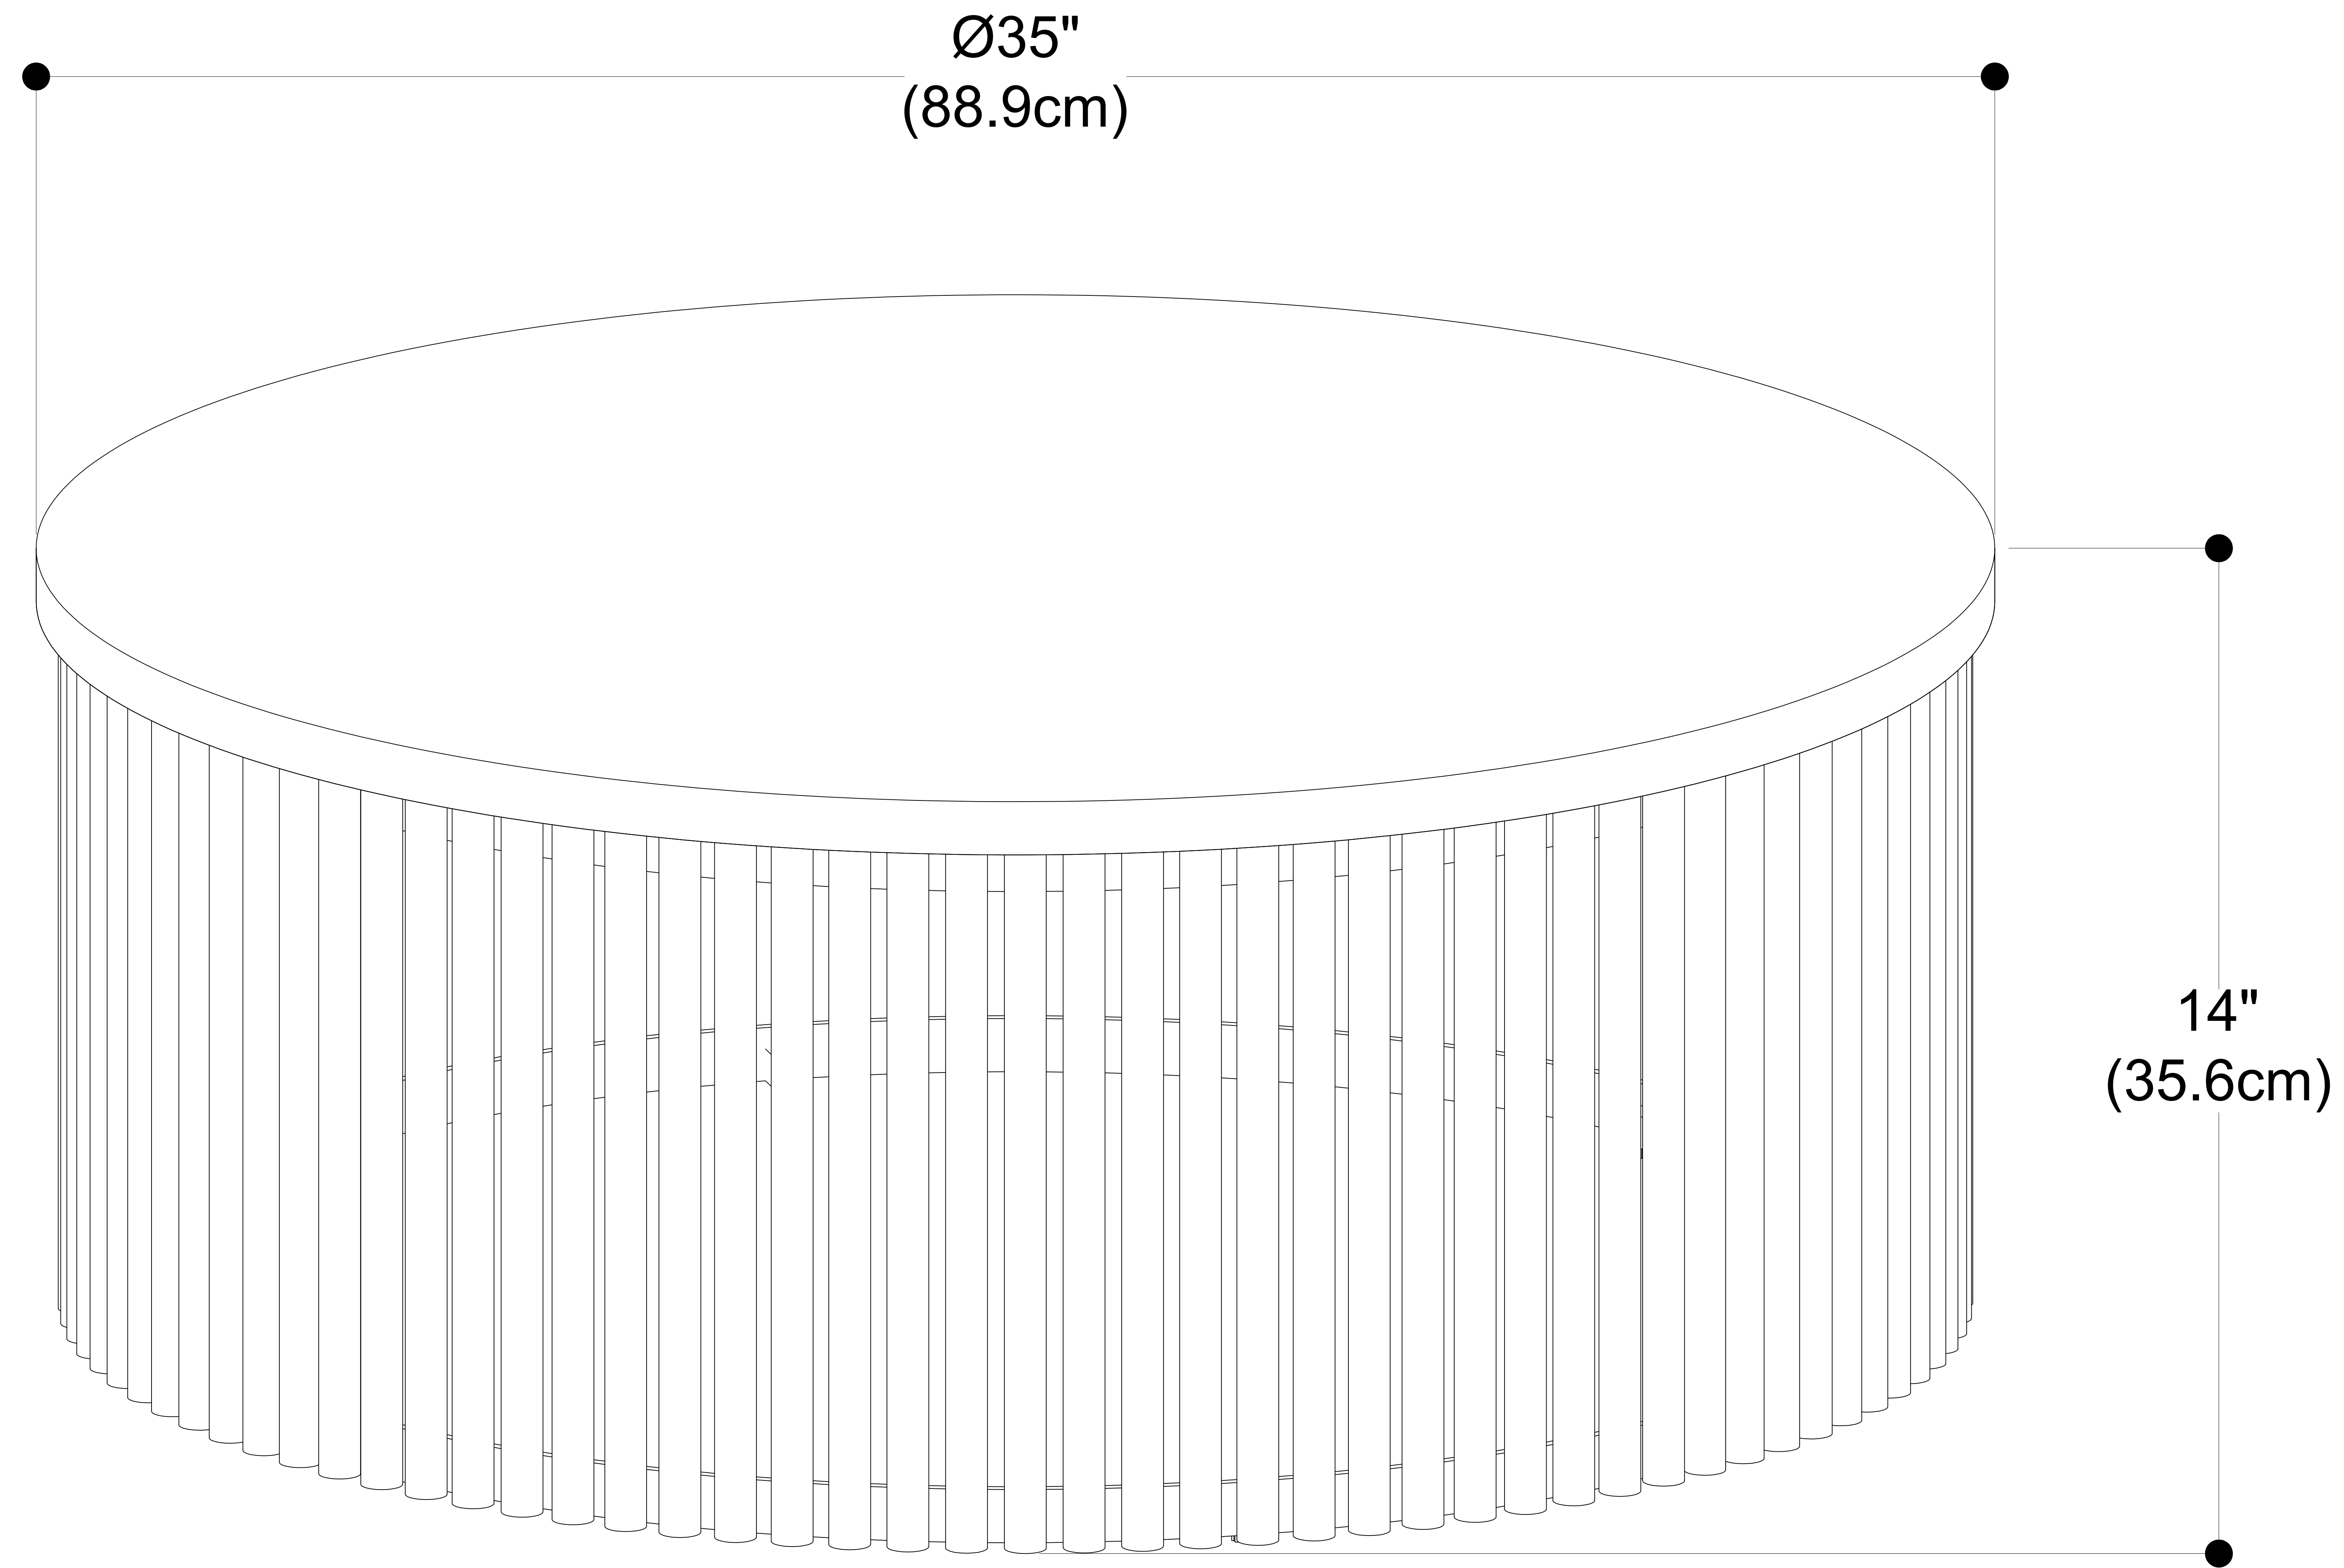

# Demy Coffee Table

**Net Weight: 56.87 lbs / 25.8 Kgs**