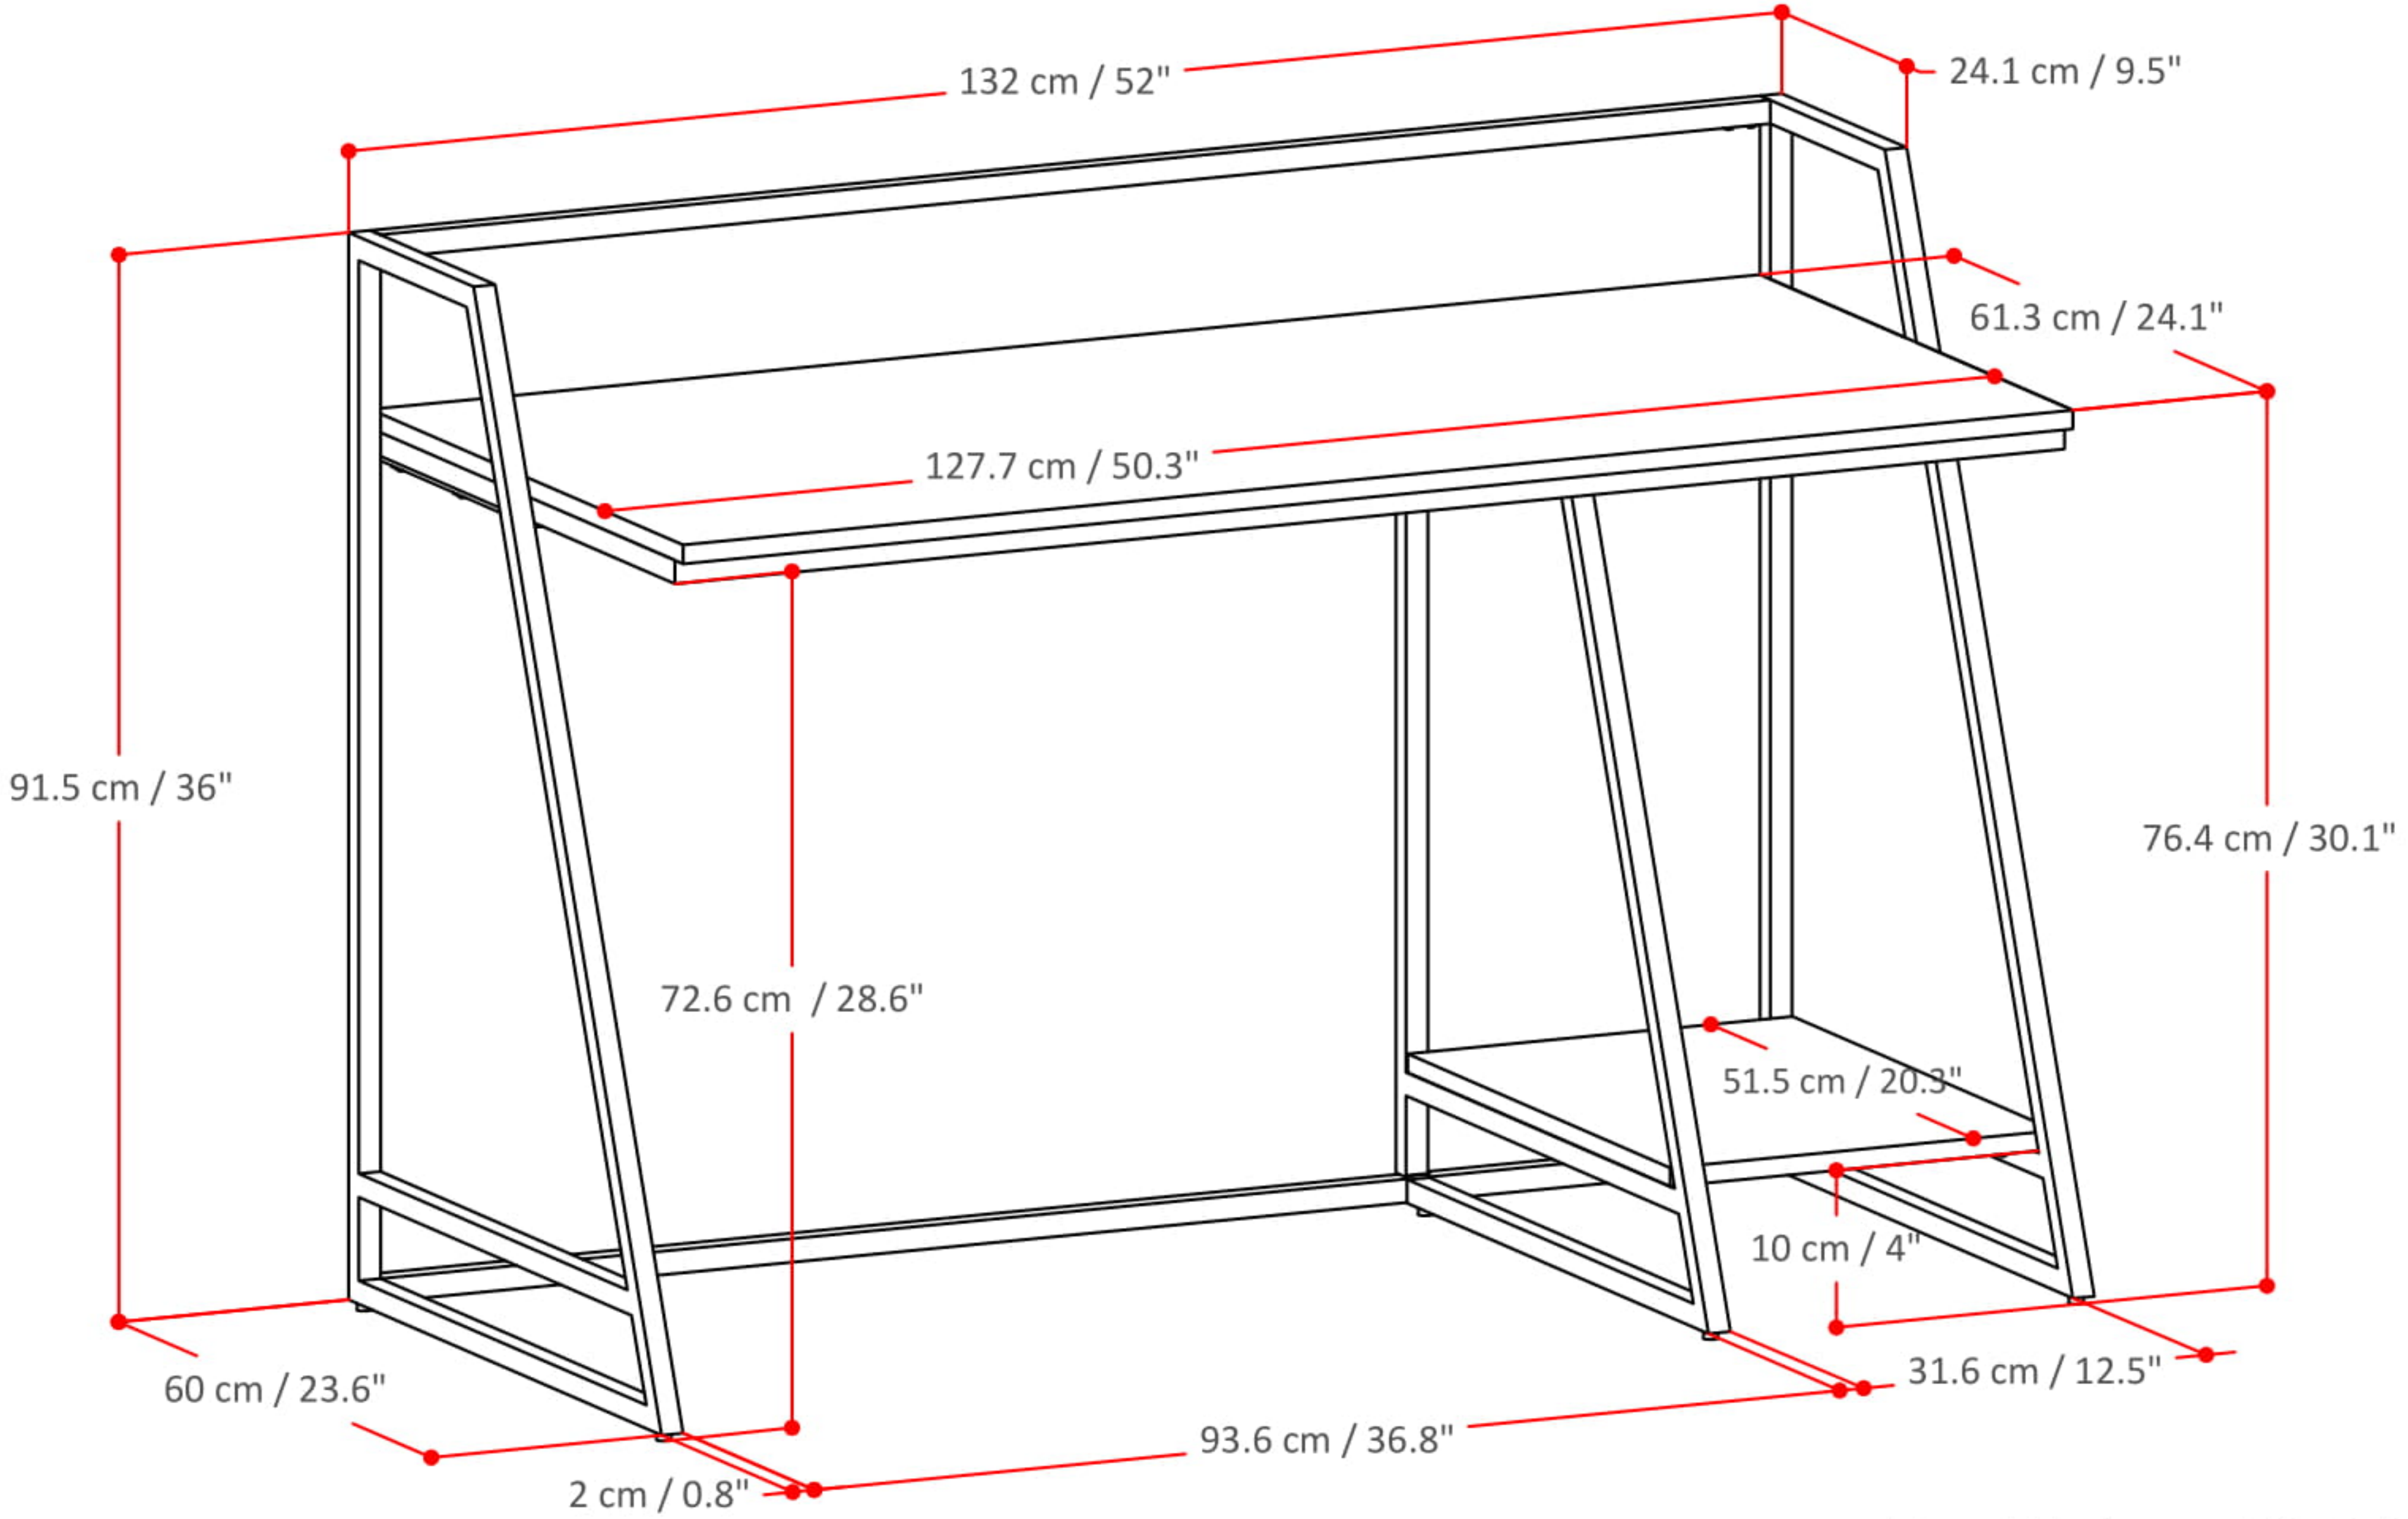

BRAXTON DESK

Net Weight- 56.9 (lbs)