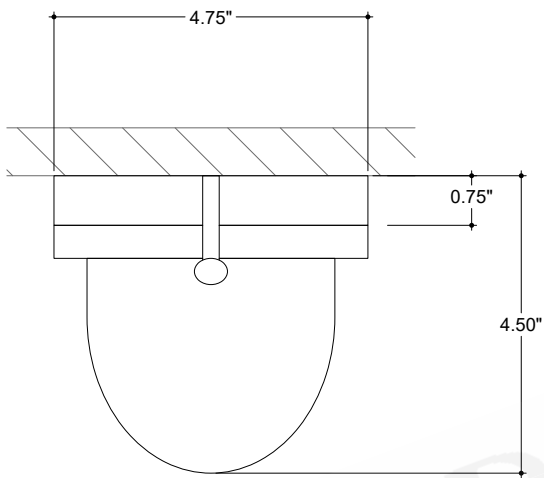

ITEM: 5500-0051

Overall Dimensions

Height: 8.5"
Width: 4.75"
Depth: 4.5"

TOP VIEW

FRONT VIEW