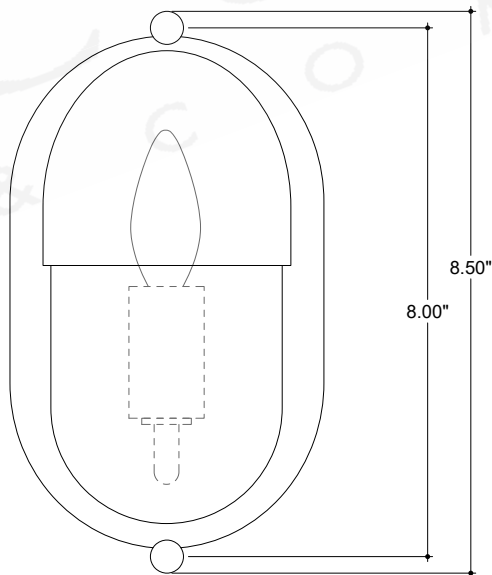

ITEM: 5500-0051

Overall Dimensions

Height: 8.5"
Width: 4.75"
Depth: 4.5"

TOP VIEW

FRONT VIEW