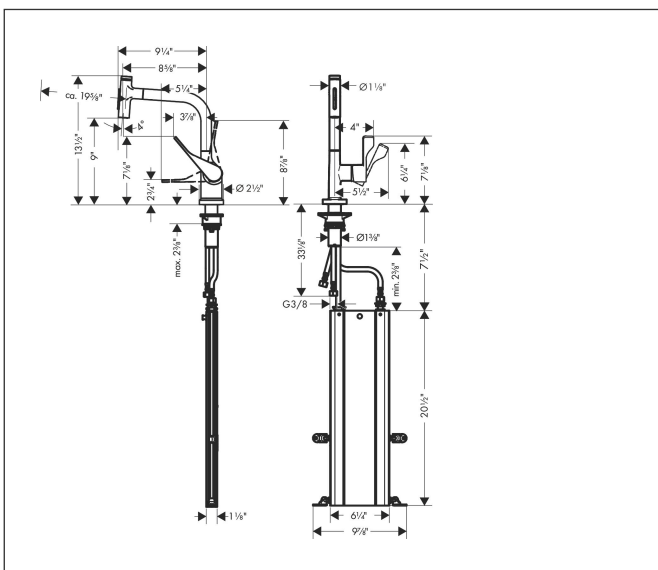

Brand AXOR  
 Art. Name **AXOR Citterio** Kitchen Faucet Select 2-Spray Pull-Out with sBox, 1.75 GPM  
 Art. Nr. 39862341  
 Surface brushed black chrome  
 Pos. 1

## Product Picture

## Drawing

## Features

- Projection: 234 mm
- Swivel range 110° / 150°
- Laminar spray, Needle spray
- Toggle spray diverter
- Select button Provides convenient start/stop of the water flow at the sprayhead
- MagFit magnetic sprayhead docking
- Deck mounted
- Flow: 1.75 GPM (6.6 L/Min)
- Ceramic cartridge
- 3/8" hoses
- Integrated double backflow prevention
- SBox for smooth, protected hose guidance in the cabinet
- Extension length Up to 30" (50cm)