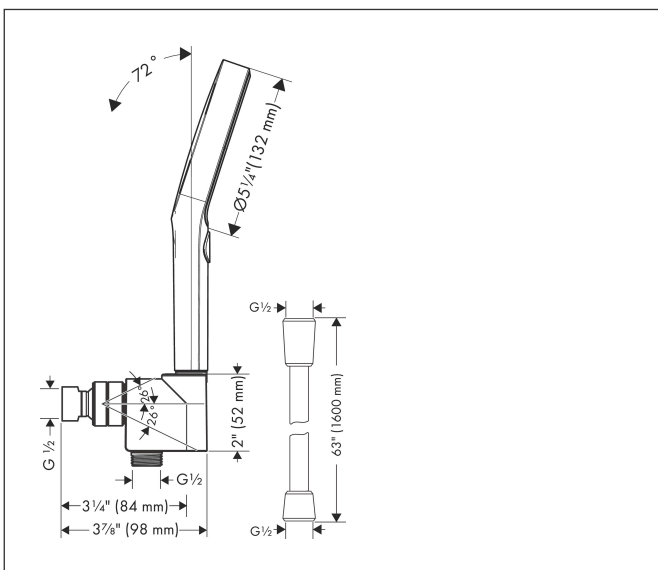

Brand hansgrohe
 Art. Name **Rainfinity** Handshower Set 130 3-Jet PowderRain, 2.5 GPM
 Art. Nr. 26913671
 Surface matte black
 Pos. 1

Product Picture

Features

- Consists of: Handshower, Handshower holder, Handshower hose
- integrated support function
- Spray modes: PowderRain, Intense PowderRain, MonoRain
- Select button for comfortable alternation of spray modes
- Flow: 2.5 GPM (9.5 L/Min)
- Pivot connector prevents hose from tangling
- wall supports of metal
- rinseable screen seal

Drawing

Technology

Spray Types