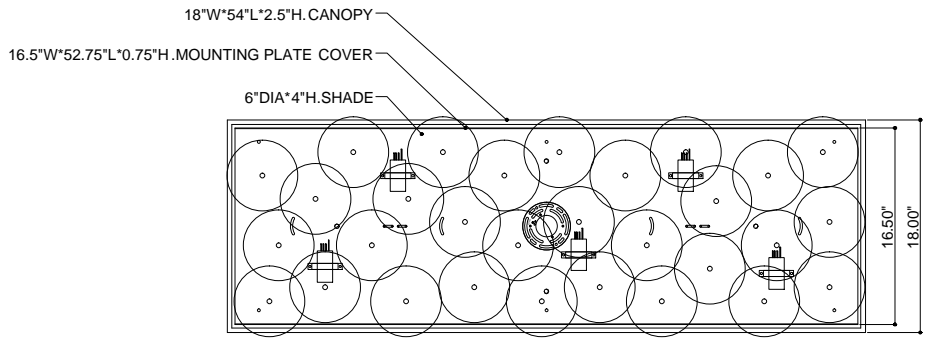

CANOPY DETAIL

TOP VIEW

FRONT VIEW

9000-0693

ALL WORK © 2020 CURREY & COMPANY