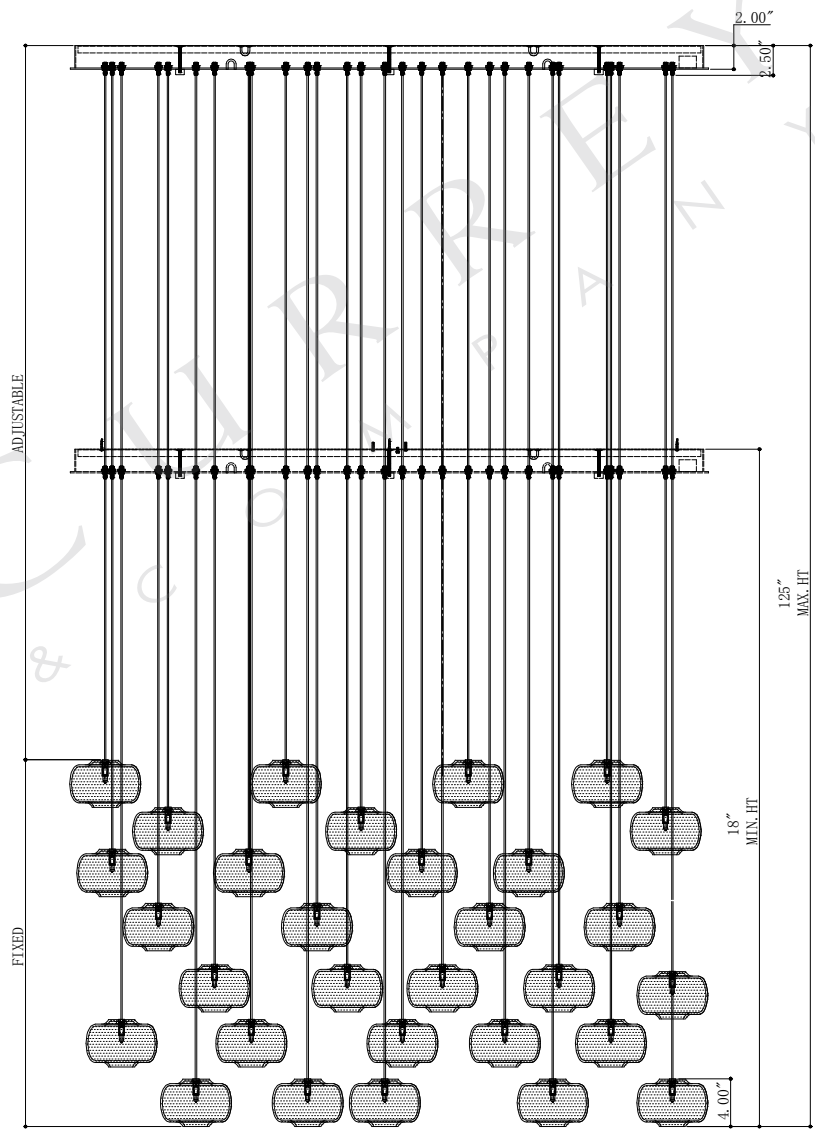

CANOPY DETAIL

TOP VIEW

FRONT VIEW

9000-0693

ALL WORK © 2020 CURREY & COMPANY